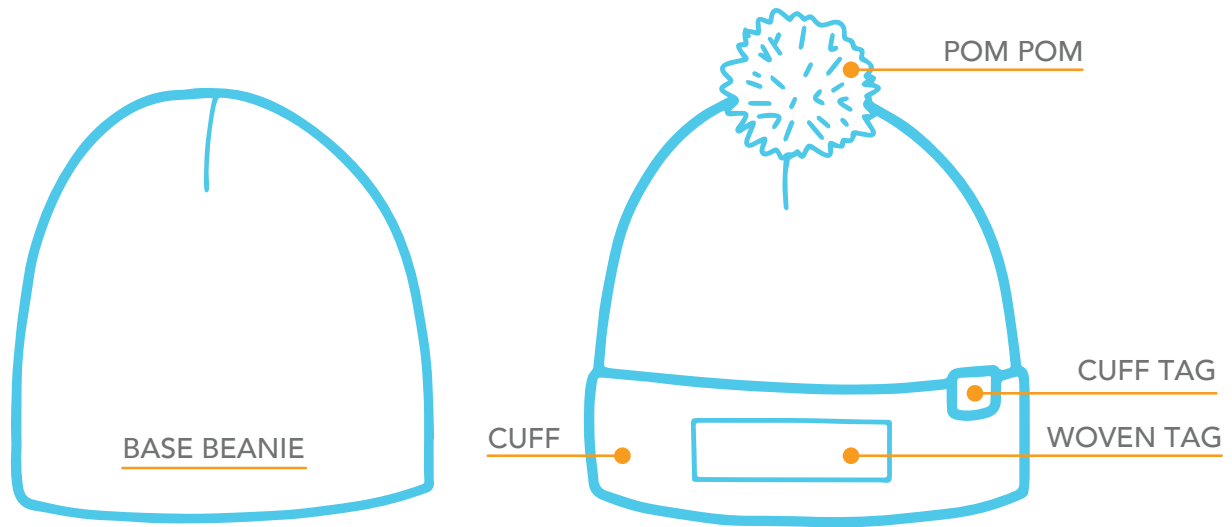

SAVER SOLID BEANIES

Choose from 14 Stock Colors
shipped in just 18 working days!

PRODUCTION
TIME

MINIMUM
ORDER

STOCK
COLORS

PREMIUM ADD-ONS:

ADD POM POM

ADD CUFF

ADD CUSTOM
HANG TAG

SAVER SOLID BEANIES

QTY	250	500	1000	2500	5000	10000
SAVER SOLID BEANIE	10.65	8.63	8.08	7.83	7.00	6.87

Base Price Includes: 8.5" acrylic beanie in your choice of 5 stock colors with choice of up to 5 square inches of embroidery (up to 8 stock colors) or woven tag (up to 7 sq. in. / 5 stock colors), and bulk packaging.