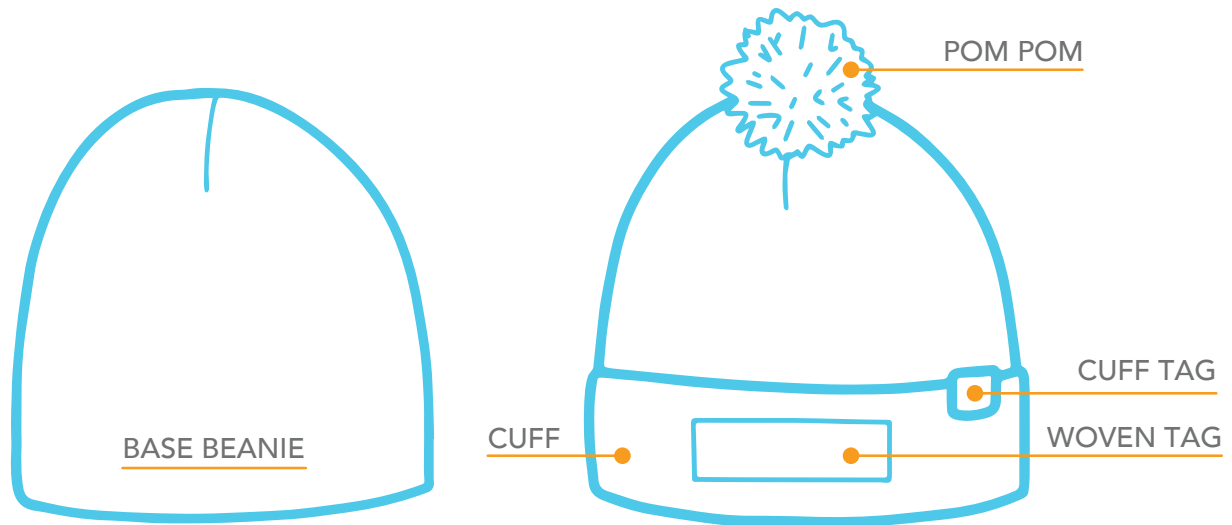

SAVER SOLID BEANIES

Choose from 14 Stock Colors
shipped in just 18 working days!

PRODUCTION
TIME

MINIMUM
ORDER

STOCK
COLORS

PREMIUM ADD-ONS:

ADD POM POM

ADD CUFF

ADD CUSTOM
HANG TAG

SAVER SOLID BEANIES

BASE PRICE (R)

QTY	250	500	1000
SAVER SOLID BEANIE	9.17	7.25	6.50

Base Price Includes: 8.5" acrylic beanie in your choice of 5 stock colors with choice of up to 5 square inches of embroidery (up to 8 stock colors) or woven tag (up to 7 sq. in. / 5 stock colors), and bulk packaging.

ADD-ONS (R)

QTY	250	500	1000
ADD POM POM	1.00	0.83	0.58
ADD CUFF	1.17	0.92	0.83
FULL COLOR HANG TAG	1.08	0.60	0.60
INDIVIDUAL POLYBAG	0.37	0.28	0.28

Production time: 18 working days

Standard Packaging: 150 pcs/carton. 1 carton = 22 lbs