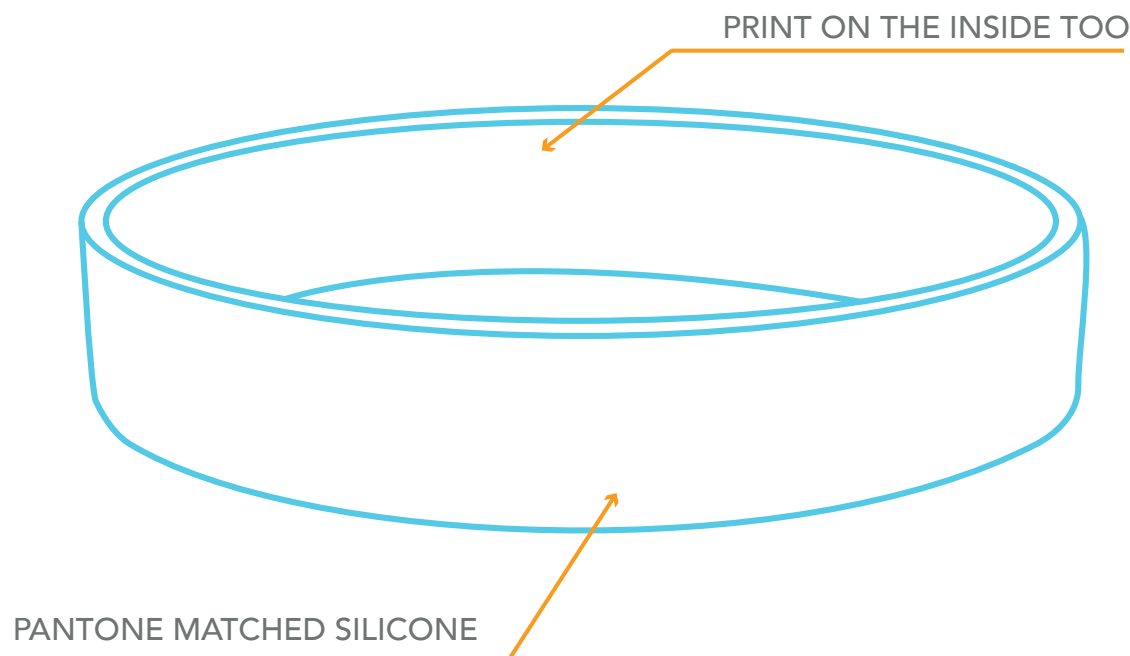

SILICONE WRISTBANDS

Flat pricing includes **UNLIMITED** choice of **ALL** design options!

BASE PRICE (R)

QTY	1000	2500	5000	10000
SILICONE BRACELET	0.75	0.64	0.55	0.50

Pricing includes: 1/2 inch silicone bracelet with **UNLIMITED** choices of the following options:

Deboss/emboss

Deboss with color fill

Screenprint

Glow in the dark

Glitter

Segmented band (up to 5 colors)

Pantone Matched Silicone

Individual Polybag

Production time: 14 working days

Rush Production: 10 working days + 10% of total order cost (when available)

Standard Packaging: 1000 pcs/carton. 1 carton = 11 lbs

Preproduction sample: $100 (V) + 15 working days

* Pricing based on number of identical pieces

All production times are quoted delivered to FOB 19125

ASK HOW YOU CAN SAVE WITH SEA SHIPPING

*All pricing subject to change. Please confirm with your Pop! Sales representative prior to placing any order.

ASI: 45657 / PPAI: 564497