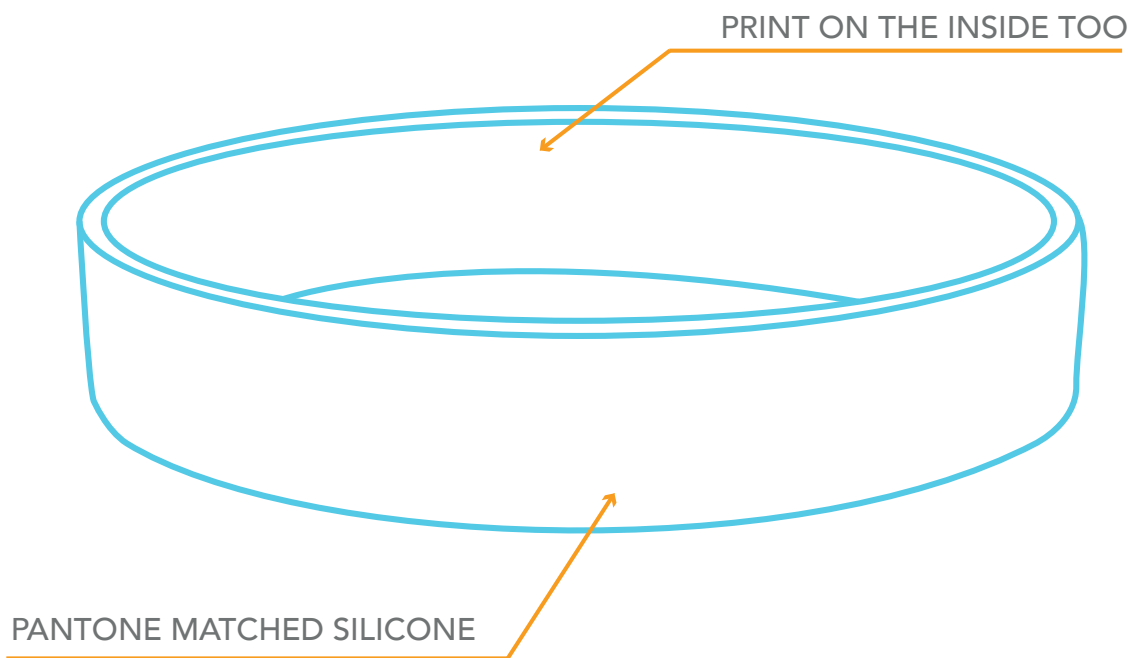

SILICONE WRISTBANDS

Flat pricing includes **UNLIMITED** choice of **ALL** design options!

BASE PRICE (R)

QTY	1000	2500	5000	10000
SILICONE BRACELET	0.75	0.64	0.55	0.50

Pricing includes: 1/2 inch silicone bracelet with **UNLIMITED** choices of the following options:

Deboss/emboss

Deboss with color fill

Screenprint

Glow in the dark

Glitter

Segmented band (up to 5 colors)

Pantone Matched Silicone

Individual Polybag

Production time: 14 working days

Rush Production: 10 working days + 10% of total order cost (when available)

Standard Packaging: 1000 pcs/carton. 1 carton = 11 lbs

Preproduction sample: $100 (V) + 15 working days

* Pricing based on number of identical pieces

All production times are quoted delivered to FOB 19125

ASK HOW YOU CAN SAVE WITH SEA SHIPPING

*All pricing subject to change. Please confirm with your Pop! Sales representative prior to placing any order.

ASI: 45657 / PPAI: 564497