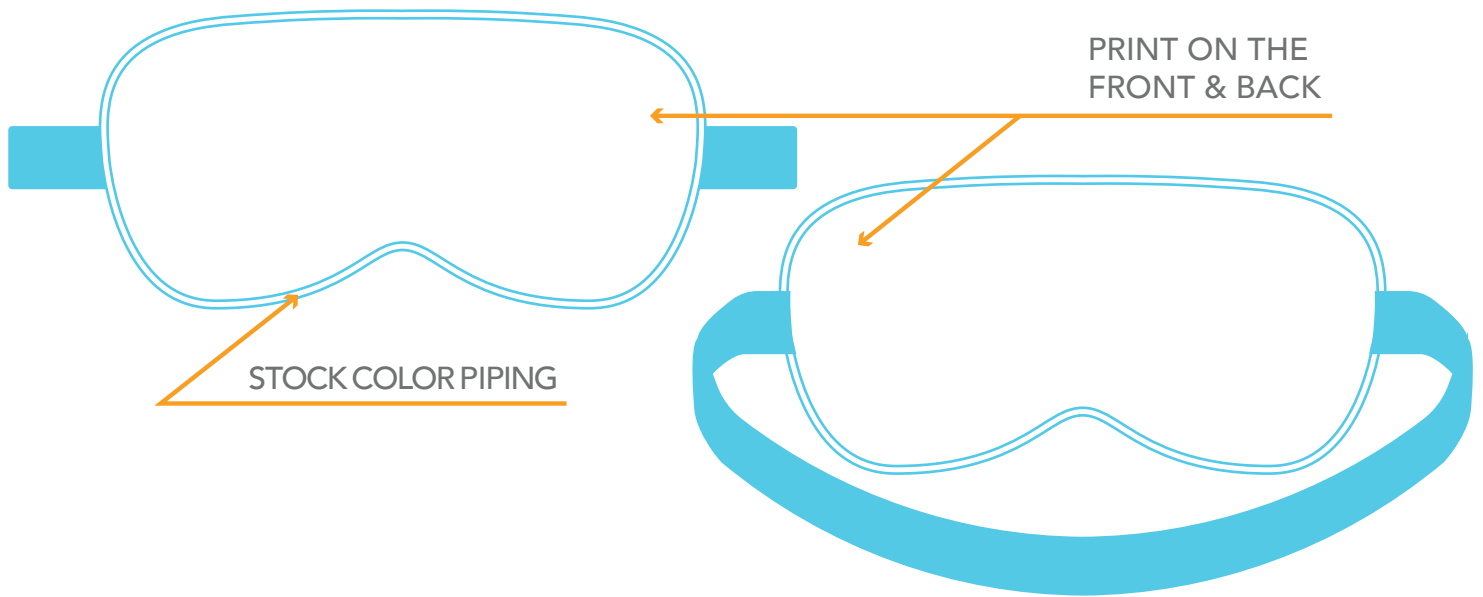

SLEEP MASKS

PRODUCTION
TIME

MINIMUM
ORDER

FULL
COLOR

PREMIUM ADD ONS

Full Color Pouch

Custom Hang Tag

Custom Woven Tag

PRODUCTION TIME 28 DAYS

SLEEP MASKS

BASE PRICE (R)

QTY	250	500	1000	2500	5000	10000
FULL COLOR SLEEP MASK	6.52	5.08	4.58	4.22	4.00	3.86

Base Price Includes: Polyester sleep mask with full color printing on front & back, choice of stock color binding (12 colors available), black elastic, and bulk packaging