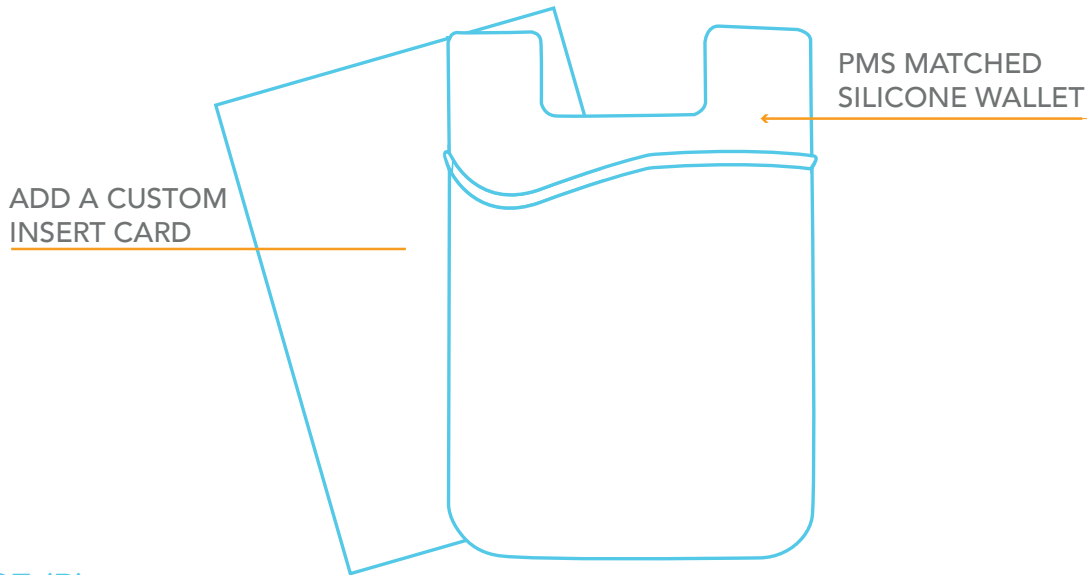

STICKY WALLETS

PRODUCTION TIME

MINIMUM ORDER

PANTONE MATCHED

PREMIUM ADD ONS

Add Color/Location

Insert Card

Two-Tone

Full Color Printing

PRODUCTION TIME 15 DAYS

STICKY WALLETS

Pantone match the **Entire Wallet**,
Including the Imprint!

BASE PRICE (R)

| QTY | 250 | 500 | 1000 | 2500 | 5000 | 10000 |
|----------------------|-------------|-------------|-------------|-------------|-------------|-------------|
| STICKY WALLET | 3.50 | 1.80 | 1.50 | 1.25 | 1.07 | 1.00 |

Base price includes: PMS matched silicone wallet with a 1 color PMS matched imprint, adhesive backing and bulk packaging.

ADD-ONS (R)

| QTY | 250 | 500 | 1000 | 2500 | 5000 | 10000 |
|------------------------------------|-------------|-------------|-------------|-------------|-------------|-------------|
| ADD COLOR / LOCATION | 0.58 | 0.33 | 0.25 | 0.17 | 0.17 | 0.15 |
| METALLIC PRINTING | 0.31 | 0.17 | 0.17 | 0.14 | 0.14 | 0.10 |
| FULL COLOR FULL BLEED PRINT | N/A | N/A | 1.65 | 1.33 | 1.08 | 0.92 |
| COMBO STAND | 0.56 | 0.42 | 0.42 | 0.42 | 0.42 | 0.42 |
| CUSTOM INSERT CARD | 0.75 | 0.43 | 0.26 | 0.21 | 0.19 | 0.17 |
| GLOSSY FINISH | 0.42 | 0.33 | 0.25 | 0.22 | 0.18 | 0.17 |
| 2-TONE WALLET | N/A | N/A | 0.50 | 0.42 | 0.33 | 0.33 |