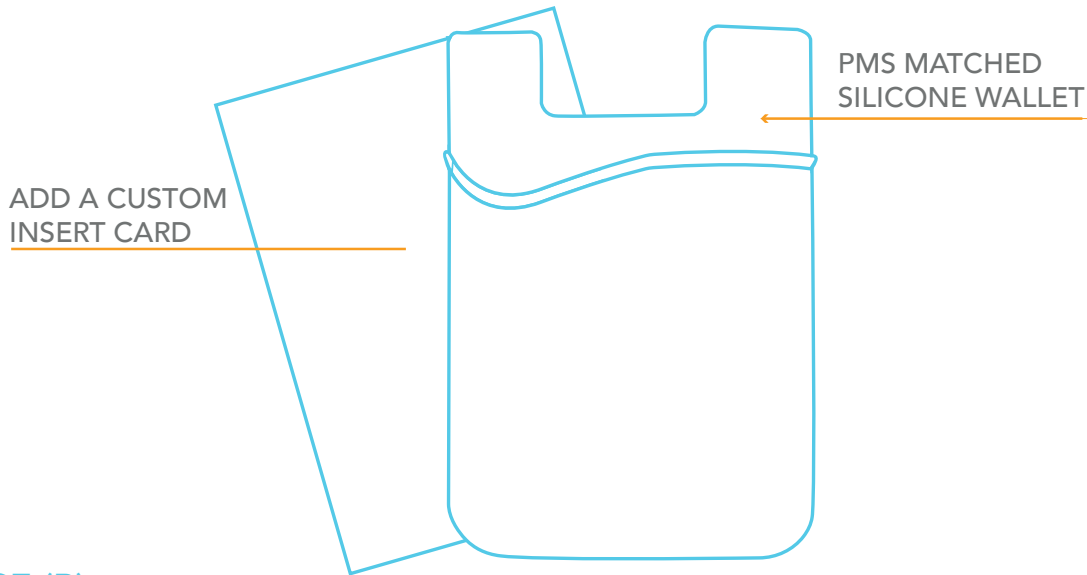

Insert Card

Two-Tone

Full Color Printing

PRODUCTION TIME 14 DAYS

STICKY WALLETS

Pantone match the **Entire Wallet**,
Including the Imprint!

BASE PRICE (R)

QTY	250	500	1000	2500	5000	10000
STICKY WALLET	3.09	1.71	1.43	1.19	1.02	0.95

Base price includes: PMS matched silicone wallet with a 1 color PMS matched imprint, adhesive backing and bulk packaging.

ADD-ONS (R)

QTY	250	500	1000	2500	5000	10000
ADD COLOR / LOCATION	0.61	0.35	0.26	0.26	0.21	0.21
METALLIC PRINTING	0.31	0.17	0.17	0.14	0.14	0.10
FULL COLOR FULL BLEED PRINT	N/A	N/A	1.30	1.20	1.04	0.87
COMBO STAND	0.56	0.33	0.32	0.28	0.35	0.46
CUSTOM INSERT CARD	0.75	0.43	0.26	0.21	0.19	0.17
GLOSSY FINISH	0.61	0.10	0.10	0.10	0.09	0.05
2-TONE WALLET	N/A	N/A	0.78	0.61	0.52	0.49