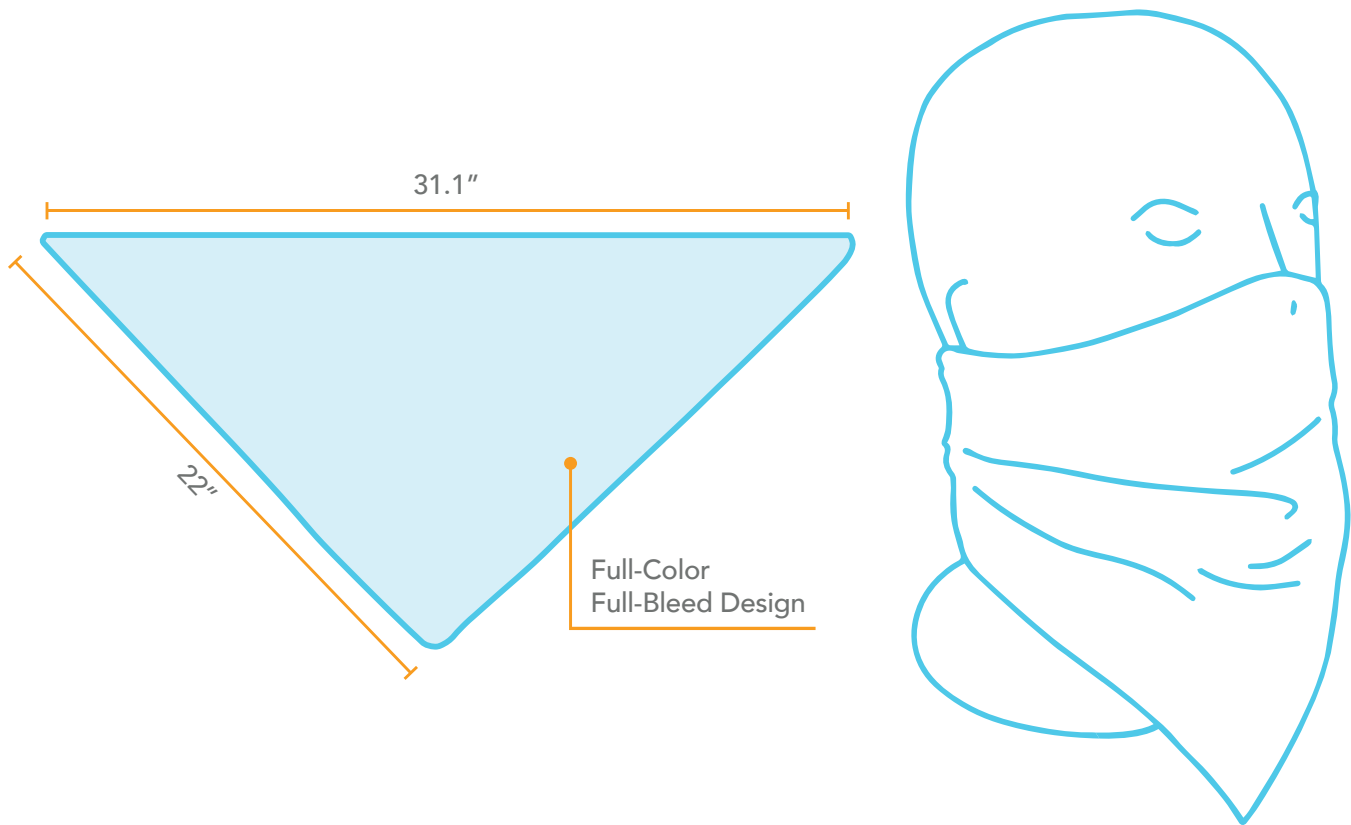

TRIANGLE BANDANA

PRODUCTION TIME

MINIMUM ORDER

FULL COLOR

PREMIUM ADD ONS

Custom Hang Tag

Custom Woven Tag

PRODUCTION TIME 20 DAYS

TRIANGLE BANDANA

BASE PRICE (R)

QTY	250	500	1000	2500	5000	10000
TRIANGLE BANDANA	3.33	2.58	2.17	1.92	1.74	1.65

Base price includes: Full Color, Full Bleed 22" x 22" x 31.1" triangle microfiber bandana with closest match stitching, packaged in bulk