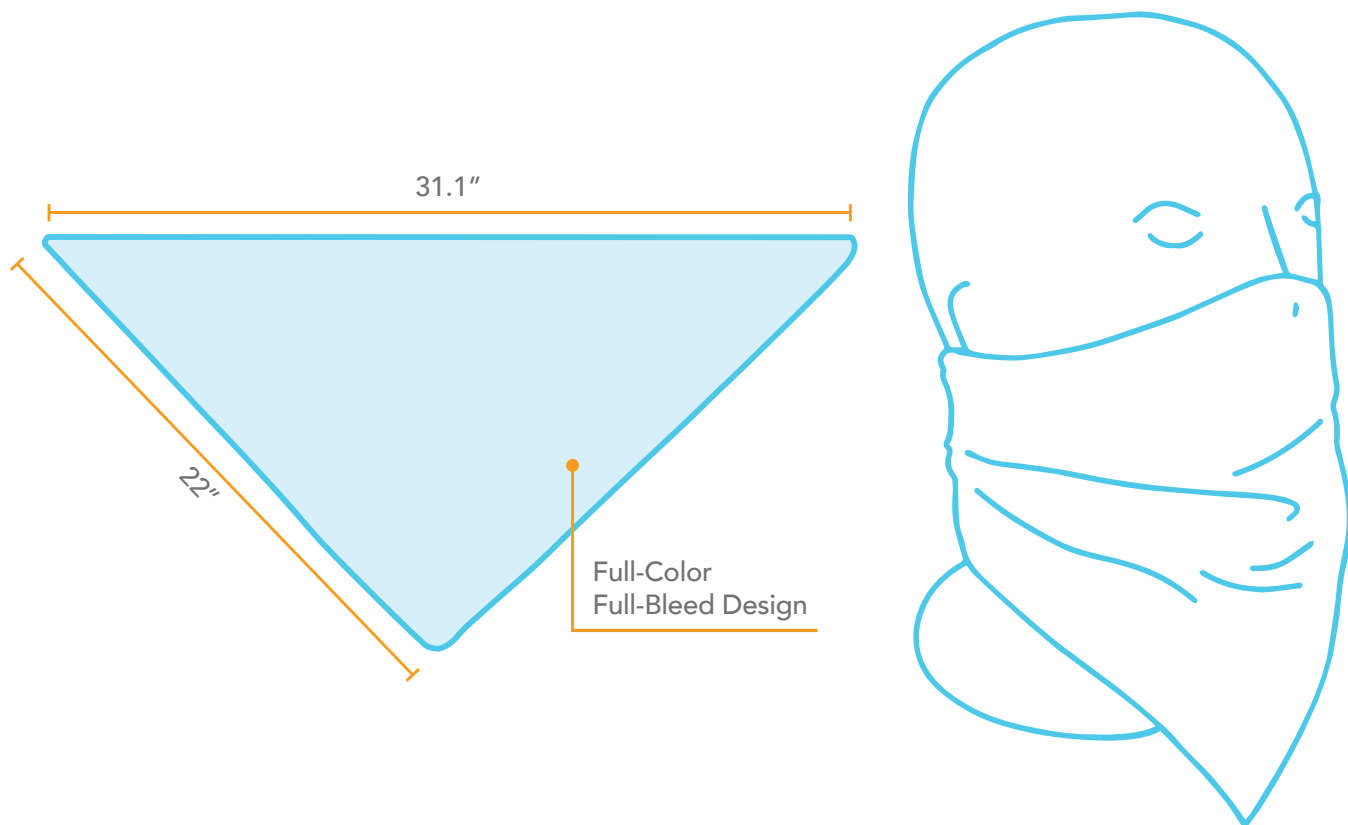

# TRIANGLE BANDANA

PRODUCTION TIME

MINIMUM ORDER

FULL COLOR

## PREMIUM ADD ONS

Custom Hang Tag

Custom Woven Tag

PRODUCTION TIME 19 DAYS

# TRIANGLE BANDANA

## BASE PRICE (R)

QTY	250	500	1000	2500	5000	10000
<b>TRIANGLE BANDANA</b>	<b>3.33</b>	<b>2.58</b>	<b>2.17</b>	<b>1.92</b>	<b>1.74</b>	<b>1.65</b>

Base price includes: Full Color, Full Bleed 22" x 22" x 31.1" triangle microfiber bandana with closest match stitching, packaged in bulk