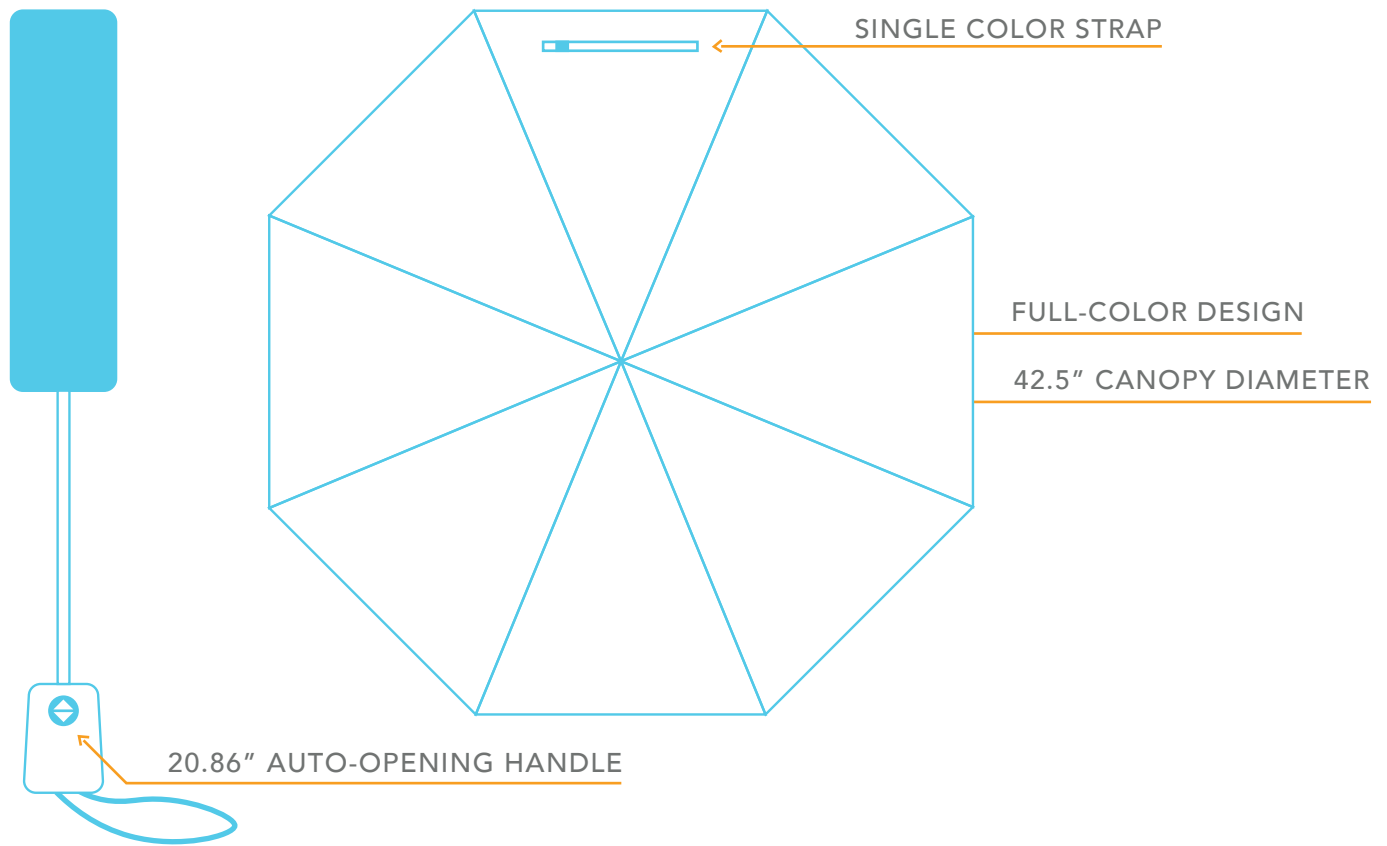

# POP! UP UMBRELLA

ADD A FULL  
COLOR SLEEVE!

23  
DAYS

PRODUCTION  
TIME

100  
PIECES

MINIMUM  
ORDER

FULL  
COLOR

PRODUCTION TIME 23 DAYS (up to 1000 qty)

## BASE PRICE (R)

QTY	100	250	500	1000
<b>POP! UP UMBRELLA</b>	<b>29.11</b>	<b>24.80</b>	<b>23.50</b>	<b>22.60</b>

Base Pricing includes: Full color, 42.5" umbrella with auto-opening handle and single color velcro strap, in individual plastic sleeve

## ADD-ONS (R)

QTY	100	250	500	1000
<b>FULL COLOR PRINTED SLEEVE</b>	<b>1.58</b>	<b>1.42</b>	<b>1.08</b>	<b>0.98</b>

Production time: 23 working days (up to 1000 quantity)  
 Rush Production: 20 working days + 10% (up to 1000 quantity when available)  
 Packaging Specs: 65 pieces / carton, 1 carton avg. 51 lbs  
 Stock Preproduction sample: \$150 (V) + 17 working days  
**All production times are quoted delivered to FOB 19125**