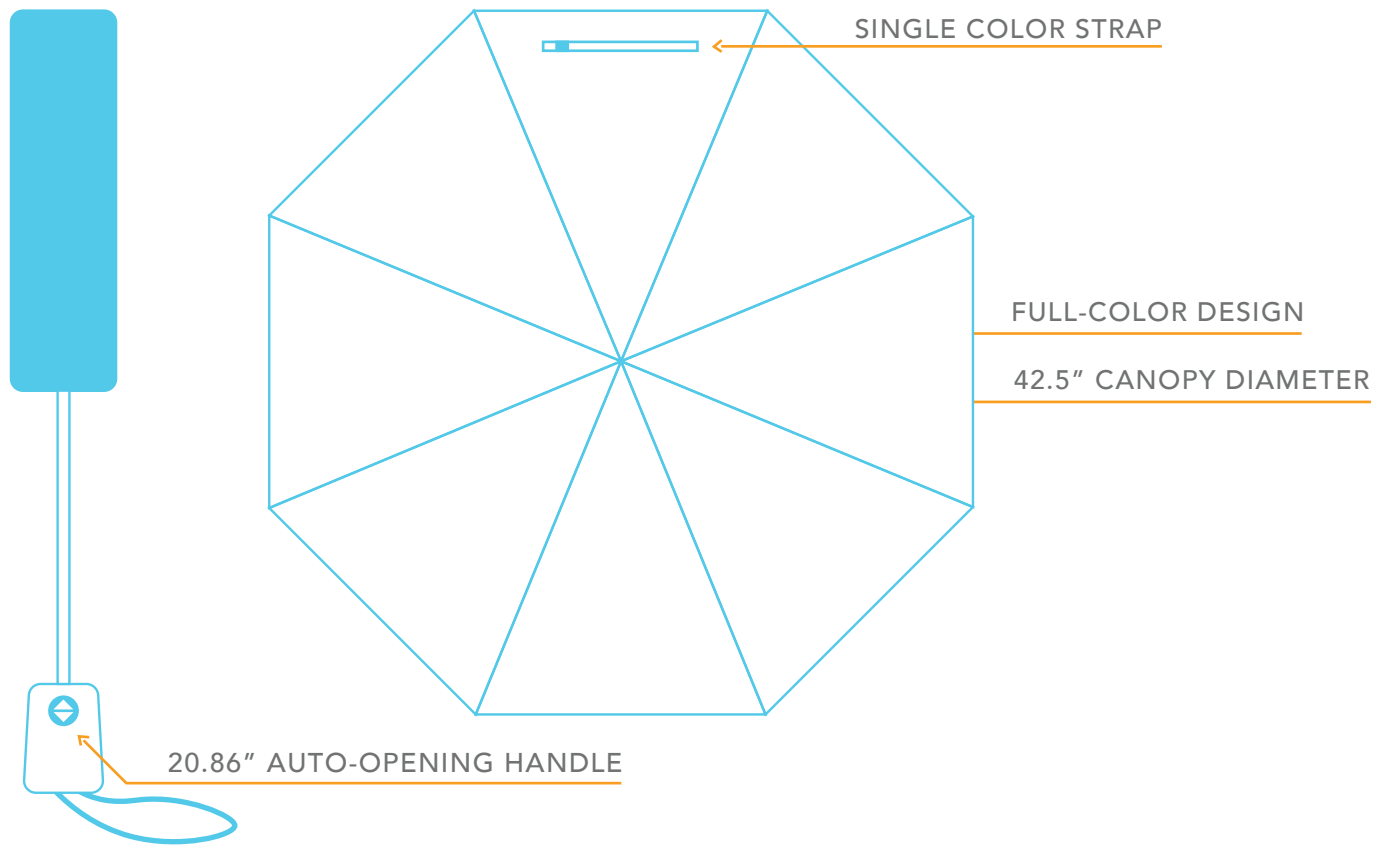

POP! UP UMBRELLA

ADD A FULL
COLOR SLEEVE!

23
DAYS

PRODUCTION
TIME

100
PIECES

MINIMUM
ORDER

FULL
COLOR

PRODUCTION TIME 23 DAYS (up to 1000 qty)

POP! UP UMBRELLA

BASE PRICE (R)

QTY	100	250	500	1000
POP! UP UMBRELLA	29.12	25.42	24.98	24.17

Base Pricing includes: Full color, 42.5" umbrella with auto-opening handle and single color velcro strap, in individual plastic sleeve

ADD-ONS (R)

QTY	100	250	500	1000
FULL COLOR PRINTED SLEEVE	1.58	1.42	1.08	0.98

Production time: 23 working days (up to 1000 quantity)
 Rush Production: 20 working days + 10% (up to 1000 quantity when available)
 Packaging Specs: 65 pieces / carton, 1 carton avg. 51 lbs
 Stock Preproduction sample: \$150 (V) + 17 working days
All production times are quoted delivered to FOB 19125