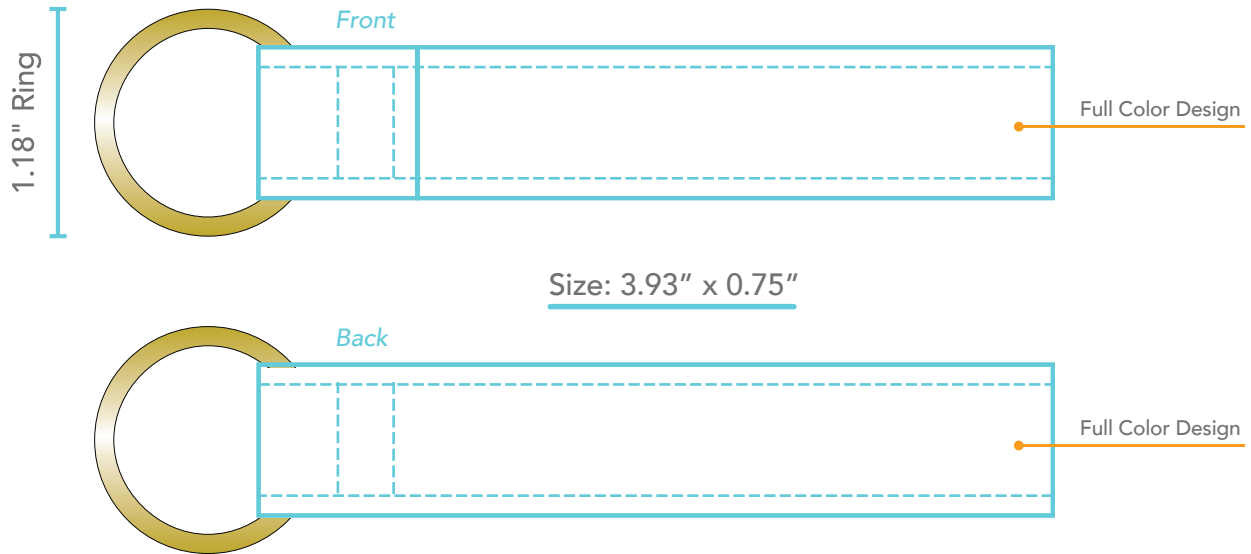

LVL Full Color Vegan Leather Key Ring

Available with silver or gold rings

PRODUCTION TIME

MINIMUM ORDER

FULL COLOR

PRODUCTION TIME 22 DAYS

LVL Full Color Vegan Leather Key Ring

BASE PRICE (R)

QTY	250	500	1000	2500	5000	10000
LVL KEY RING	3.52	2.97	2.76	2.56	2.41	2.23

Base Price includes: Full color, full bleed vegan leather strap with gold or silver metal split key ring, closest match stitching. Individually polybagged.

ADD-ONS (R)

QTY	250	500	1000	2500	5000	10000
FULL COLOR BUSINESS CARD	0.42	0.42	0.33	0.33	0.25	0.25

Production time: 22 working days

Rush Production: 19 working days + 10% of total cost (when available)

Standard Packaging: 500 pcs/carton, 1 carton = 13 lbs.