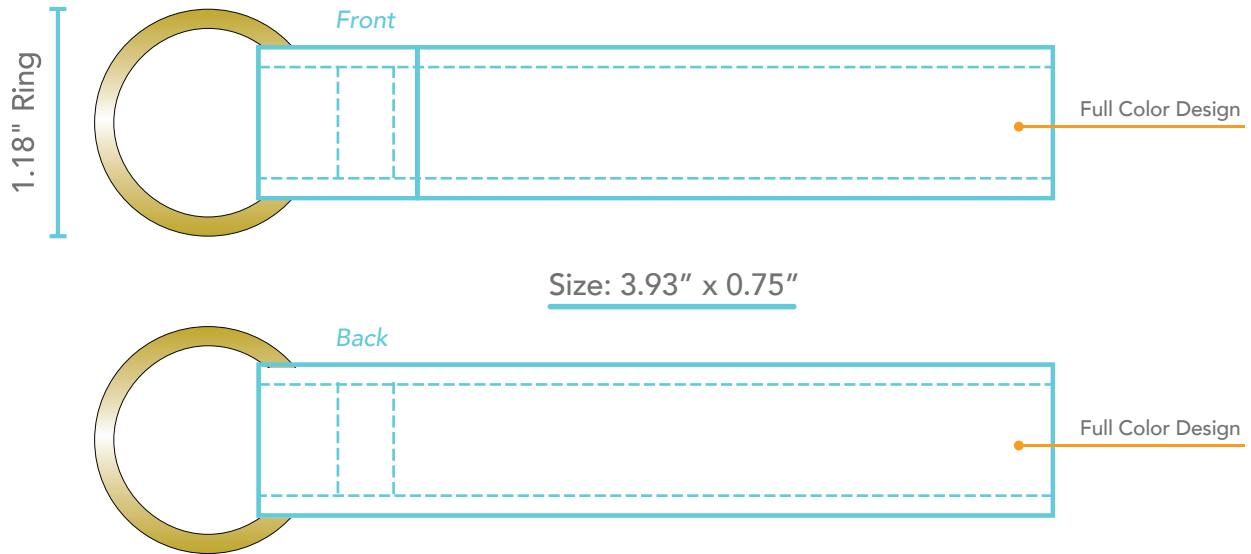

LVL Full Color Vegan Leather Key Ring

Available with silver or gold rings

PRODUCTION TIME

MINIMUM ORDER

FULL COLOR

PRODUCTION TIME 18 DAYS

LVL Full Color Vegan Leather Key Ring

BASE PRICE (R)

QTY	250	500	1000
LVL KEY RING	3.52	2.97	2.76

Base Price includes: Full color, full bleed vegan leather strap with gold or silver metal split key ring, closest match stitching. Bulk packaged.

ADD-ONS (R)

QTY	250	500	1000
FULL COLOR BUSINESS CARD	0.42	0.42	0.33
INDIVIDUAL POLYBAG	0.33	0.28	0.27

Production time: 18 working days

Standard Packaging: 250 pcs/carton, 1 carton = 8 lbs.

Preproduction sample: \$100 (V) + 14 working days