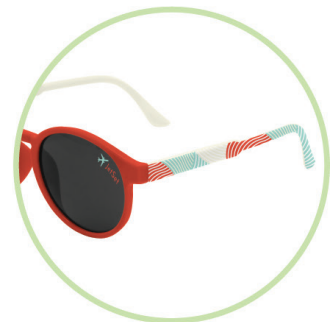

PANTONE MATCHED RETRO ROUND SUNGLASSES

FEATURED ADD-ONS:

METALLIC LENSES

CUSTOM LENS
PRINTING

FULL-COLOR
POUCH

FULL-COLOR ARM
DECORATION

FREE SETUP • FREE VIRTUAL MOCK-UPS • FREE PANTONE MATCHING
Minimum order of 250 • Production time: 16 working days • Inquire for pricing