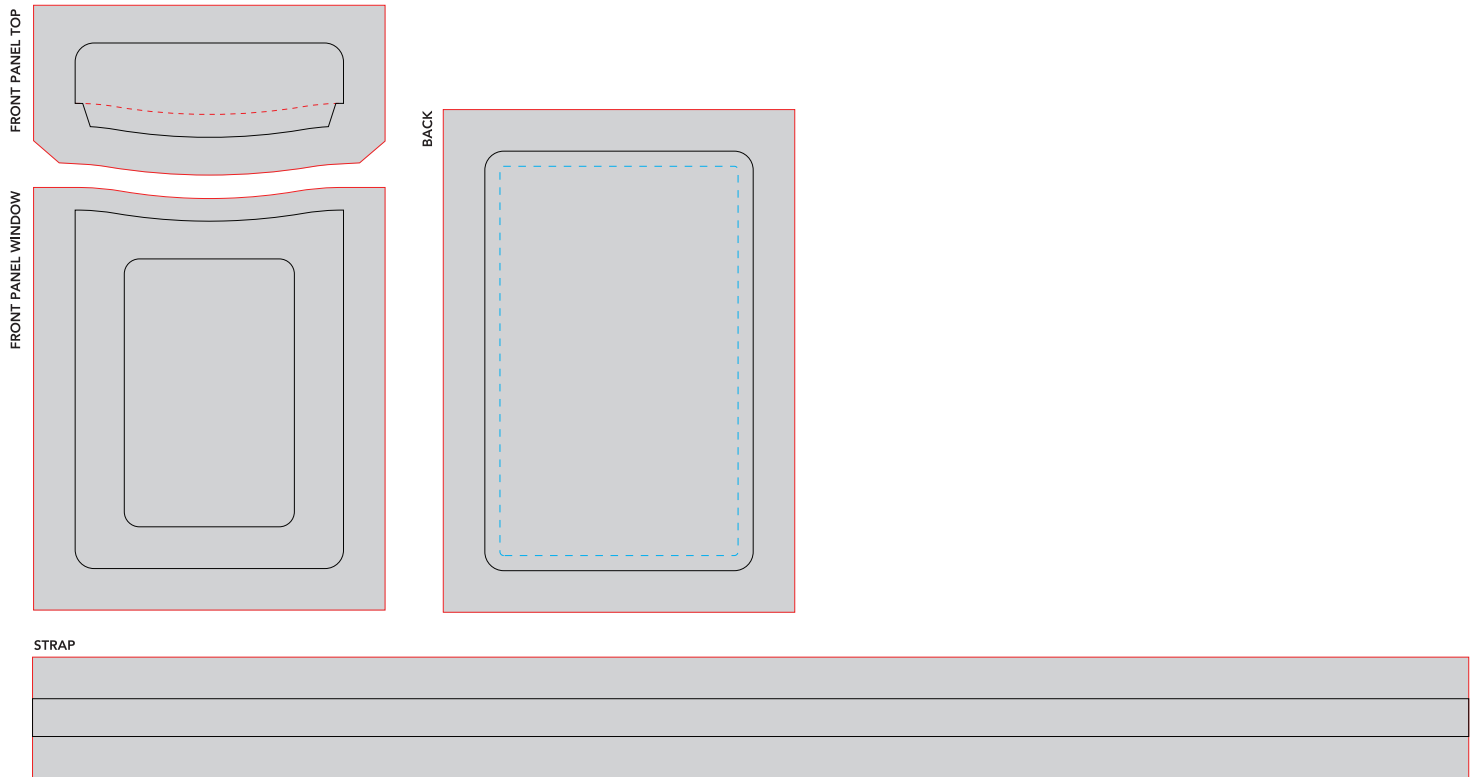

LVL LUGGAGE TAG

Artwork Layout

NOTE: ART SHOWN AT 50%

FINAL DIMENSIONS: 2.8"W x 4.37"H

STRAP (ASSEMBLED DIMENSIONS) .79"W x 7.48"H

Black line marks product edge

LVL LUGGAGE TAG

Artwork Layout

NOTE: ART SHOWN AT 50%
FINAL DIMENSIONS: 2.8"W x 4.37"H
STRAP (ASSEMBLED DIMENSIONS) .79"W x 7.48"H

Blue dotted line marks artwork safe zone
All artwork must bleed to red line
Artwork under red dotted line will not be visible
Black line marks product edge

LVL LUGGAGE TAG

FULL COLOR BUSINESS CARD

Artwork Layout

NOTE: ART SHOWN AT 100%

Artwork Dimensions: 2.28" W X 3.7" H

Final Cut Dimensions: 2.13" W X 3.54" H

All artwork must extend to red line

Black line marks product edge / cutting line

Blue dotted line marks safe zone where artwork will be seen through luggage tag window

LVL LUGGAGE TAG

FULL COLOR BUSINESS CARD

Artwork Layout

NOTE: ART SHOWN AT 100%

Artwork Dimensions: 2.28" W X 3.7" H

Final Cut Dimensions: 2.13" W X 3.54" H