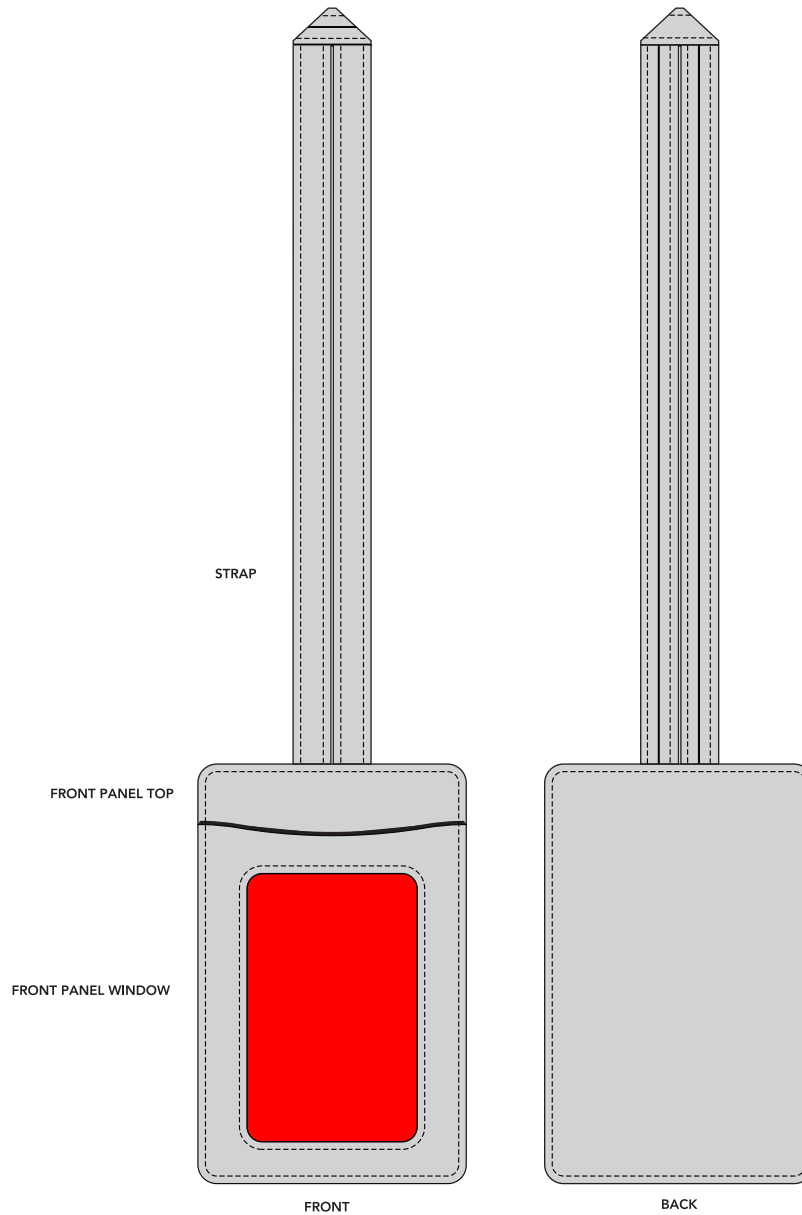

LVL LUGGAGE TAG

Artwork Layout

NOTE: ART SHOWN AT 50%

FINAL DIMENSIONS: 2.8"W x 4.37"H

STRAP (ASSEMBLED DIMENSIONS) .79"W x 7.48"H

Black line marks product edge

LVL LUGGAGE TAG

Artwork Layout

NOTE: ART SHOWN AT 50%
FINAL DIMENSIONS: 2.8"W x 4.37"H
STRAP (ASSEMBLED DIMENSIONS) .79"W x 7.48"H

Blue dotted line marks artwork safe zone
All artwork must bleed to red line
Artwork under red dotted line will not be visible
Black line marks product edge

LVL LUGGAGE TAG

FULL COLOR BUSINESS CARD

Artwork Layout

NOTE: ART SHOWN AT 100%

Artwork Dimensions: 2.28" W X 3.7" H

Final Cut Dimensions: 2.13" W X 3.54" H

All artwork must extend to red line

Black line marks product edge / cutting line

Blue dotted line marks safe zone where artwork will be seen through luggage tag window

LVL LUGGAGE TAG

FULL COLOR BUSINESS CARD

Artwork Layout

NOTE: ART SHOWN AT 100%

Artwork Dimensions: 2.28" W X 3.7" H

Final Cut Dimensions: 2.13" W X 3.54" H