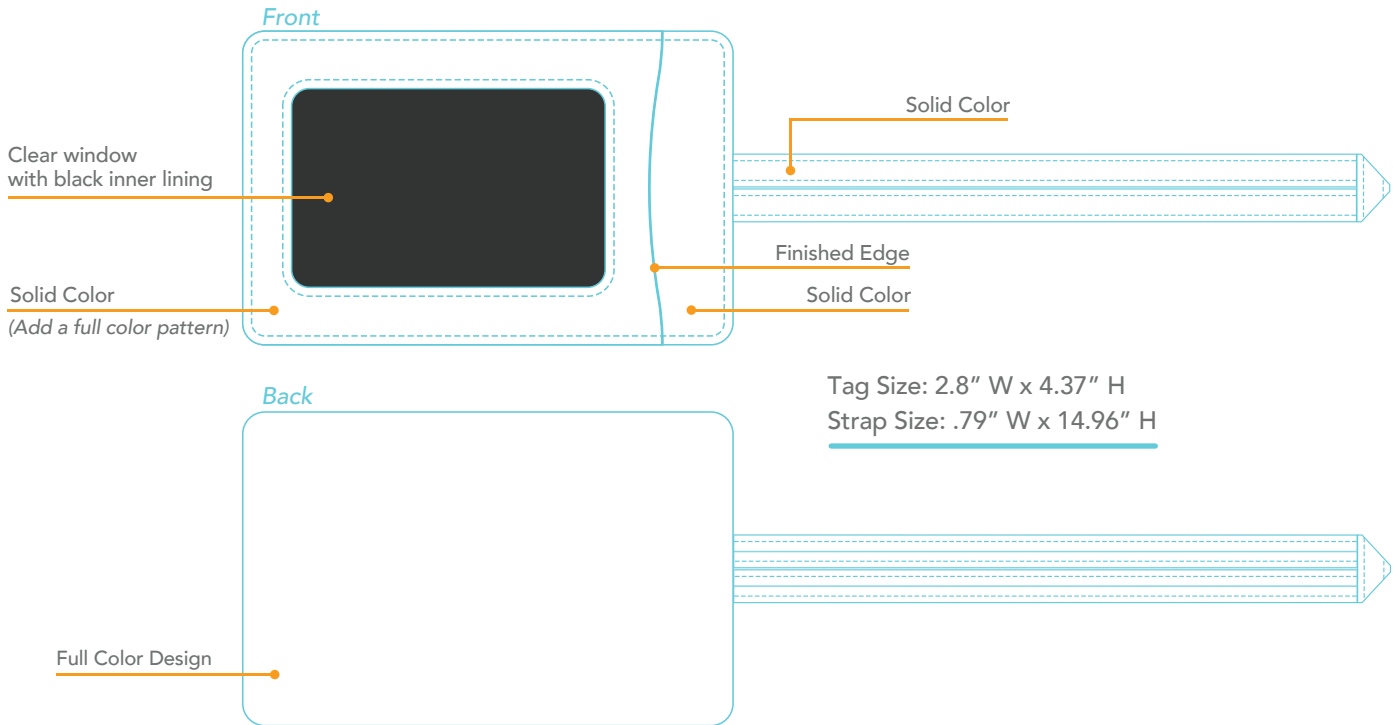

LVL Full Color Vegan Leather Luggage Tag

PRODUCTION TIME

MINIMUM ORDER

FULL COLOR

PREMIUM
ADD ONS

ADD PATTERN ON WINDOW FRAME

BUSINESS CARD INSERT

PRODUCTION TIME 29 DAYS

LVL Full Color Vegan Leather Luggage Tag

BASE PRICE (R)

QTY	250	500	1000	2500	5000	10000
LVL LUGGAGE TAG	5.75	5.32	4.92	4.62	4.48	4.22

Base product includes: Vegan leather luggage tag with solid color strap and clear TPU window. Full color, full bleed printing on back, solid color printing on front. Individually polybagged