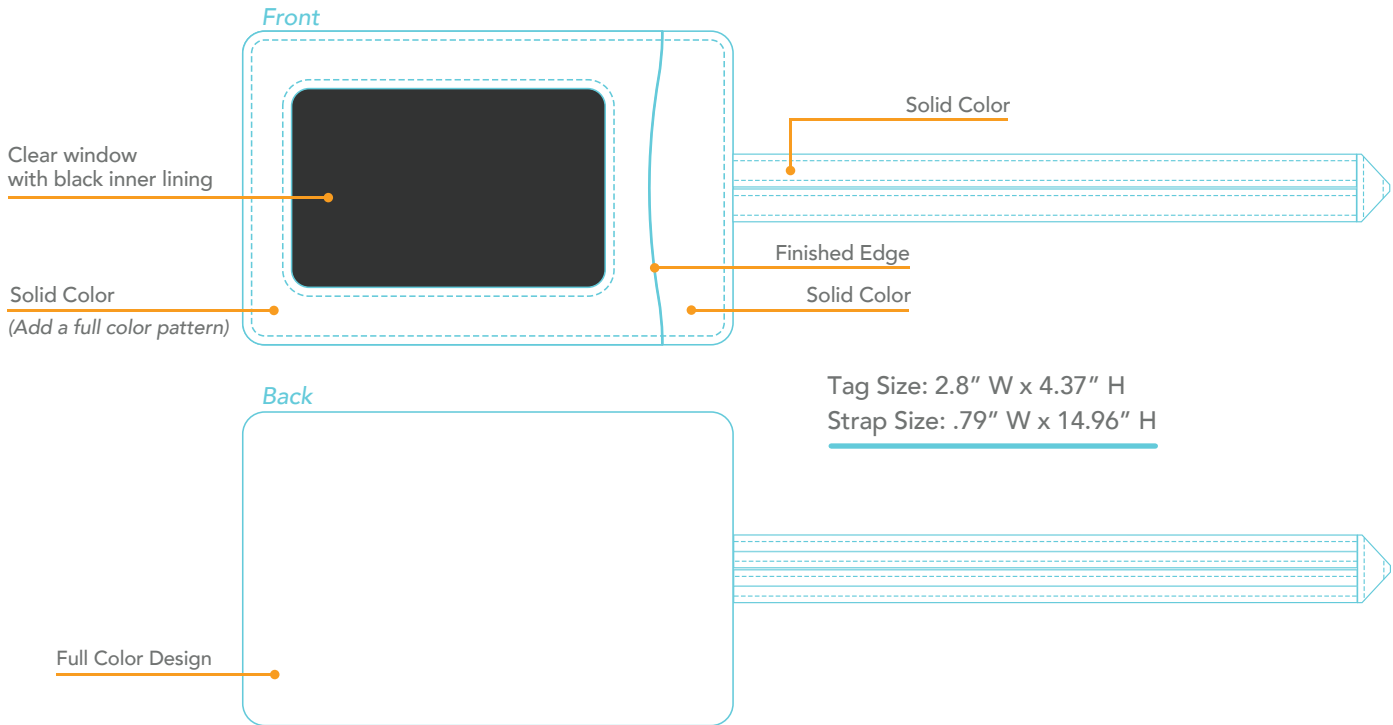

# LVL Full Color Vegan Leather Luggage Tag

PRODUCTION TIME

MINIMUM ORDER

FULL COLOR

PREMIUM  
ADD ONS

ADD PATTERN ON WINDOW FRAME

BUSINESS CARD INSERT

PRODUCTION TIME 22 DAYS

# LVL Full Color Vegan Leather Luggage Tag

## BASE PRICE (R)

QTY	250	500	1000	2500	5000	10000
<b>LVL LUGGAGE TAG</b>	<b>6.27</b>	<b>5.80</b>	<b>5.36</b>	<b>5.03</b>	<b>4.89</b>	<b>4.48</b>

Base product includes: Vegan leather luggage tag with solid color strap and clear TPU window. Full color, full bleed printing on back, solid color printing on front. Individually polybagged