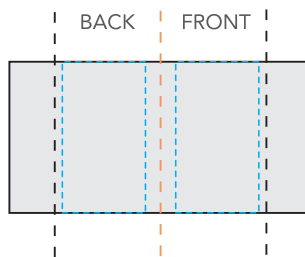

FULL COLOR VELVET HEADBAND

FLAT Artwork Layout

NOTE: ART SHOWN AT 35%

Front Band Flat Dimensions IN: 5.9"H x 17.13"W

Back Band Flat Dimensions IN: 2.64"H x 9.45"W

All artwork must bleed to red line
Black line marks product edge
Orange Dotted Line marks fold line
DO NOT PRINT GUIDELINES

Front Band

Back Band

FULL COLOR VELVET HEADBAND

WOVEN TAG

Artwork Layout

NOTE: ART SHOWN AT 30%

Flat Dimensions IN: .79"H x 1.57"W

Tag Folding Point IN: .79"

Visible Tag after Stitching IN: .79"H x .55"W

Blue dotted line marks artwork safe zone

Orange dotted line marks fold line

Black Dotted Line marks Stitch Line

DO NOT PRINT GUIDELINES

Woven Tag (100% scale)

FULL COLOR VELVET HEADBAND

INDIVIDUAL HANG TAG

Artwork Layout

NOTE: ART SHOWN AT 80%

Flat Dimensions: 2.56" W x 8.5" H

Folded at: 4.5" H

Black line marks product edge - Do Not Print

Orange Dotted Line marks fold line - Do Not Print

FRONT