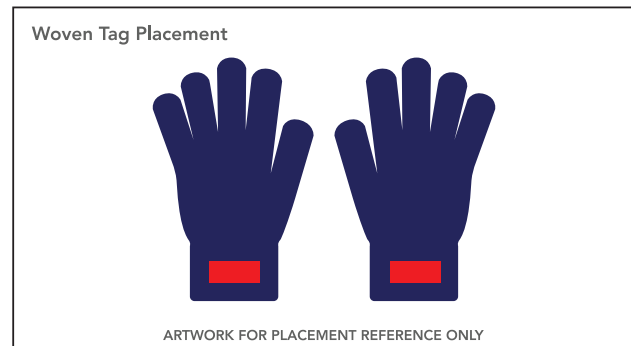

PALM OF HANDS

DESIGN NOTES
UP TO 4 COLORS CAN BE USED
FOR CUSTOM RUBBER GRIPPING

ARTWORK MUST BE WITHIN
BLUE DOTTED LINES

SAVER KNIT GLOVES

ADD A WOVEN TAG

Artwork Layout

NOTE: ART SHOWN AT 100%

Blue dotted line marks artwork safe zone

Orange dotted line marks fold line

Black line marks product edge

Black Dotted Line marks Stitch Line

Full Dimensions: .59" W X 1.97" H
Folded at: .985"

Final Dimensions: 1.75" W X .75" H

DESIGN NOTES

UP TO 7 COLORS CAN BE USED
ALL COLORS ARE CLOSEST MATCH TO PMS REFERENCE

SAVER GLOVE

COLOR CHOICES

When it comes to making your Gloves stand out from the crowd, we've got the color for you! Saver Gloves are available in 16 eye-catching colors for you to choose from, ready in only 15 working days!