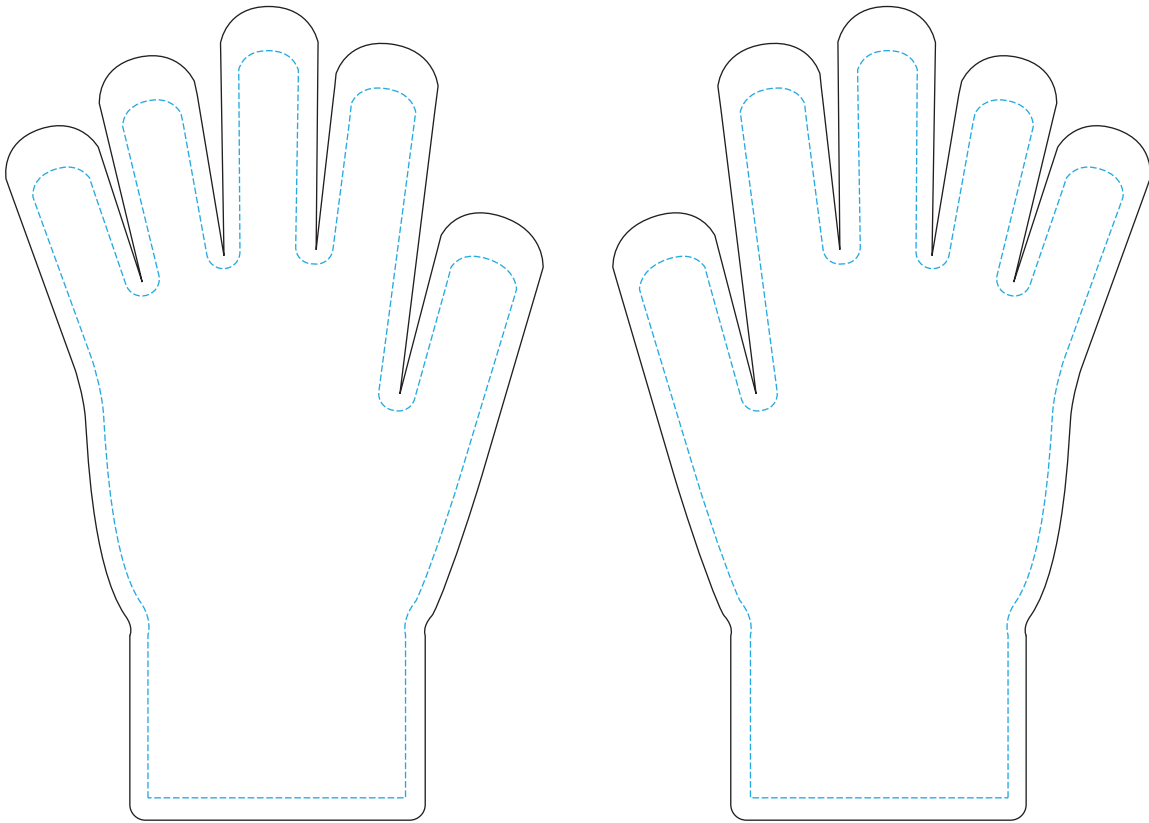

SAVER KNIT GLOVES

Artwork Layout

NOTE: ART SHOWN AT 50%

Artwork must be within blue dotted lines

Black line marks product edge

Product Dimensions

Total Height (Includes cuff)

IN: 8.5" | CM: 21.59cm

Palm Width

IN: 3.25" | CM: 8.25cm

Cuff Height

IN: 1.92" | CM: 4.87cm

Cuff Width

IN: 3.08" | CM: 7.82cm

BACK OF HANDS

DESIGN NOTES

BASE PRODUCT IS A SOLID COLOR GLOVE (STOCK COLORS ONLY)
ONE COLOR HORIZONTAL STRIPES CAN BE ADDED TO GLOVE (1 ADDITIONAL STOCK COLOR)

ONLY ONE ADD-ON CAN BE USED FOR SAVER GLOVE OFFERING

UP TO 4 COLORS CAN BE PRINTED ON GLOVE
ARTWORK MUST BE WITHIN BLUE DOTTED LINES

Orange dotted line marks fold line

Black line marks product edge

Black Dotted Line marks Stitch Line

Full Dimensions: .59" W X 1.97" H
Folded at: .985"

Final Dimensions: 1.75" W X .75" H

DESIGN NOTES

UP TO 7 COLORS CAN BE USED
ALL COLORS ARE CLOSEST MATCH TO PMS REFERENCE