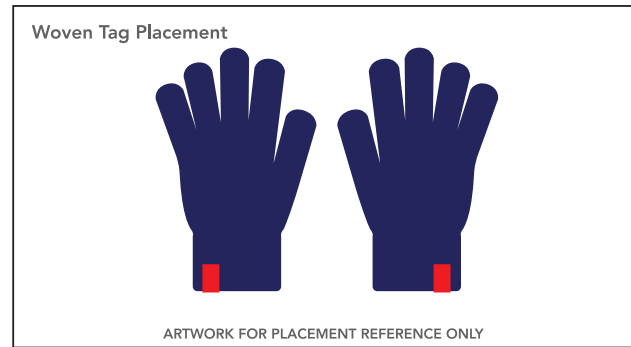

PLEASE NOTE: ALL ARTWORK NEEDS TO BE EVALUATED FOR MANUFACTURABILITY

SAVER KNIT GLOVES

ADD RUBBER GRIPPING ON PALMS

Artwork Layout

NOTE: ART SHOWN AT 50%

PALM OF HANDS

DESIGN NOTES
ONLY 1 COLOR CAN BE USED
IF USING STANDARD DOT PATTERN

PALM OF HANDS

DESIGN NOTES
UP TO 4 COLORS CAN BE USED
FOR CUSTOM RUBBER GRIPPING

ARTWORK MUST BE WITHIN
BLUE DOTTED LINES

SAVER KNIT GLOVES

ADD A WOVEN TAG

Artwork Layout

NOTE: ART SHOWN AT 100%

Blue dotted line marks artwork safe zone

Orange dotted line marks fold line

Black line marks product edge

Black Dotted Line marks Stitch Line

Full Dimensions: .59" W X 1.97" H
Folded at: .985"

Final Dimensions: 1.75" W X .75" H

DESIGN NOTES

UP TO 7 COLORS CAN BE USED
ALL COLORS ARE CLOSEST MATCH TO PMS REFERENCE