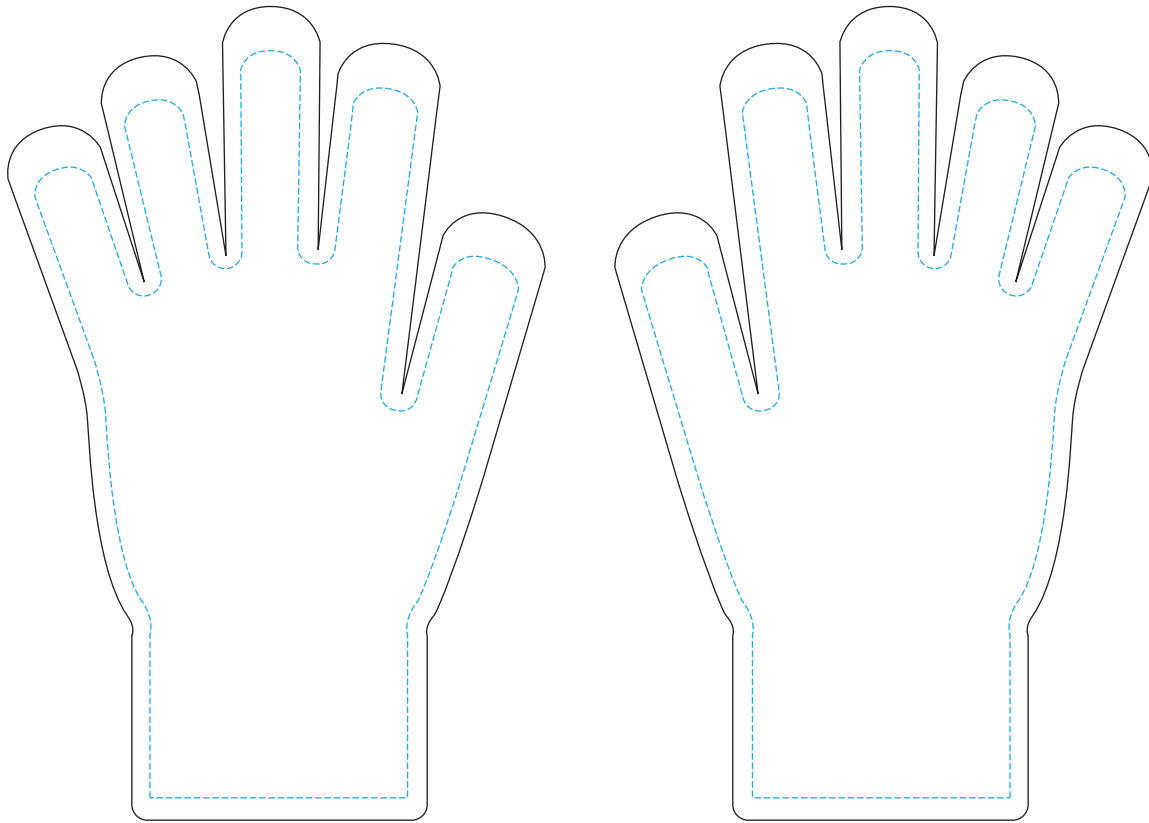

SAVER KNIT GLOVES

Artwork Layout

NOTE: ART SHOWN AT 50%

Artwork must be within blue dotted lines

Black line marks product edge

Product Dimensions

Total Height (Includes cuff)

IN: 8.5" | CM: 21.59cm

Palm Width

IN: 3.25" | CM: 8.25cm

Cuff Height

IN: 1.92" | CM: 4.87cm

Cuff Width

IN: 3.08" | CM: 7.82cm

BACK OF HANDS

DESIGN NOTES

BASE PRODUCT IS A SOLID COLOR GLOVE (STOCK COLORS ONLY)

BASE PRODUCT CAN ONLY HAVE A 1 COLOR IMPRINT
ARTWORK MUST BE WITHIN BLUE DOTTED LINES

PLEASE NOTE: ALL ARTWORK NEEDS TO BE EVALUATED FOR MANUFACTURABILITY