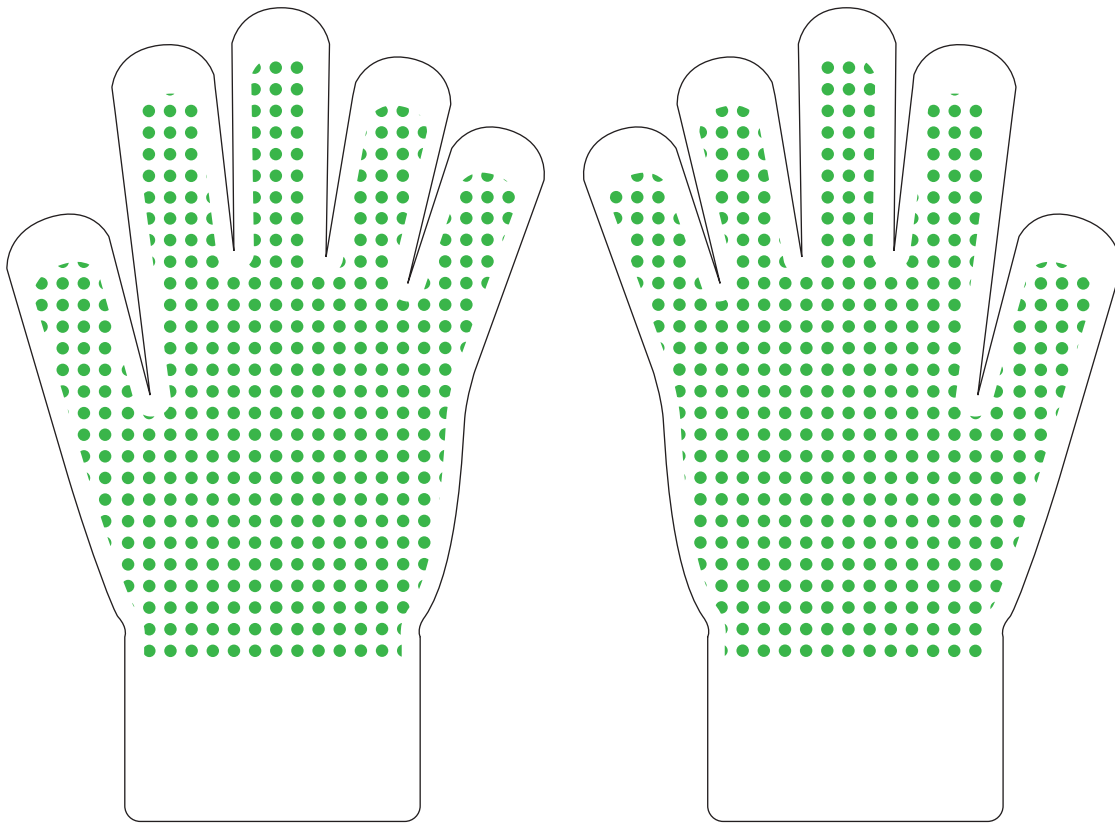

SAVER TOUCHSCREEN GLOVES

ADD RUBBER GRIPPING ON PALMS

Artwork Layout

NOTE: ART SHOWN AT 50%

PALM OF HANDS

DESIGN NOTES
ONLY 1 COLOR CAN BE USED
IF USING STANDARD DOT PATTERN