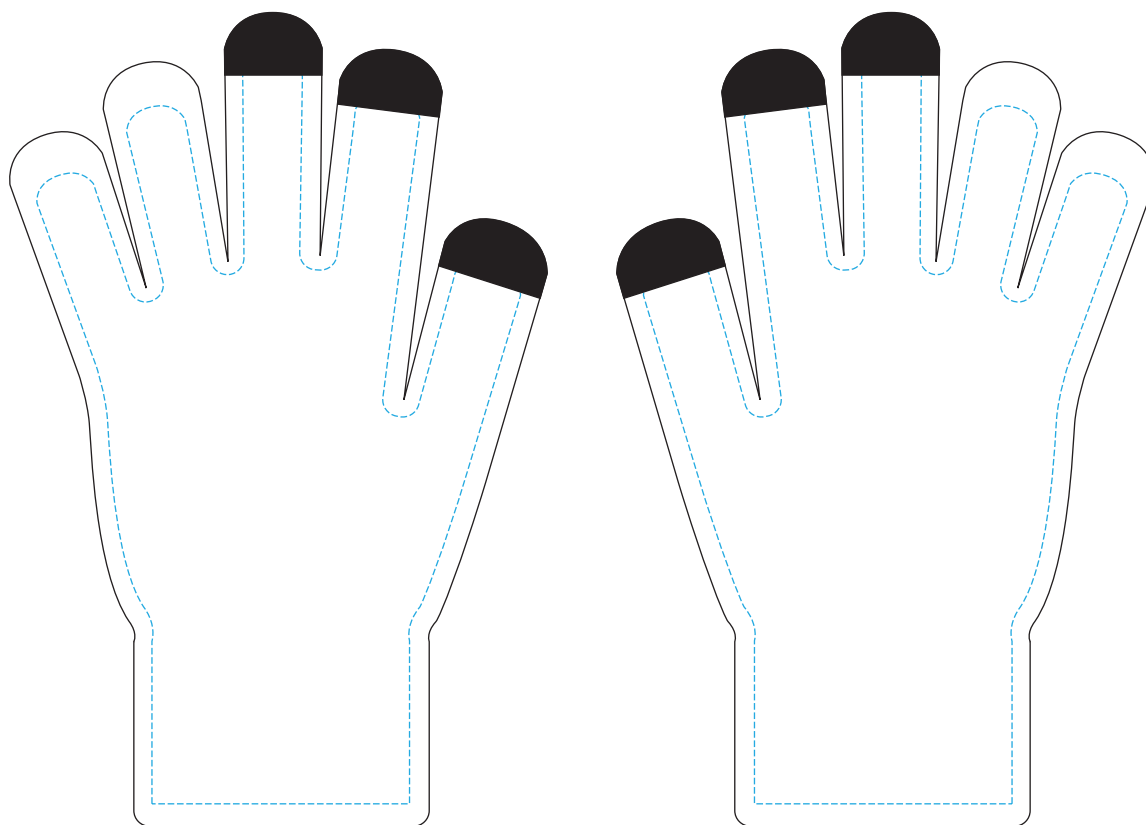

SAVER TOUCHSCREEN GLOVES

Artwork Layout

NOTE: ART SHOWN AT 50%

Artwork must be within blue dotted lines

Black line marks product edge

Product Dimensions

Total Height (Includes cuff)

IN: 8.5" | CM: 21.59cm

Palm Width

IN: 3.25" | CM: 8.25cm

Cuff Height

IN: 1.92" | CM: 4.87cm

Cuff Width

IN: 3.08" | CM: 7.82cm

BACK OF HANDS

DESIGN NOTES

BASE PRODUCT IS A SOLID COLOR GLOVE (STOCK COLORS ONLY)
ONE COLOR HORIZONTAL STRIPES CAN BE ADDED TO GLOVE (1 ADDITIONAL STOCK COLOR)
TOUCHSCREEN FINGERTIPS CAN ONLY BE BLACK OR COOL GREY 2C

ONLY ONE ADD-ON CAN BE USED FOR SAVER GLOVE OFFERING

UP TO 4 COLORS CAN BE PRINTED ON GLOVE
ARTWORK MUST BE WITHIN BLUE DOTTED LINES

PLEASE NOTE: ALL ARTWORK NEEDS TO BE EVALUATED FOR MANUFACTURABILITY