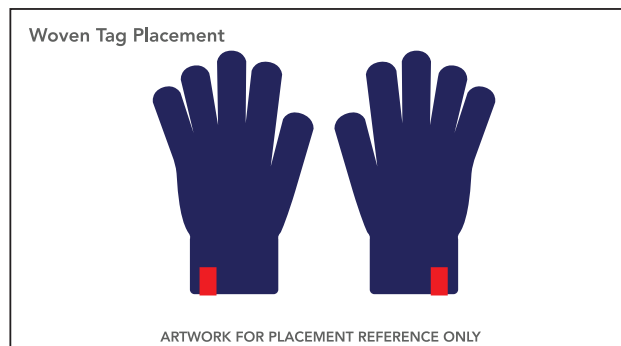

## ADD A WOVEN TAG

### Artwork Layout

NOTE: ART SHOWN AT 100%

Blue dotted line marks artwork safe zone

Orange dotted line marks fold line

Black line marks product edge

Black Dotted Line marks Stitch Line

Full Dimensions: .59" W X 1.97" H  
Folded at: .985"