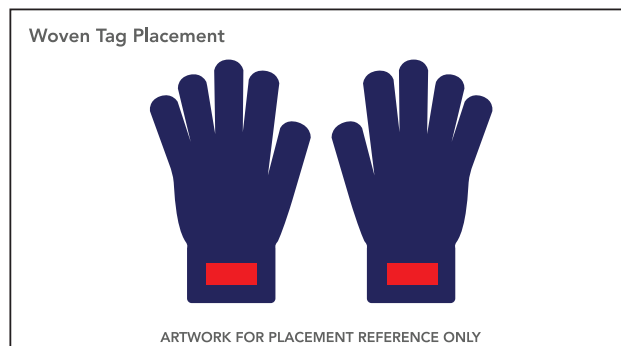

DESIGN NOTES

UP TO 7 COLORS CAN BE USED
ALL COLORS ARE CLOSEST MATCH TO PMS REFERENCE