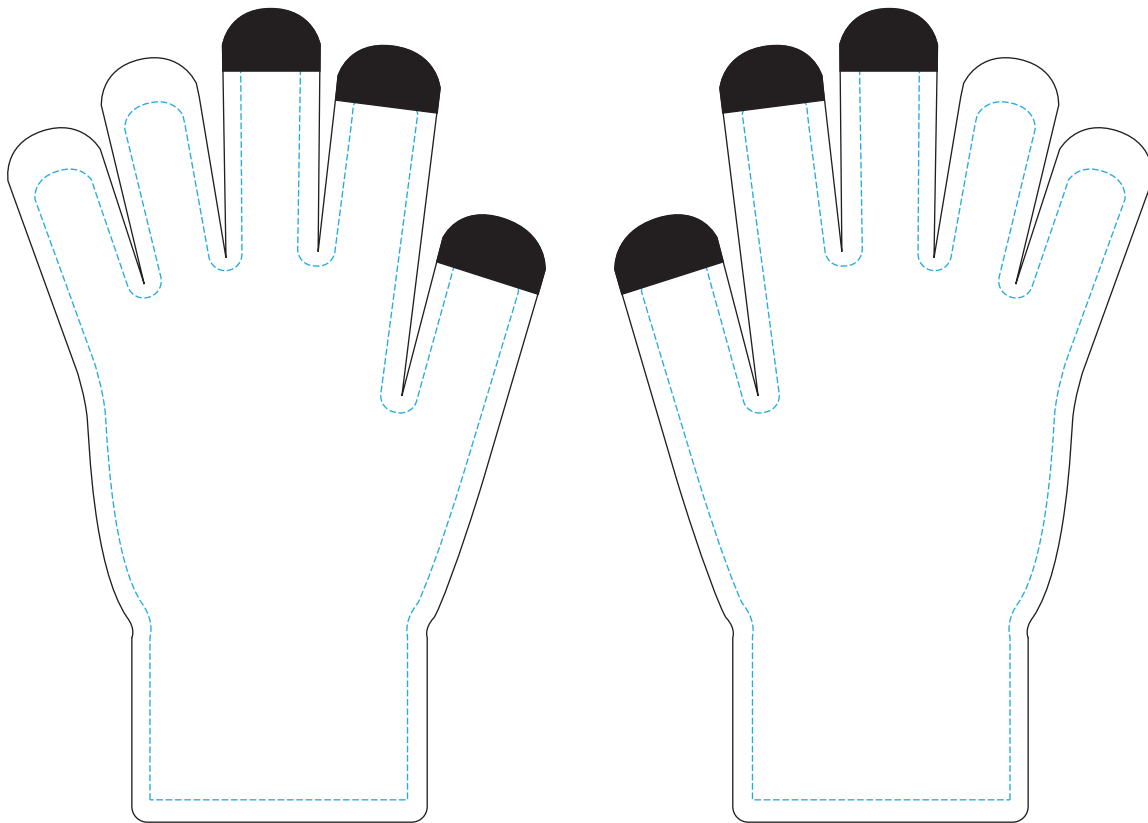

SAVER TOUCHSCREEN GLOVES

Artwork Layout

NOTE: ART SHOWN AT 50%

Artwork must be within blue dotted lines

Black line marks product edge

Product Dimensions

Total Height (Includes cuff)

IN: 8.5" | CM: 21.59cm

Palm Width

IN: 3.25" | CM: 8.25cm

Cuff Height

IN: 1.92" | CM: 4.87cm

Cuff Width

IN: 3.08" | CM: 7.82cm

BACK OF HANDS

DESIGN NOTES

BASE PRODUCT IS A SOLID COLOR GLOVE (STOCK COLORS ONLY)
TOUCHSCREEN FINGERTIPS CAN ONLY BE BLACK OR COOL GREY 2C

BASE PRODUCT CAN ONLY HAVE A 1 COLOR IMPRINT
ARTWORK MUST BE WITHIN BLUE DOTTED LINES

PLEASE NOTE: ALL ARTWORK NEEDS TO BE EVALUATED FOR MANUFACTURABILITY