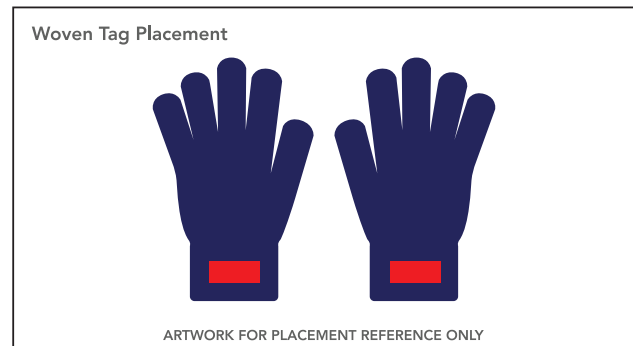

PLEASE NOTE: ALL ARTWORK NEEDS TO BE EVALUATED FOR MANUFACTURABILITY

TOUCHSCREEN GLOVES

5 TOUCHSCREEN TIPS

Artwork Layout

NOTE: ART SHOWN AT 50%

Artwork must be within blue dotted lines

Black line marks product edge

DESIGN NOTES
UP TO 4 COLORS CAN BE USED
FOR CUSTOM RUBBER GRIPPING

ARTWORK MUST BE WITHIN
BLUE DOTTED LINES

TOUCHSCREEN GLOVES

ADD A WOVEN TAG

Artwork Layout

NOTE: ART SHOWN AT 100%

Blue dotted line marks artwork safe zone

Orange dotted line marks fold line

Black line marks product edge

Black Dotted Line marks Stitch Line

Full Dimensions: .59" W X 1.97" H
Folded at: .985"

Final Dimensions: 1.75" W X .75" H

DESIGN NOTES

UP TO 7 COLORS CAN BE USED
ALL COLORS ARE CLOSEST MATCH TO PMS REFERENCE