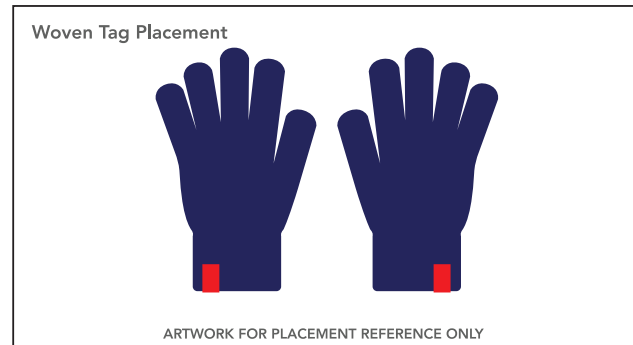

PLEASE NOTE: ALL ARTWORK NEEDS TO BE EVALUATED FOR MANUFACTURABILITY

TOUCHSCREEN GLOVES

5 TOUCHSCREEN TIPS

Artwork Layout

NOTE: ART SHOWN AT 50%

Artwork must be within blue dotted lines

Black line marks product edge

BACK OF HANDS

TOUCHSCREEN GLOVES

ADD RUBBER GRIPPING ON PALMS

Artwork Layout

NOTE: ART SHOWN AT 50%

PALM OF HANDS

DESIGN NOTES
ONLY 1 COLOR CAN BE USED
IF USING STANDARD DOT PATTERN

PALM OF HANDS

DESIGN NOTES
UP TO 4 COLORS CAN BE USED
FOR CUSTOM RUBBER GRIPPING

ARTWORK MUST BE WITHIN
BLUE DOTTED LINES

TOUCHSCREEN GLOVES

ADD A WOVEN TAG

Artwork Layout

NOTE: ART SHOWN AT 100%

Blue dotted line marks artwork safe zone

Orange dotted line marks fold line

Black line marks product edge

Black Dotted Line marks Stitch Line

Full Dimensions: .59" W X 1.97" H
Folded at: .985"

Final Dimensions: 1.75" W X .75" H

DESIGN NOTES

UP TO 7 COLORS CAN BE USED
ALL COLORS ARE CLOSEST MATCH TO PMS REFERENCE