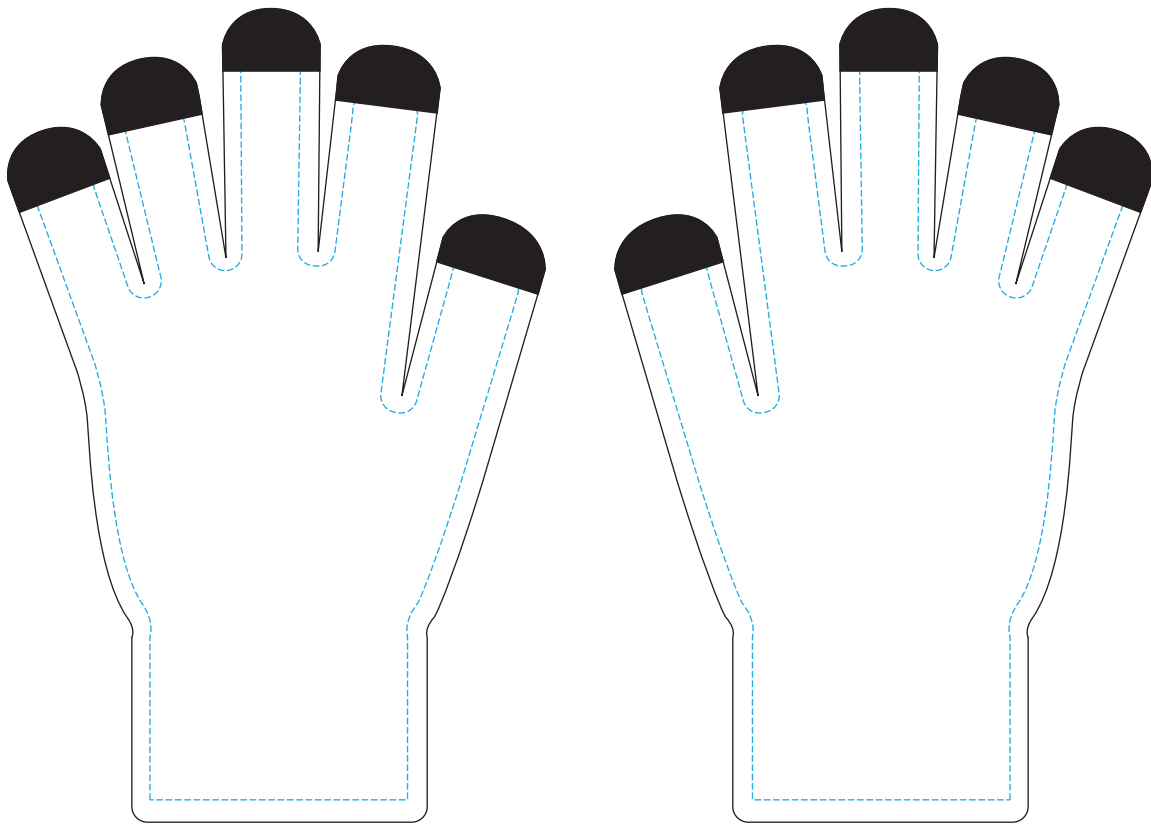

BASE PRODUCT IS A SOLID COLOR GLOVE
ONE COLOR HORIZONTAL STRIPES CAN BE ADDED TO GLOVE
TOUCHSCREEN FINGERTIPS CAN BE PMS MATCHED BY REQUEST (BLACK/GREY IS STANDARD)

UP TO 4 COLORS CAN BE PRINTED ON GLOVE
ARTWORK MUST BE WITHIN BLUE DOTTED LINES

PLEASE NOTE: ALL ARTWORK NEEDS TO BE EVALUATED FOR MANUFACTURABILITY

TOUCHSCREEN GLOVES

5 TOUCHSCREEN TIPS

Artwork Layout

NOTE: ART SHOWN AT 50%

Artwork must be within blue dotted lines

Black line marks product edge

Orange dotted line marks fold line

Black line marks product edge

Black Dotted Line marks Stitch Line

Full Dimensions: .59" W X 1.97" H
Folded at: .985"

Final Dimensions: 1.75" W X .75" H

DESIGN NOTES

UP TO 7 COLORS CAN BE USED
ALL COLORS ARE CLOSEST MATCH TO PMS REFERENCE