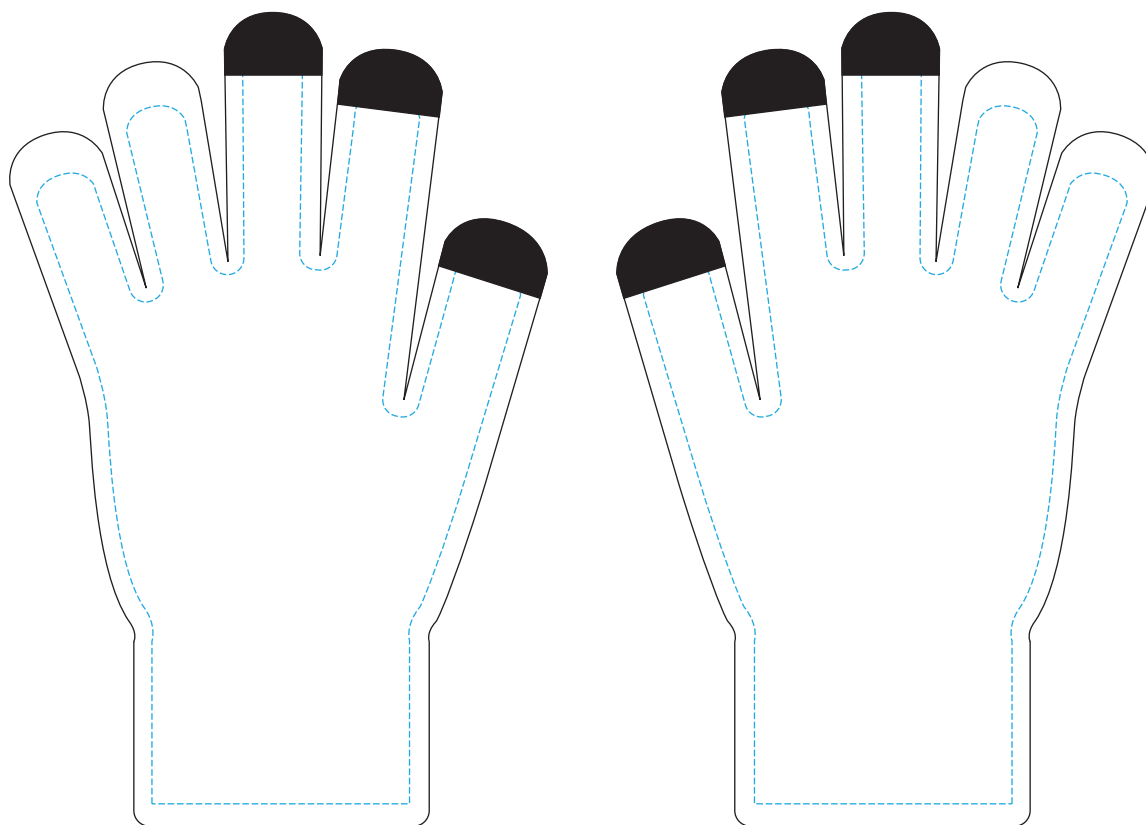

TOUCHSCREEN GLOVES

Artwork Layout

NOTE: ART SHOWN AT 50%

Artwork must be within blue dotted lines

Black line marks product edge

Product Dimensions

Total Height (Includes cuff)

IN: 8.5" | CM: 21.59cm

Palm Width

IN: 3.25" | CM: 8.25cm

Cuff Height

IN: 1.92" | CM: 4.87cm

Cuff Width

IN: 3.08" | CM: 7.82cm

BACK OF HANDS

DESIGN NOTES

BASE PRODUCT IS A SOLID COLOR GLOVE
ONE COLOR HORIZONTAL STRIPES CAN BE ADDED TO GLOVE
TOUCHSCREEN FINGERTIPS CAN BE PMS MATCHED BY REQUEST (BLACK/GREY IS STANDARD)

UP TO 4 COLORS CAN BE PRINTED ON GLOVE
ARTWORK MUST BE WITHIN BLUE DOTTED LINES

Orange dotted line marks fold line

Black line marks product edge

Black Dotted Line marks Stitch Line

Full Dimensions: .59" W X 1.97" H
Folded at: .985"

Final Dimensions: 1.75" W X .75" H

DESIGN NOTES

UP TO 7 COLORS CAN BE USED
ALL COLORS ARE CLOSEST MATCH TO PMS REFERENCE