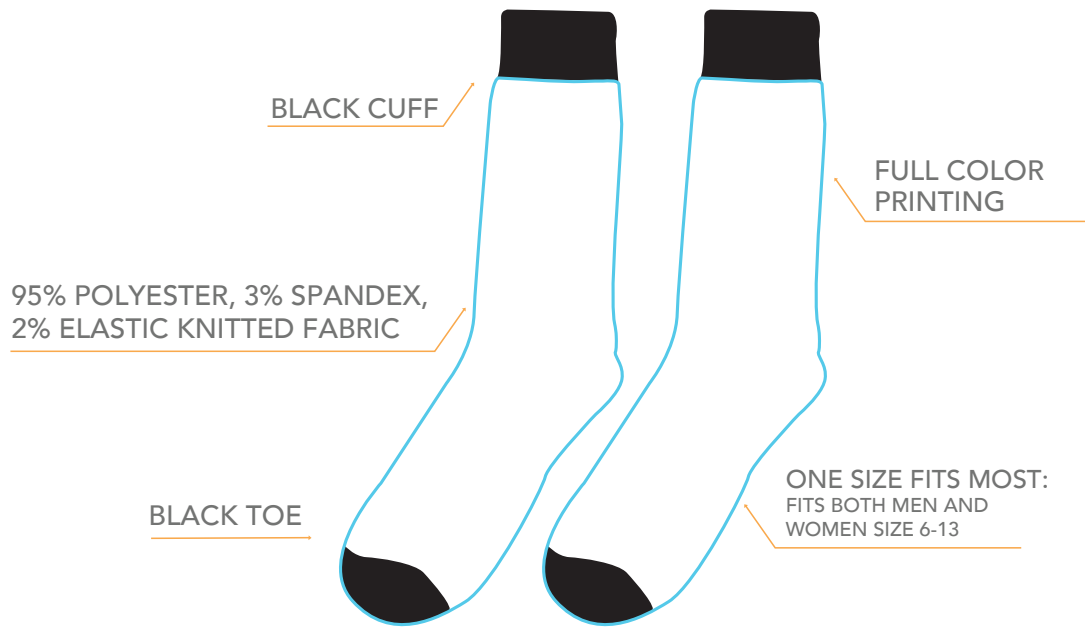

DTG SOCKS

PRODUCTION
TIME

MINIMUM
ORDER

FULL
COLOR

PREMIUM ADD ONS

Woven
Cuff Tag

Full Color
Hang Tag

Full Color
Wrap Tag

PRODUCTION TIME 25 DAYS

DTG SOCKS

BASE PRICE (R)

QTY	250	500	1000	2500	5000	10000
FULL COLOR DTG SOCKS	9.98	7.67	7.00	6.25	5.92	5.62

Base Price Includes: Direct-to-Garment full color printed socks with black cuff and toe. Bulk packaged.