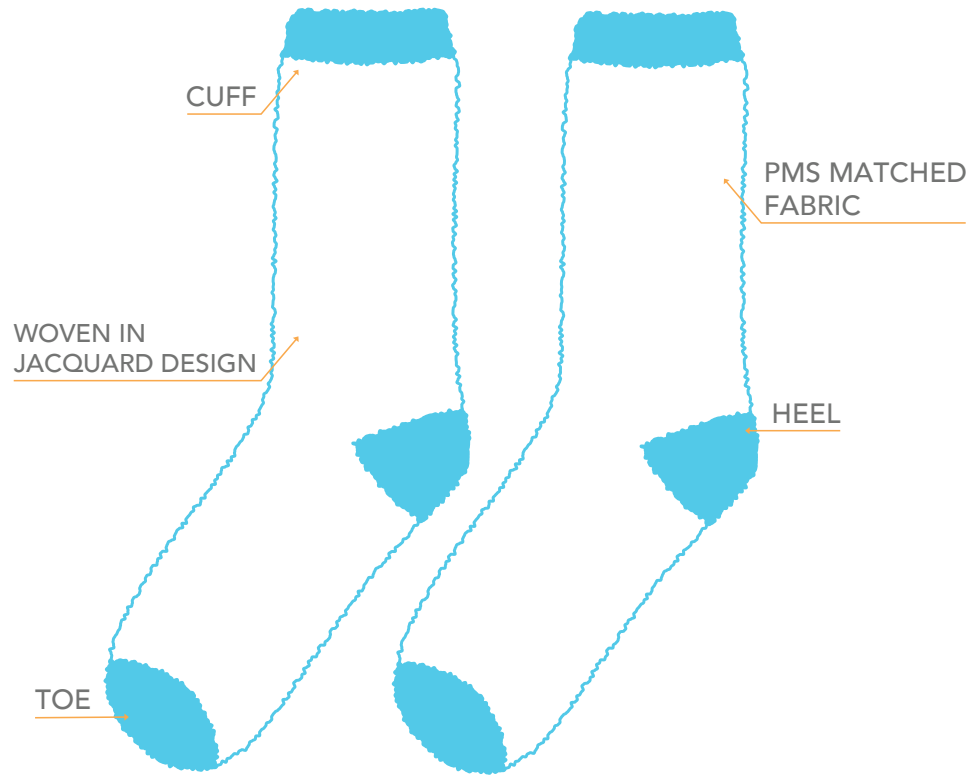

## PREMIUM ADD ONS

Full Color Hang Tag

Full Color Wrap Tag

Full Color Sock Box

Rubber Grips

PRODUCTION TIME 30 DAYS

# FUZZY SOCKS