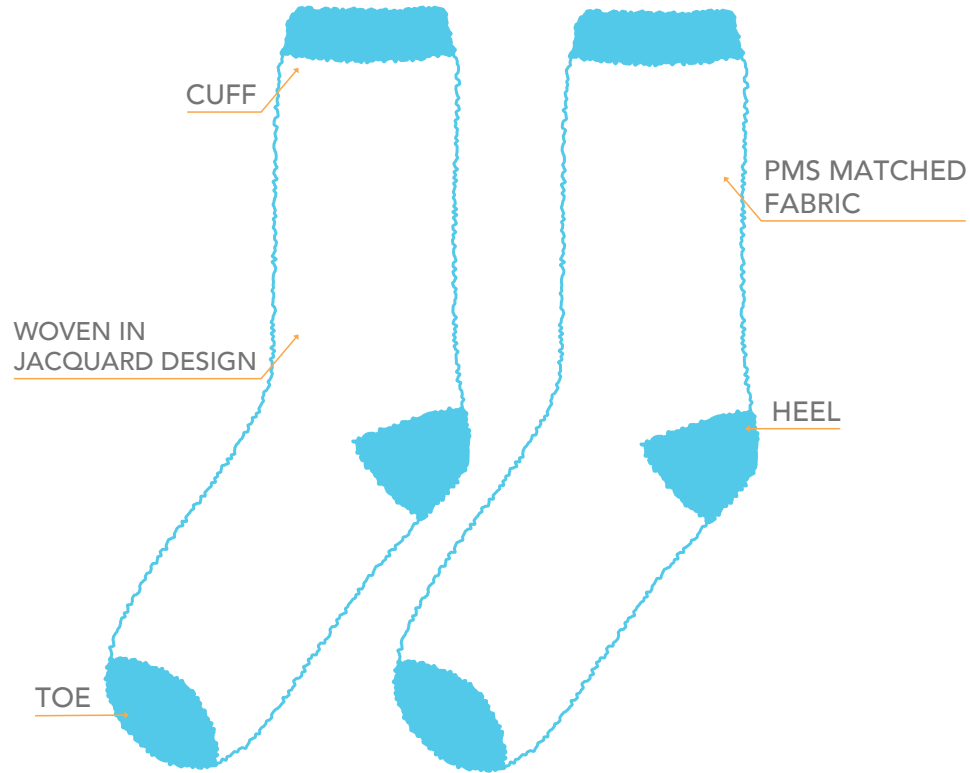

Rubber Grips

PRODUCTION TIME 30 DAYS

FUZZY SOCKS

BASE PRICE (R)

QTY	250	500	1000
FUZZY SOCKS	11.00	10.08	8.80

Base Price Includes: One pair of one size fits all fuzzy socks with woven-in, jacquard design up to 3 PMS colors total with choice of full color hang tag or a woven cuff tag, same design on left and right sock. Bulk Packaged with each pair swift tacked.