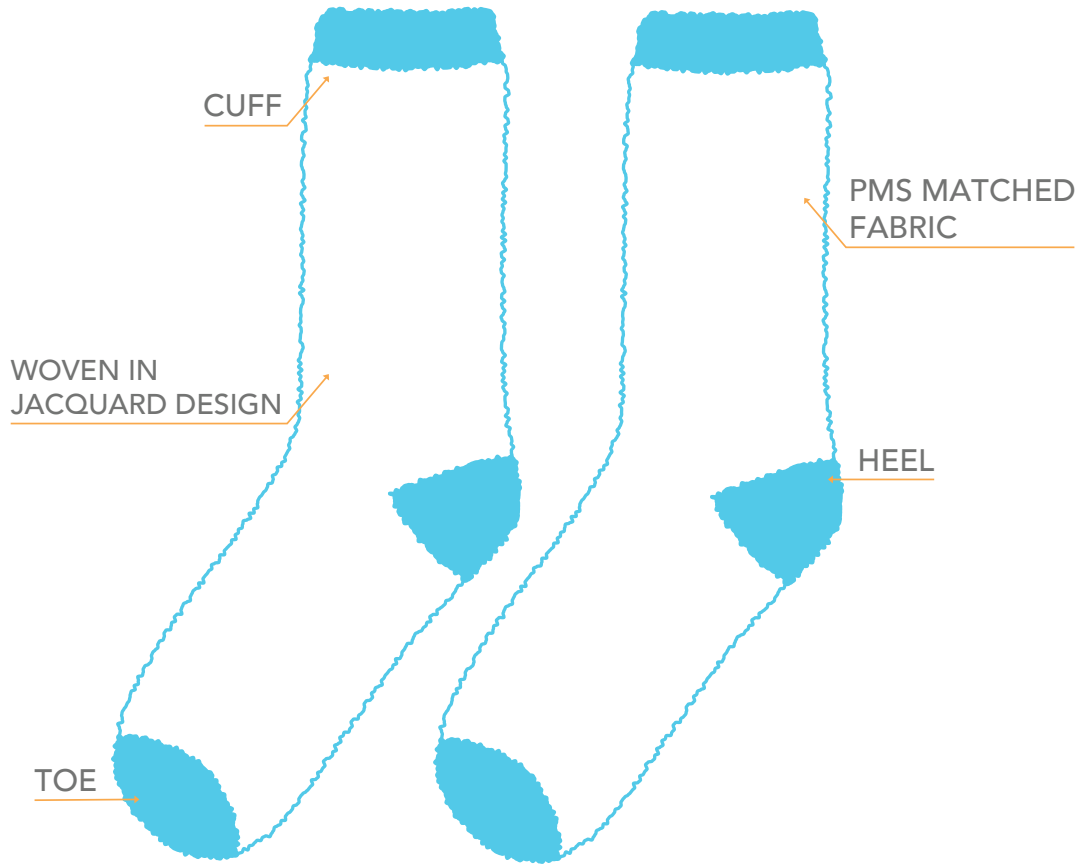

Rubber Grips

PRODUCTION TIME 30 DAYS

FUZZY SOCKS

BASE PRICE (R)

QTY	250	500	1000	2500	5000	10000
FUZZY SOCKS	11.00	10.08	8.80	8.25	7.94	6.32

Base Price includes: One pair of one size fits all fuzzy socks with woven-in, jacquard design up to 3 PMS colors total.