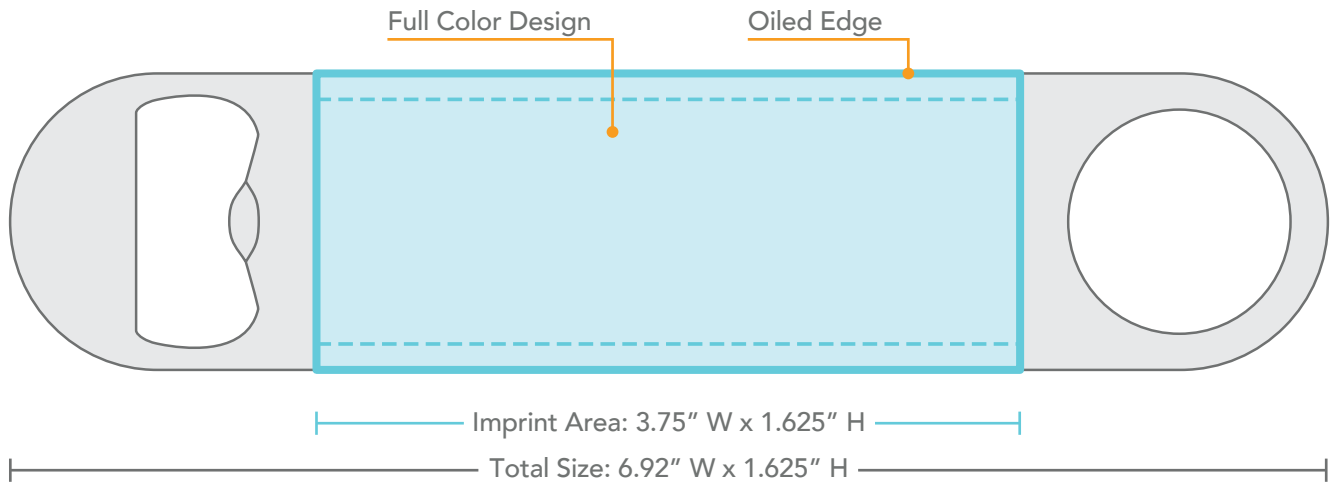

LVL Full Color Vegan Leather Bar Key

Upgrade to add a different design on the front & back

PRODUCTION TIME

MINIMUM ORDER

FULL COLOR

PRODUCTION TIME 20 DAYS

LVL Full Color Vegan Leather Bar Key

BASE PRICE (R)

QTY	250	500	1000
LVL BAR KEY	8.78	7.89	7.40

Base price includes: Metal bar key wrapped in vegan leather. Same full-color artwork on both sides with closest match stitching and oiled edges. Bulk packaged.

ADD-ONS (R)

QTY	250	500	1000
DIFFERENT DESIGN ON SECOND SIDE	1.25	0.83	0.67
INDIVIDUAL POLYBAG	0.33	0.28	0.27

Production time: 20 working days

Standard Packaging: 100 pcs/carton, 1 carton = 20 lbs.

Preproduction sample: \$100 (V) + 14 working days