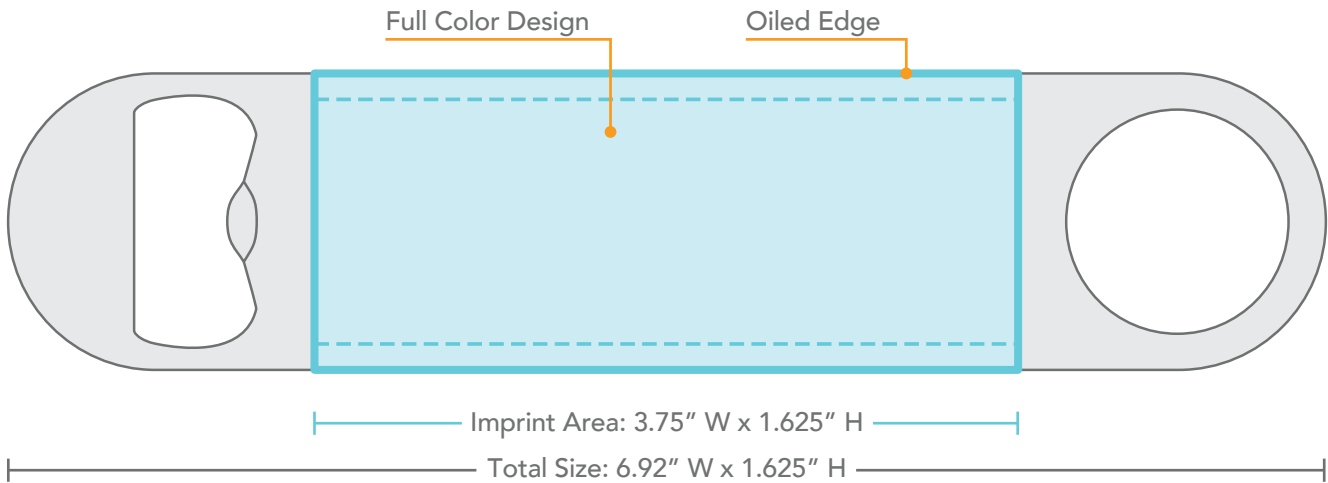

# LVL Full Color Vegan Leather Bar Key

Upgrade to add a different design on the front & back

PRODUCTION TIME

MINIMUM ORDER

FULL COLOR

**PRODUCTION TIME 22 DAYS** (up to 1000 qty)

## BASE PRICE (R)

QTY	250	500	1000	2500	5000	10000
<b>LVL BAR KEY</b>	<b>8.78</b>	<b>7.89</b>	<b>7.40</b>	<b>7.12</b>	<b>6.76</b>	<b>6.32</b>

Base price includes: Metal bar key wrapped in vegan leather. Same full-color artwork on both sides with closest match stitching and oiled edges. Individually polybagged.

## ADD-ONS (R)

QTY	250	500	1000	2500	5000	10000
<b>DIFFERENT DESIGN ON SECOND SIDE</b>	<b>1.25</b>	<b>0.83</b>	<b>0.67</b>	<b>0.50</b>	<b>0.42</b>	<b>0.33</b>

Production time: 22 working days (+3 working days for >1000 pcs)  
 Rush Production: 19 working days + 10% of total cost (when available)  
 Standard Packaging: 125 pcs/carton, 1 carton = 25 lbs.  
 Preproduction sample: \$100 (V) + 14 working days  
**All production times are quoted delivered to FOB 19125**