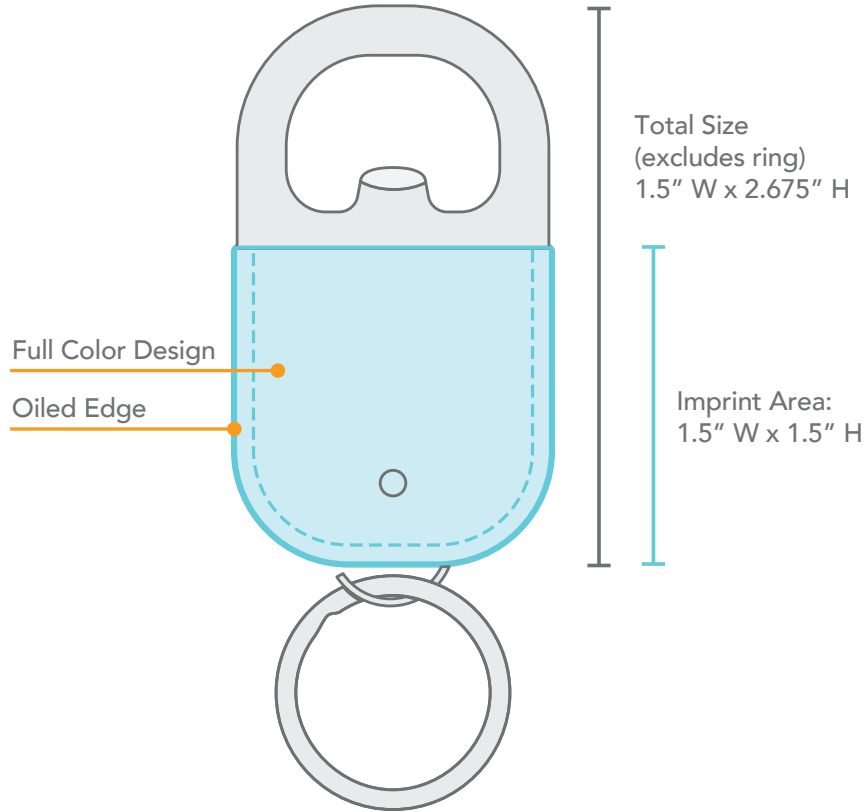

Full Color Vegan Leather Bottle Opener Key Chain

Upgrade to add a different design on the front & back

PRODUCTION TIME

MINIMUM ORDER

FULL COLOR

PRODUCTION TIME 22 DAYS (up to 1000 qty)

Full Color Vegan Leather Bottle Opener Key Chain

BASE PRICE (R)

QTY	250	500	1000	2500	5000	10000
LVL BOTTLE OPENER KEY CHAIN	5.19	4.57	4.32	4.07	3.86	3.78

Base price includes: Metal bottle opener wrapped in vegan leather with a split keyring. Same full-color artwork on both sides with closest match stitching and oiled edges. Individually polybagged.