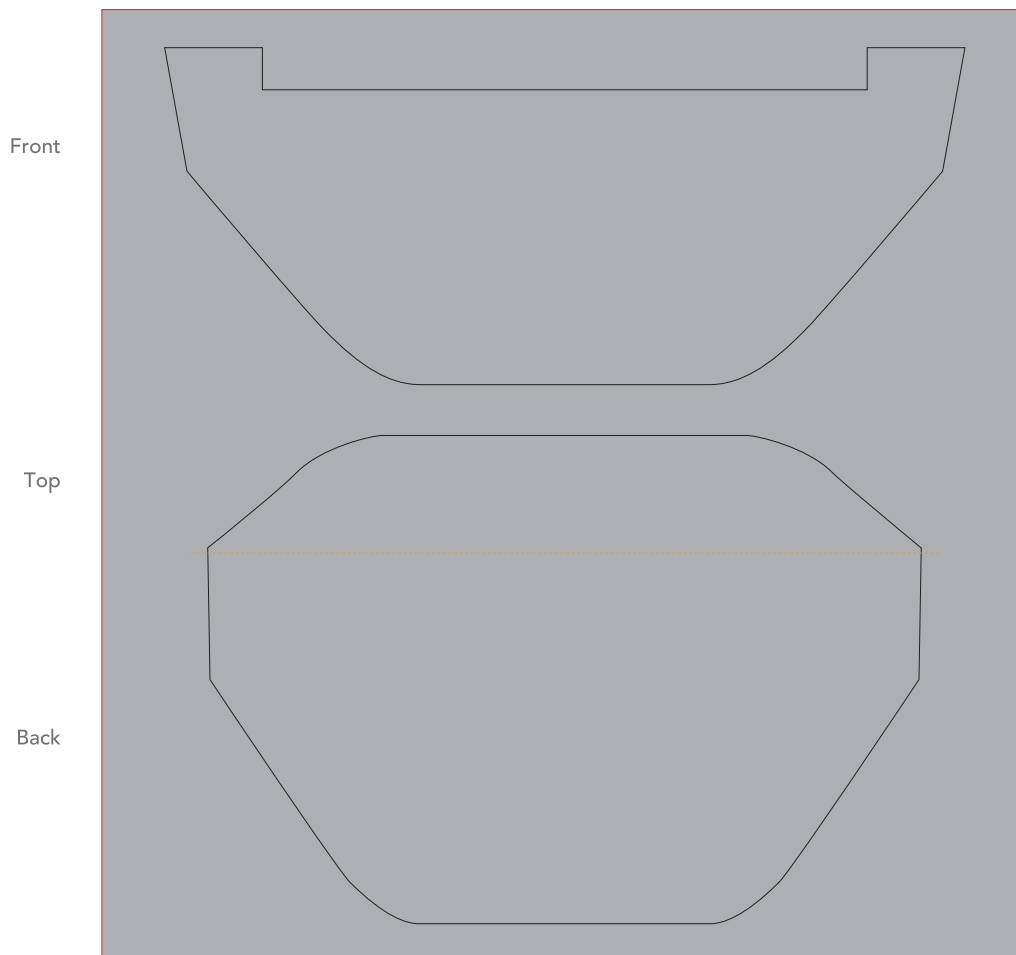

RECYCLED CANVAS FANNY PACK LINING

Flat Artwork Layout

NOTE: ART SHOWN AT 35%
Full Image Bleed Dimensions: 13.78"W x 14.17"H

All artwork must bleed to red line
Orange dotted line marks fold line
Black line marks product edge

DESIGN INFORMATION

Artwork cannot be placed, we recommend solid colors and/or repeating patterns
All artwork is printed using CMYK and PMS colors are for reference only