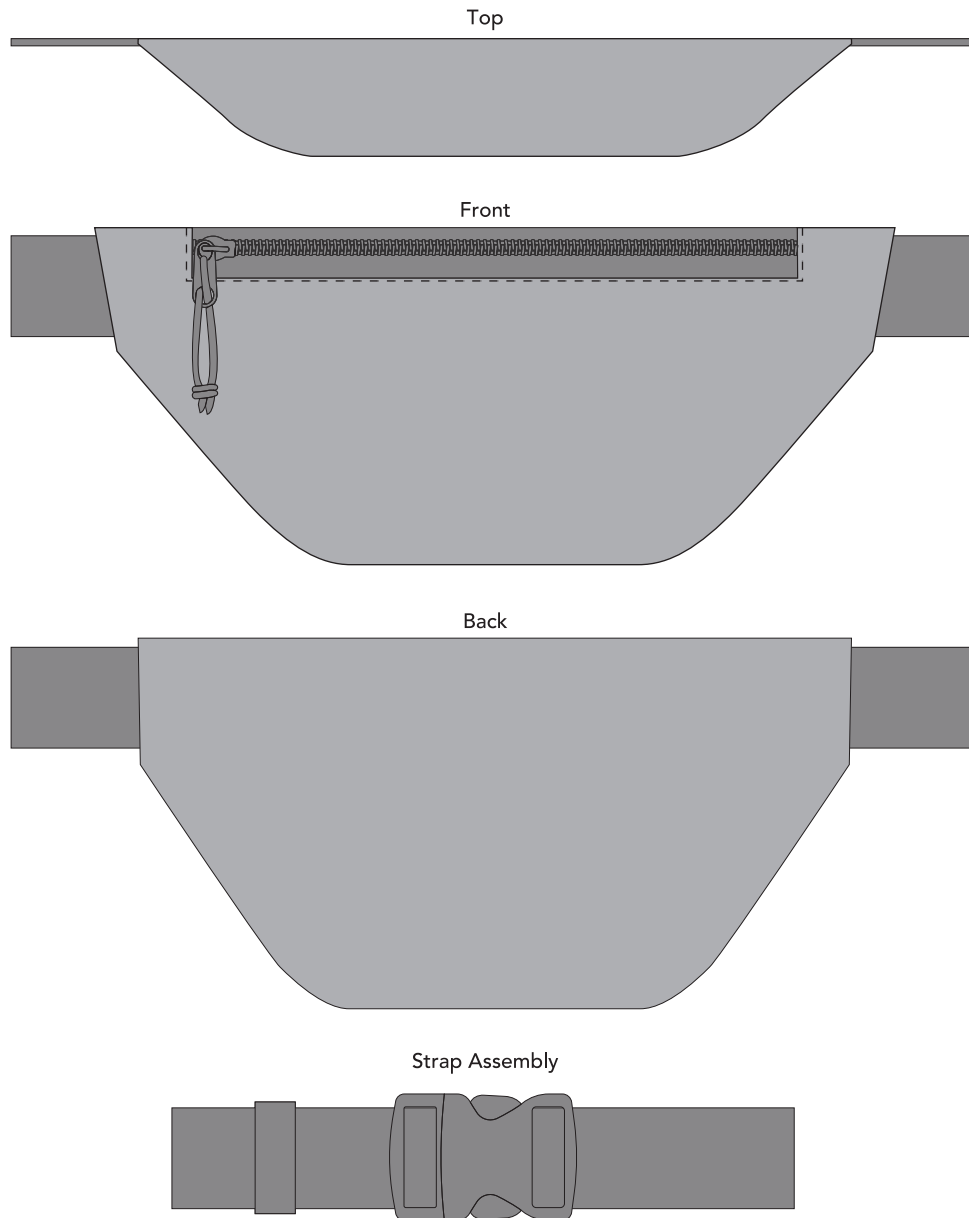

RECYCLED CANVAS FANNY PACK

Artwork Layout

NOTE: ART SHOWN AT 35%
Final Dimensions: 10.25"W x 5.0"H x 1.625"D
Final Strap Dimensions: 52"C x 1.5"H

Black line marks product edge
Black Dotted Line marks Stitch Line

RECYCLED CANVAS FANNY PACK

Flat Artwork Layout

NOTE: ART SHOWN AT 35%
Final Dimensions: 10.25"W x 5.0"H x 1.625"D

Blue dotted line marks artwork safe zone
All artwork must bleed to red line
Artwork will be covered under orange dotted line
Orange dotted line marks fold line
Black line marks product edge

NOTE: ART SHOWN AT 100%
Final Dimensions: 1.75"W x 2.875"H

Blue dotted line marks artwork safe zone
All artwork must bleed to red line
Black line marks product edge

PLACEMENT REFERENCE
HANG TAG ATTACHED TO LEFT SIDE WEBBING

Total Visible Folded Dimensions: 0.75"W x 1.5"H

Blue dotted line marks artwork safe zone

Artwork will be covered under orange dotted line

Orange dotted line marks fold line

Black line marks product edge

DESIGN INFORMATION