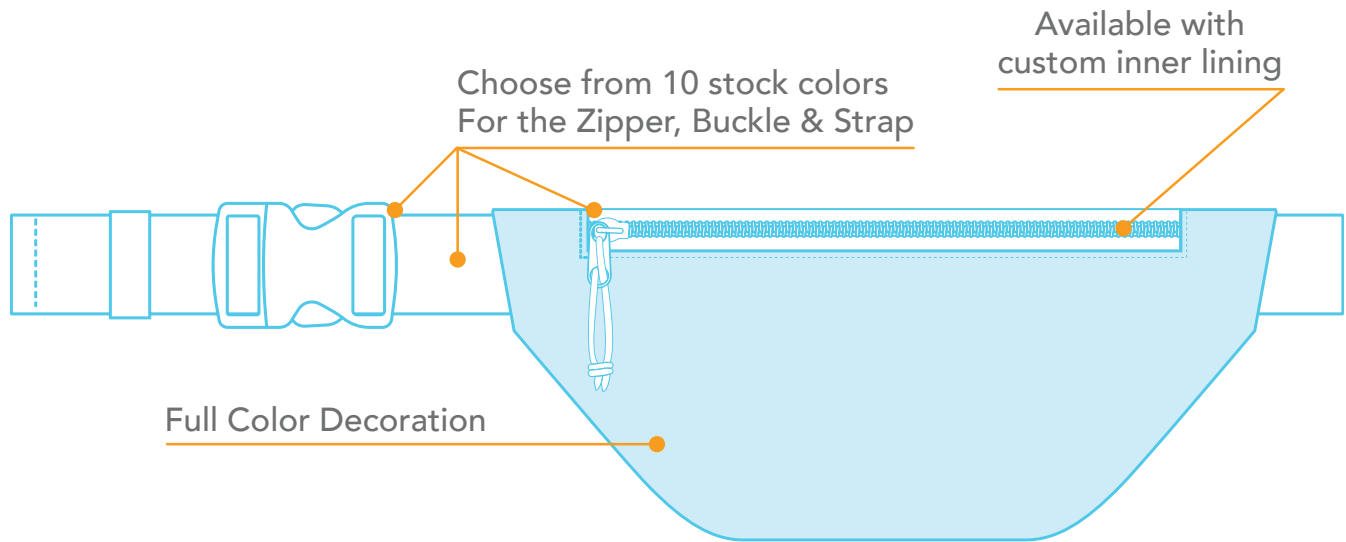

RECYCLED CANVAS FANNY PACK

Choose from 10 zipper, buckle & strap colors

PRODUCTION TIME

MINIMUM ORDER

FULL COLOR

PREMIUM ADD ONS

Custom Lining

Full-Color Hang Tag

Custom Woven Tag

PRODUCTION TIME 15 DAYS

RECYCLED CANVAS FANNY PACK

Made with 60g of post consumer plastic (~6 water bottles)

BASE PRICE (R)

QTY	100	250	500	1000
FULL COLOR RECYCLED CANVAS FANNY PACK	17.48	14.15	12.75	10.83

Base price includes: Custom full color, full bleed recycled canvas fanny pack. Choice of 10 trim colors for zipper, strap, and buckle. Bulk packaged.

ADD-ONS (R)

QTY	100	250	500	1000
ADD CUSTOM LINING	3.33	2.92	2.58	2.50
ADD CUSTOM WOVEN TAG	1.92	1.42	0.83	0.58
ADD HANG TAG	4.17	1.65	1.08	0.90
INDIVIDUAL POLYBAG	0.58	0.42	0.30	0.25