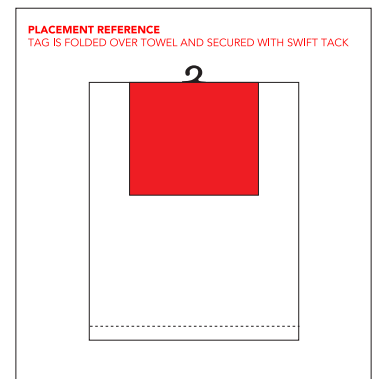

KITCHEN TOWEL

DESIGN 2

Artwork Layout

NOTE: ART SHOWN AT 20%
Final Dimensions: 16" W X 26" H

Black line marks product edge
Black Dotted Line marks Stitch Line

DESIGN INFORMATION

Printing is available on front of towel only
All artwork is printed using CMYK and PMS colors are for reference only
For best legibility, lines should be a minimum of 1mm

KITCHEN TOWEL

HANG TAG - SINGLE

Artwork Layout

NOTE: ART SHOWN AT 56%

Final Dimensions: 8.66" W X 8.5" H

Blue dotted line marks artwork safe zone

All artwork must bleed to red line

Artwork will be covered under orange dotted line

Orange dotted line marks fold line

Black line marks product edge

Black Dotted Line marks Stitch Line

DESIGN INFORMATION

All artwork is printed using CMYK and PMS colors are for reference only
For best legibility, lines should be a minimum of .25 mm

KITCHEN TOWEL

HANG TAG - PAIR

Artwork Layout

NOTE: ART SHOWN AT 56%

Final Dimensions: 8.66" W X 8.5" H

Blue dotted line marks artwork safe zone

All artwork must bleed to red line

Artwork will be covered under orange dotted line