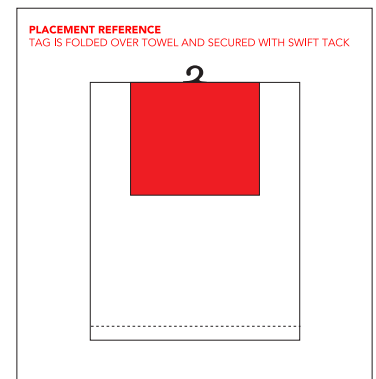

KITCHEN TOWEL

HANG TAG - SINGLE

Artwork Layout

NOTE: ART SHOWN AT 56%

Final Dimensions: 8.66" W X 8.5" H

Blue dotted line marks artwork safe zone

All artwork must bleed to red line

Artwork will be covered under orange dotted line

Orange dotted line marks fold line

Black line marks product edge

Black Dotted Line marks Stitch Line

DESIGN INFORMATION

All artwork is printed using CMYK and PMS colors are for reference only
For best legibility, lines should be a minimum of .25 mm

KITCHEN TOWEL

HANG TAG - PAIR

Artwork Layout

NOTE: ART SHOWN AT 56%

Final Dimensions: 8.66" W X 8.5" H

Blue dotted line marks artwork safe zone

All artwork must bleed to red line

Artwork will be covered under orange dotted line