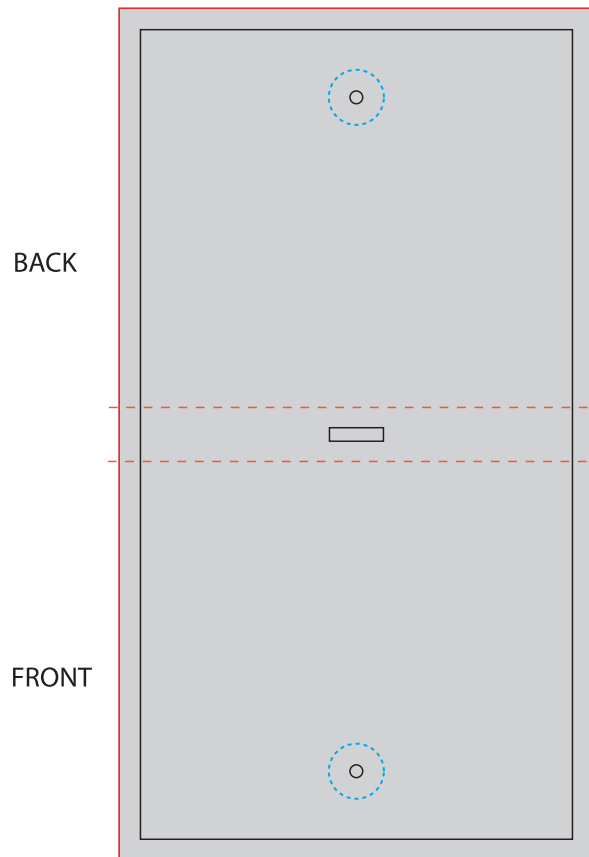

KITCHEN TOWEL

HANG TAG - PAIR

Artwork Layout

NOTE: ART SHOWN AT 56%

Final Dimensions: 8.66" W X 8.5" H

Blue dotted line marks artwork safe zone

All artwork must bleed to red line

Artwork will be covered under orange dotted line

Orange dotted line marks fold line

Black line marks product edge

Black Dotted Line marks Stitch Line

DESIGN INFORMATION

All artwork is printed using CMYK and PMS colors are for reference only
For best legibility, lines should be a minimum of .25 mm