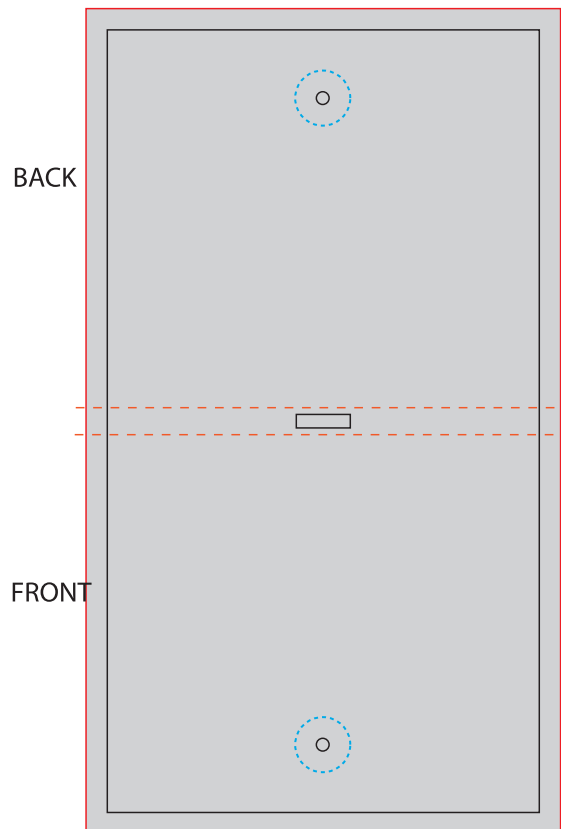

KITCHEN TOWEL

HANG TAG - SINGLE

Artwork Layout

NOTE: ART SHOWN AT 56%

Final Dimensions: 8.66" W X 8.5" H

Blue dotted line marks artwork safe zone

All artwork must bleed to red line

Artwork will be covered under orange dotted line

Orange dotted line marks fold line

Black line marks product edge

Black Dotted Line marks Stitch Line

DESIGN INFORMATION

All artwork is printed using CMYK and PMS colors are for reference only
For best legibility, lines should be a minimum of .25 mm