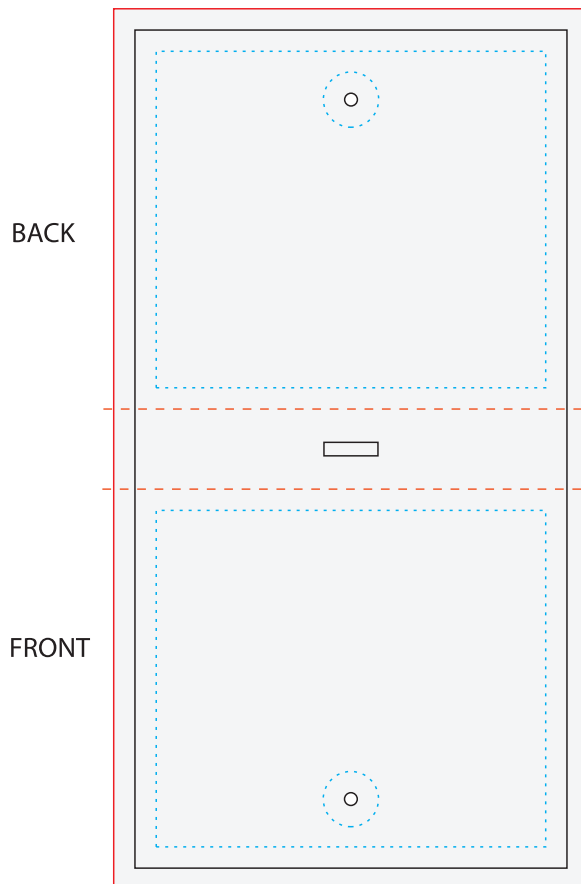

OVEN MITT

DESIGN 2

Artwork Layout

NOTE: ART SHOWN AT 35%
Final Dimensions: 7.5" W X 11.5" H

Blue dotted line marks artwork safe zone
All artwork must bleed to red line
Black line marks product edge
Black Dotted Line marks Stitch Line

SIDE A

SIDE B

DESIGN INFORMATION

Printing is available on both sides

All artwork is printed using CMYK and PMS colors are for reference only

Hanging Loop and Binding must match in color

For best legibility, lines should be a minimum of 1mm

OVEN MITT

HANG TAG - SINGLE

Artwork Layout

NOTE: ART SHOWN AT 56%
Final Dimensions: 4" W X 7.76" H

Blue dotted line marks artwork safe zone
All artwork must bleed to red line
Artwork will be covered under orange dotted line
Orange dotted line marks fold line
Black line marks product edge
Black Dotted Line marks Stitch Line

Final Dimensions: 2" W X 1.5" H

Blue dotted line marks artwork safe zone

All artwork must bleed to red line

Artwork will be covered under orange dotted line

Orange dotted line marks fold line

Black line marks product edge