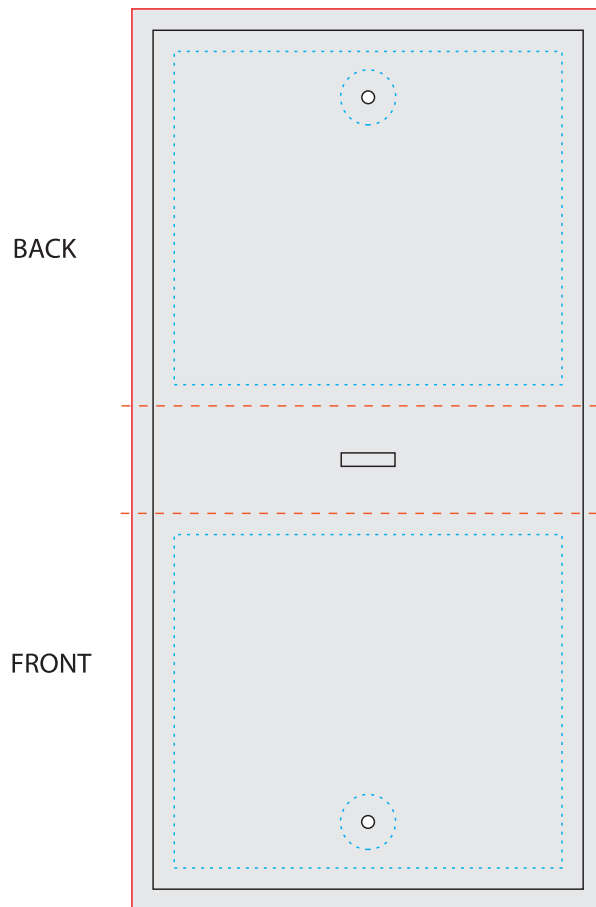

OVEN MITT

HANG TAG - PAIR

Artwork Layout

NOTE: ART SHOWN AT 56%
Final Dimensions: 4" W X 7.98" H

Blue dotted line marks artwork safe zone
All artwork must bleed to red line
Artwork will be covered under orange dotted line
Orange dotted line marks fold line
Black line marks product edge
Black Dotted Line marks Stitch Line

DESIGN INFORMATION

All artwork is printed using CMYK and PMS colors are for reference only
For best legibility, lines should be a minimum of .25 mm