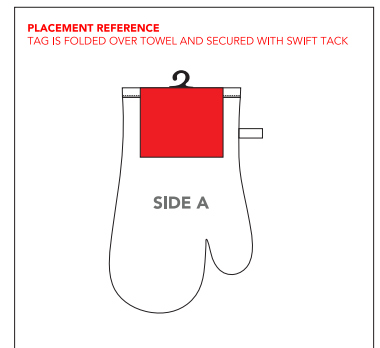

Printing is available on both sides

All artwork is printed using CMYK and PMS colors are for reference only

Hanging Loop and Binding must match in color

For best legibility, lines should be a minimum of 1mm

SIDE A

SIDE B

DESIGN INFORMATION

Printing is available on both sides

All artwork is printed using CMYK and PMS colors are for reference only

Hanging Loop and Binding must match in color

For best legibility, lines should be a minimum of 1mm

OVEN MITT

HANG TAG - SINGLE

Artwork Layout

NOTE: ART SHOWN AT 56%
Final Dimensions: 4" W X 7.76" H

Blue dotted line marks artwork safe zone
All artwork must bleed to red line
Artwork will be covered under orange dotted line
Orange dotted line marks fold line
Black line marks product edge
Black Dotted Line marks Stitch Line

Blue dotted line marks artwork safe zone
All artwork must bleed to red line
Artwork will be covered under orange dotted line
Orange dotted line marks fold line
Black line marks product edge
Black Dotted Line marks Stitch Line