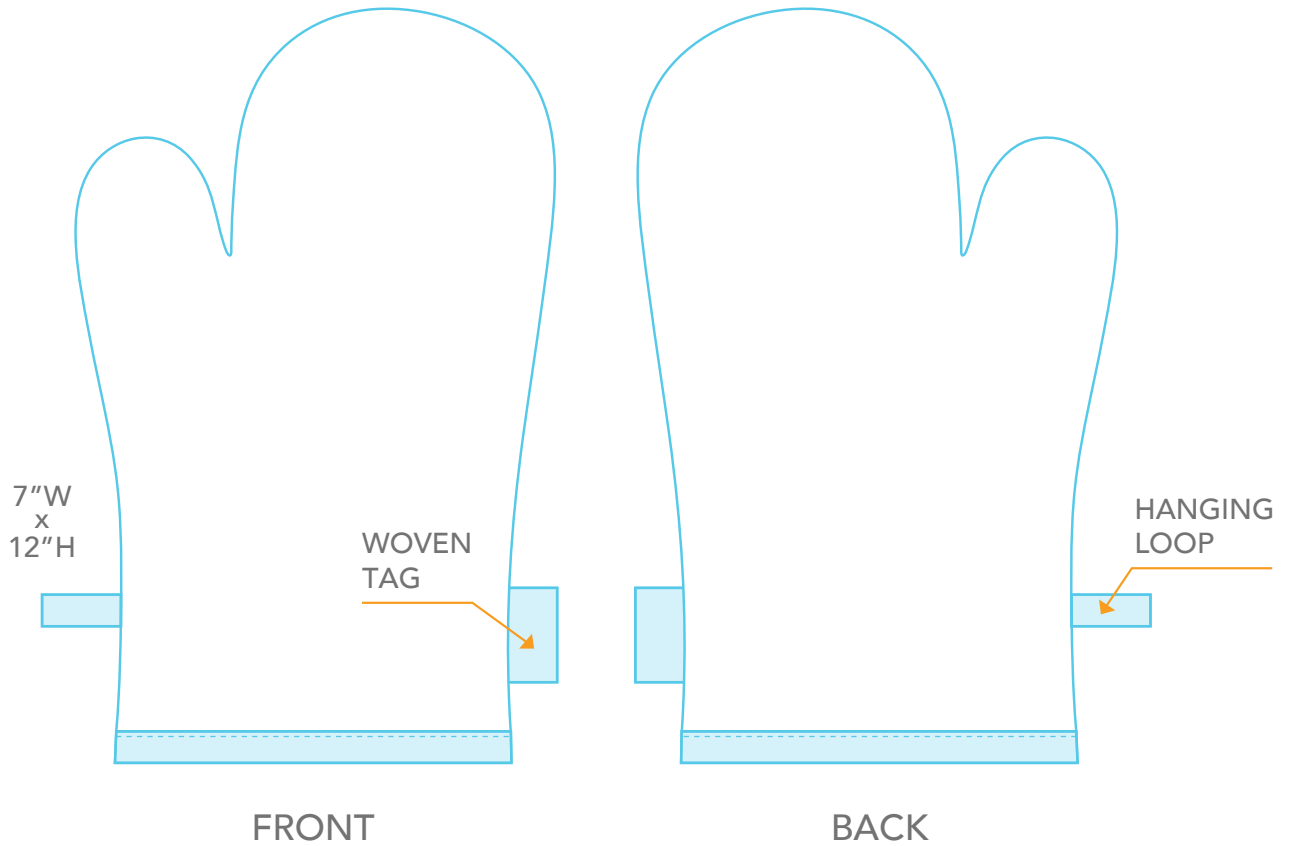

OVEN MITTS

BASE PRICE (R)

QTY	250	500	1000
OVEN MITT	11.67	10.42	9.42
TWO OVEN MITTS IN A HANG TAG	23.33	20.83	19.17

Base price includes: Full color cotton oven mitt (7x12") with printing on both sides, solid color trim, and sewn-in care label. Bulk packaged.

ADD-ONS (R)

QTY	250	500	1000
WOVEN TAG	0.83	0.50	0.33
INDIVIDUAL HANG TAG	1.08	0.83	0.67
INDIVIDUAL POLYBAG	0.50	0.42	0.33

Production time: 30 working days

Packaging Specs: Single oven mitt: 100 pcs/carton 16 lbs, 2 oven mitt set: 50 pcs/carton 16 lbs

Preproduction sample: $250 (V) + 15 working days

All production times are quoted delivered to FOB 19125

ASK HOW YOU CAN SAVE WITH SEA SHIPPING

ASI: 45657 / PPAI: 564497

*All pricing subject to change. Please confirm with your Pop! Sales representative prior to placing any order.