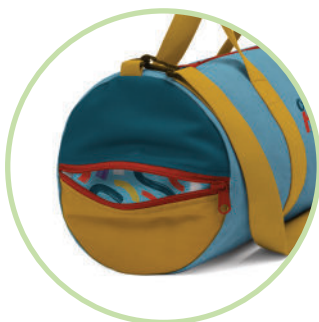

FULL COLOR

RECYCLED CANVAS DUFFEL BAG

Made with 300g of post consumer waste
(~30 water bottles)

Ask your sales rep for details.

FEATURED ADD-ONS:

FULL COLOR
RPET LINING

SIDE POCKET

CUSTOM
WRAP TAG