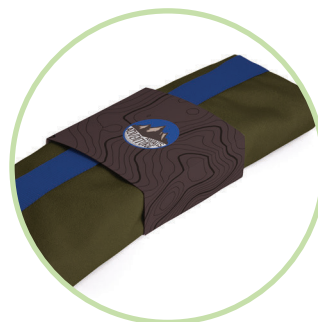

FULL COLOR

# RECYCLED CANVAS DUFFEL BAG

Made with 300g of post consumer waste  
(~30 water bottles)

## FEATURED ADD-ONS:

FULL COLOR  
RPET LINING

SIDE POCKET

CUSTOM  
WRAP TAG

**FREE SETUP** • **FREE VIRTUAL MOCK-UPS** • **FREE PANTONE MATCHING**  
Minimum order of 50 • Production time: 15 working days • Inquire for pricing