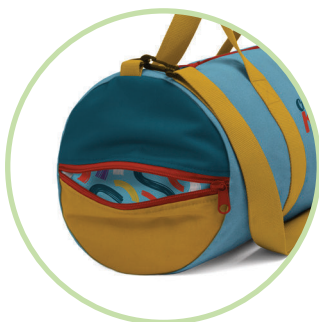

# RECYCLED CANVAS DUFFEL BAG

Made with 300g of post consumer waste  
(~30 water bottles)

## FEATURED ADD-ONS:

FULL COLOR  
RPET LINING

SIDE POCKET

CUSTOM  
WRAP TAG

**FREE SETUP** • **FREE VIRTUAL MOCK-UPS** • **FREE PANTONE MATCHING**  
Minimum order of 50 • Production time: 15 working days • Inquire for pricing