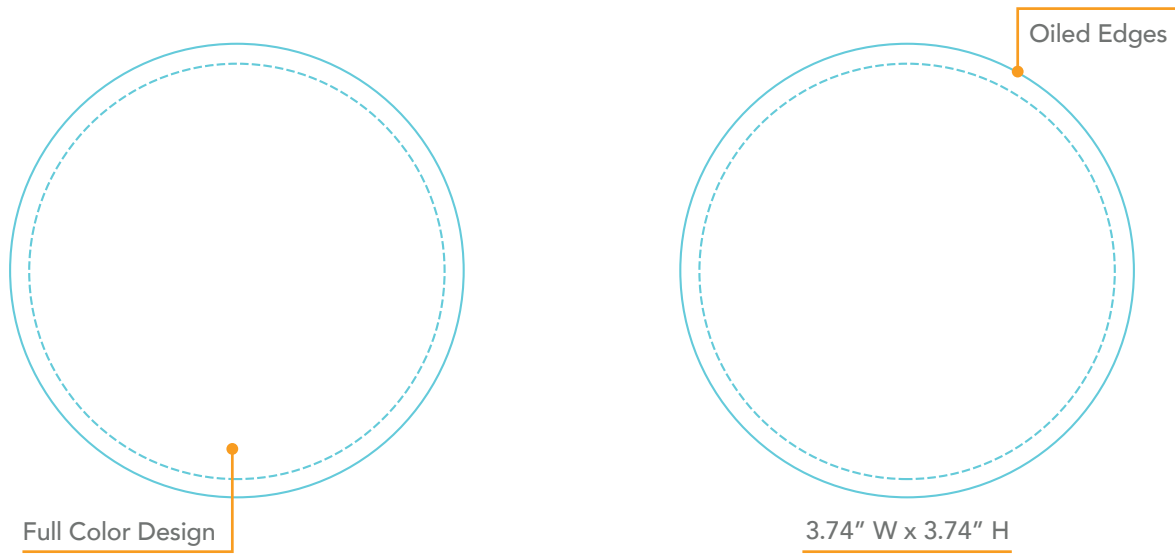

LVL Full Color Vegan Leather Coasters

Available as single coasters,
sets of 4, or sets of 4 in a metal holder

PRODUCTION
TIME

MINIMUM
ORDER

FULL
COLOR

PRODUCTION TIME 20 DAYS (up to 2000 qty)

Full Color Vegan Leather Coasters

BASE PRICE (R)

QTY	250	500	1000
SINGLE COASTER	2.90	2.17	2.08
SET OF 4 COASTERS	9.62	7.20	6.92
SET OF 4 COASTERS WITH HOLDER	12.40	10.58	10.00

Base pricing includes: Individual coaster - full color printing on 1 side, solid color on reverse and oiled edges with closest match stitching, bulk packaged. Coaster set in a holder - 4 matching coasters (full color printing on 1 side, solid color on reverse and oiled edges with closest match stitching) in a black metal holder, packaged in a clear box. Coaster set - 4 matching coasters (full color printing on 1 side, solid color on reverse and oiled edges with closest match stitching) in a white, unimprinted paper wrap band.