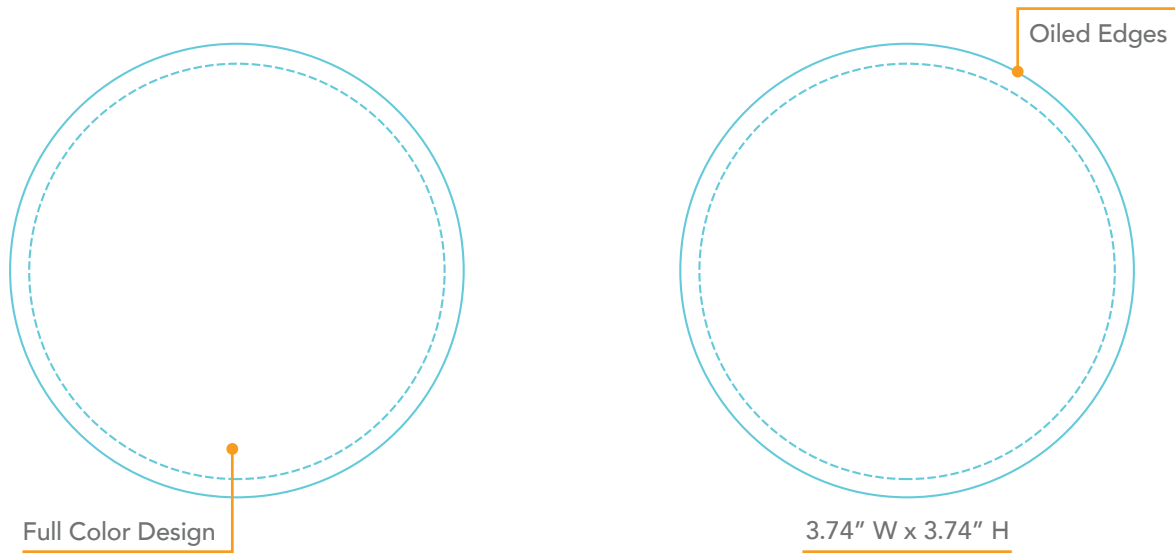

LVL Full Color Vegan Leather Coasters

Available as single coasters,
sets of 4, or sets of 4 in a metal holder

PRODUCTION
TIME

MINIMUM
ORDER

FULL
COLOR

PRODUCTION TIME 20 DAYS (up to 2000 qty)

Full Color Vegan Leather Coasters

BASE PRICE (R)

| QTY | 250 | 500 | 1000 |
|-------------------------------|-------|-------|-------|
| SINGLE COASTER | 2.90 | 2.17 | 2.08 |
| SET OF 4 COASTERS | 9.62 | 7.20 | 6.92 |
| SET OF 4 COASTERS WITH HOLDER | 12.40 | 10.58 | 10.00 |

Base pricing includes: Individual coaster - full color printing on 1 side, solid color on reverse and oiled edges with closest match stitching, bulk packaged. Coaster set in a holder - 4 matching coasters (full color printing on 1 side, solid color on reverse and oiled edges with closest match stitching) in a black metal holder, packaged in a clear box. Coaster set - 4 matching coasters (full color printing on 1 side, solid color on reverse and oiled edges with closest match stitching) in a white, unimprinted paper wrap band.