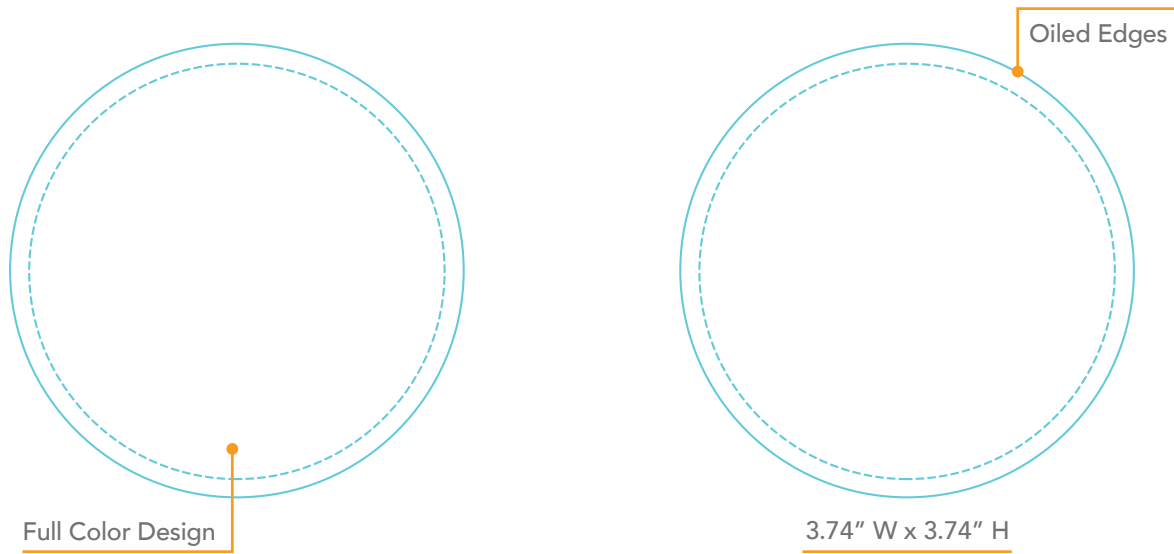

# LVL Full Color Vegan Leather Coasters

Available as single coasters,  
sets of 4, or sets of 4 in a metal holder

PRODUCTION  
TIME

MINIMUM  
ORDER

FULL  
COLOR

**PRODUCTION TIME 18 DAYS** (up to 2000 qty)

## BASE PRICE (R)

QTY	250	500	1000
SINGLE COASTER	2.90	2.17	2.08
SET OF 4 COASTERS	9.62	7.20	6.92
SET OF 4 COASTERS WITH HOLDER	12.40	10.58	10.00

Base pricing includes: Individual coaster - full color printing on 1 side, solid color on reverse and oiled edges with closest match stitching, bulk packaged. Coaster set in a holder - 4 matching coasters (full color printing on 1 side, solid color on reverse and oiled edges with closest match stitching) in a black metal holder, packaged in a clear box. Coaster set - 4 matching coasters (full color printing on 1 side, solid color on reverse and oiled edges with closest match stitching) in a white, unimprinted paper wrap band.