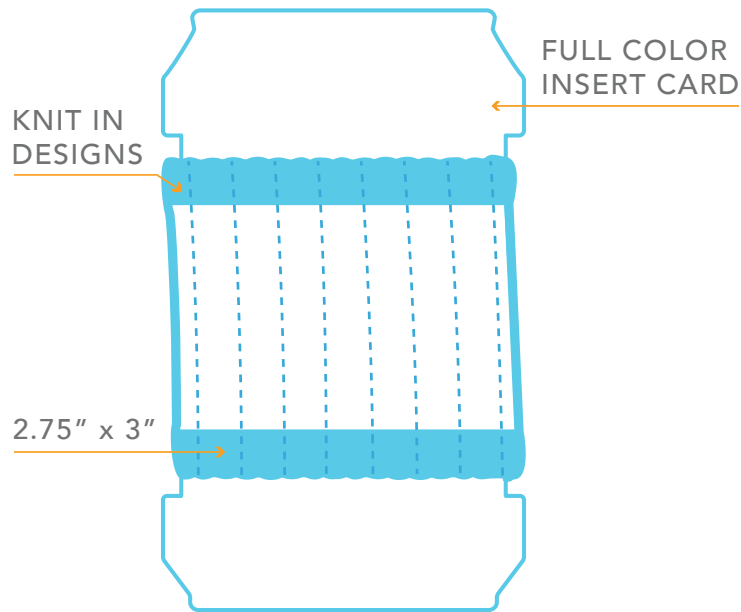

CAN COZY

Includes a custom,
full color insert card

PRODUCTION
TIME

MINIMUM
ORDER

PANTONE
MATCHED

PRODUCTION TIME 20 DAYS (up to 1000 qty)

CAN COZY

BASE PRICE (R)

QTY	250	500	1000
CAN COZY	5.33	4.35	3.25

Base price includes: Can holder with custom knit in design (up to 3 PMS colors, 2 stock colors) on a full color printed insert card. Bulk packaged.

ADD-ONS (R)

QTY	250	500	1000
REMOVE INSERT CARD	-0.50	-0.42	-0.33
INDIVIDUAL POLYBAG	0.33	0.25	0.20