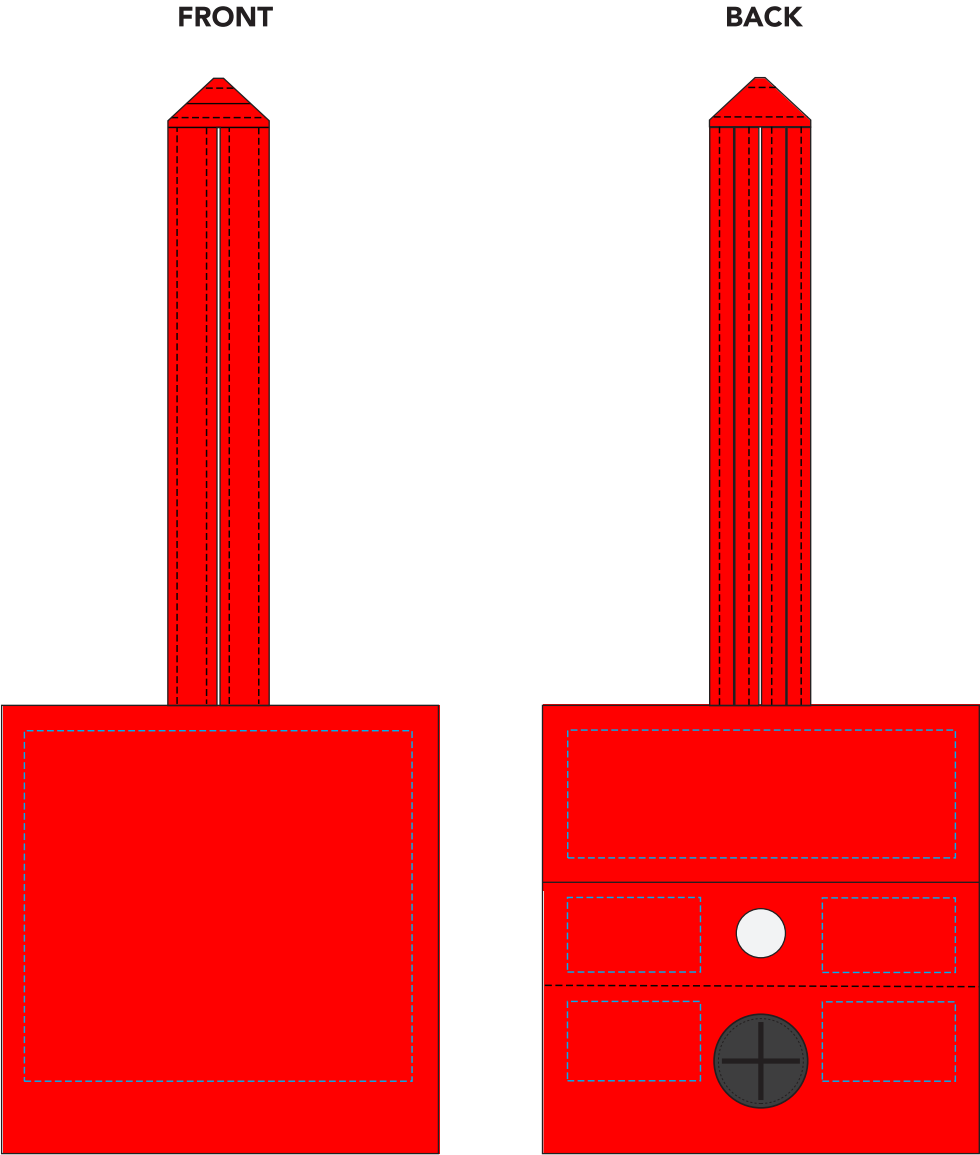

# LVL DOG WASTE BAG DISPENSER

## Artwork Layout

NOTE: ART SHOWN AT 65%  
Final Pouch Dimensions: 3.5" W X 3.5" H  
Final Strap Dimensions: 0.375"W x 5"H  
Blue dotted line marks artwork safe zone  
Black line marks product edge  
Black Dotted Line marks Stitch Line

### DESIGN INFORMATION

Base product includes full bleed imprint on front/back and 1 solid color for the strap  
Only 1 pms color can be referenced for digital printing  
Different colors on front and back may not align perfectly on fold  
For best results artwork line thickness should be at least 0.5mm thick  
Rubber grommet is always black, snap is always silver

## Flat Artwork

NOTE: ART SHOWN AT 65%  
Final Pouch Dimensions: 3.5" W X 3.5" H  
Final Strap Dimensions: 0.375"W x 5"H  
Blue dotted line marks artwork safe zone  
All artwork must bleed to red line  
Artwork will be covered under orange dotted line  
Orange dotted line marks fold line  
Black line marks product edge  
Black Dotted Line marks Stitch Line