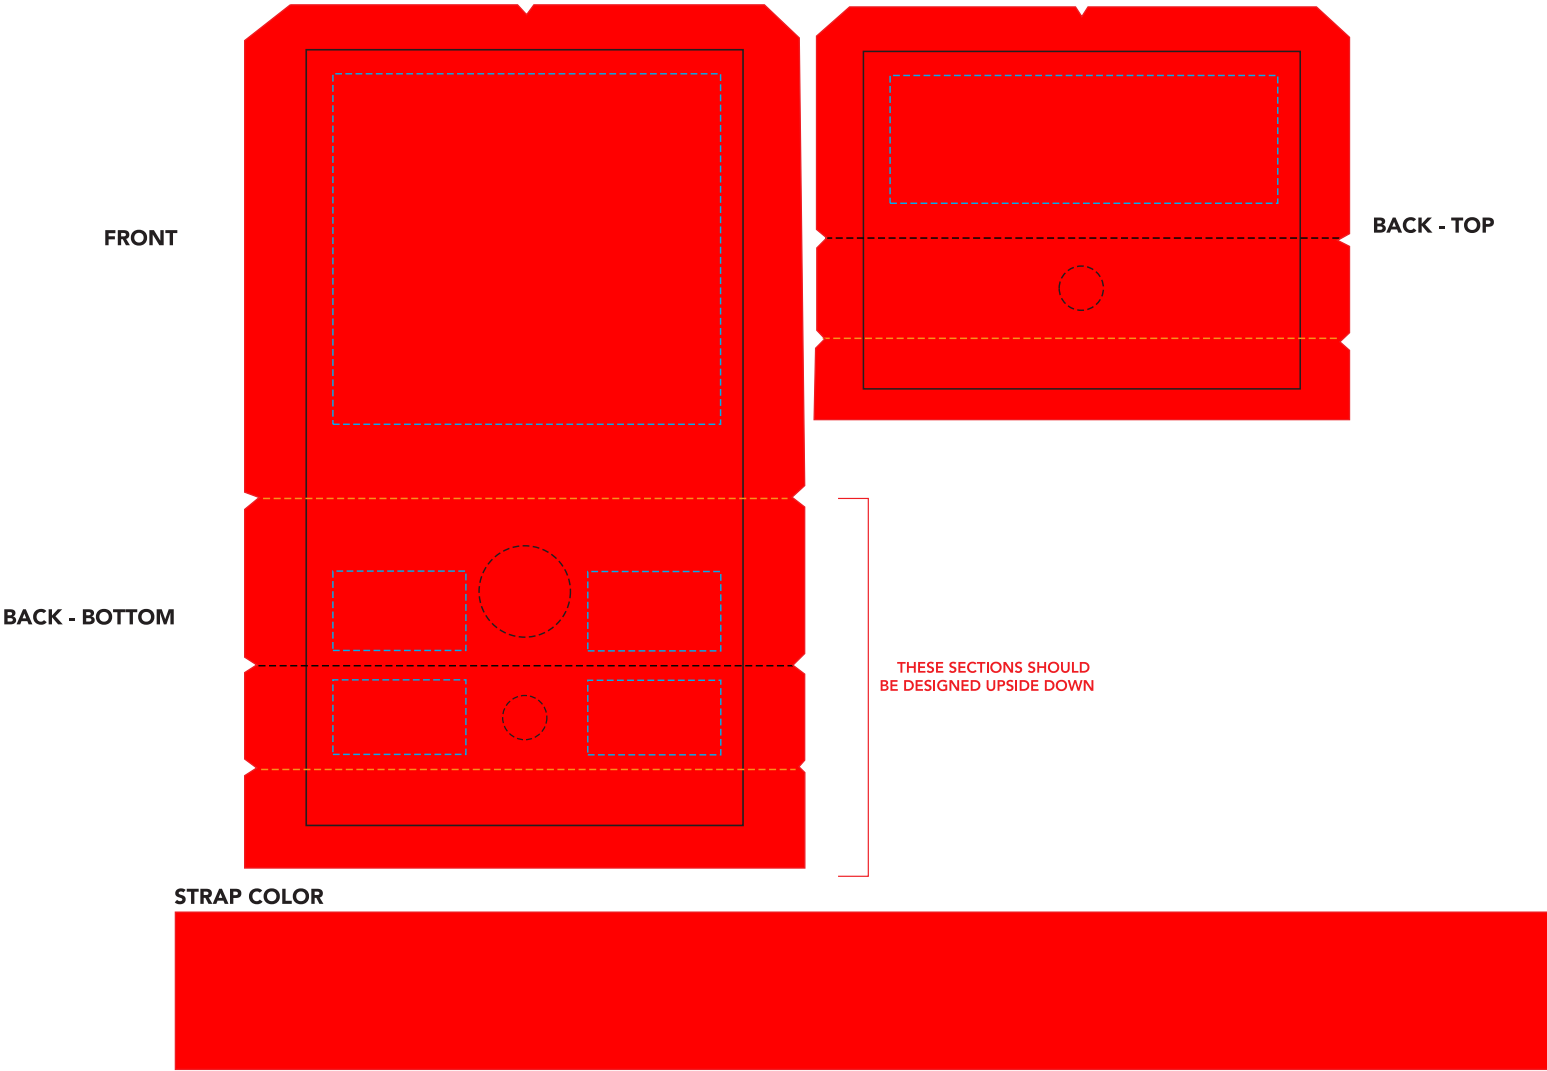

## Artwork Layout

NOTE: ART SHOWN AT 65%  
Final Pouch Dimensions: 3.5" W X 3.5" H  
Final Strap Dimensions: 0.375"W x 5"H  
Blue dotted line marks artwork safe zone  
Black line marks product edge  
Black Dotted Line marks Stitch Line

### DESIGN INFORMATION

Base product includes full bleed imprint on front/back and 1 solid color for the strap  
Only 1 pms color can be referenced for digital printing  
Different colors on front and back may not align perfectly on fold  
For best results artwork line thickness should be at least 0.5mm thick  
Rubber grommet is always black, snap is always silver

## Flat Artwork

NOTE: ART SHOWN AT 65%  
Final Pouch Dimensions: 3.5" W X 3.5" H  
Final Strap Dimensions: 0.375"W x 5"H  
Blue dotted line marks artwork safe zone  
All artwork must bleed to red line  
Artwork will be covered under orange dotted line  
Orange dotted line marks fold line  
Black line marks product edge  
Black Dotted Line marks Stitch Line