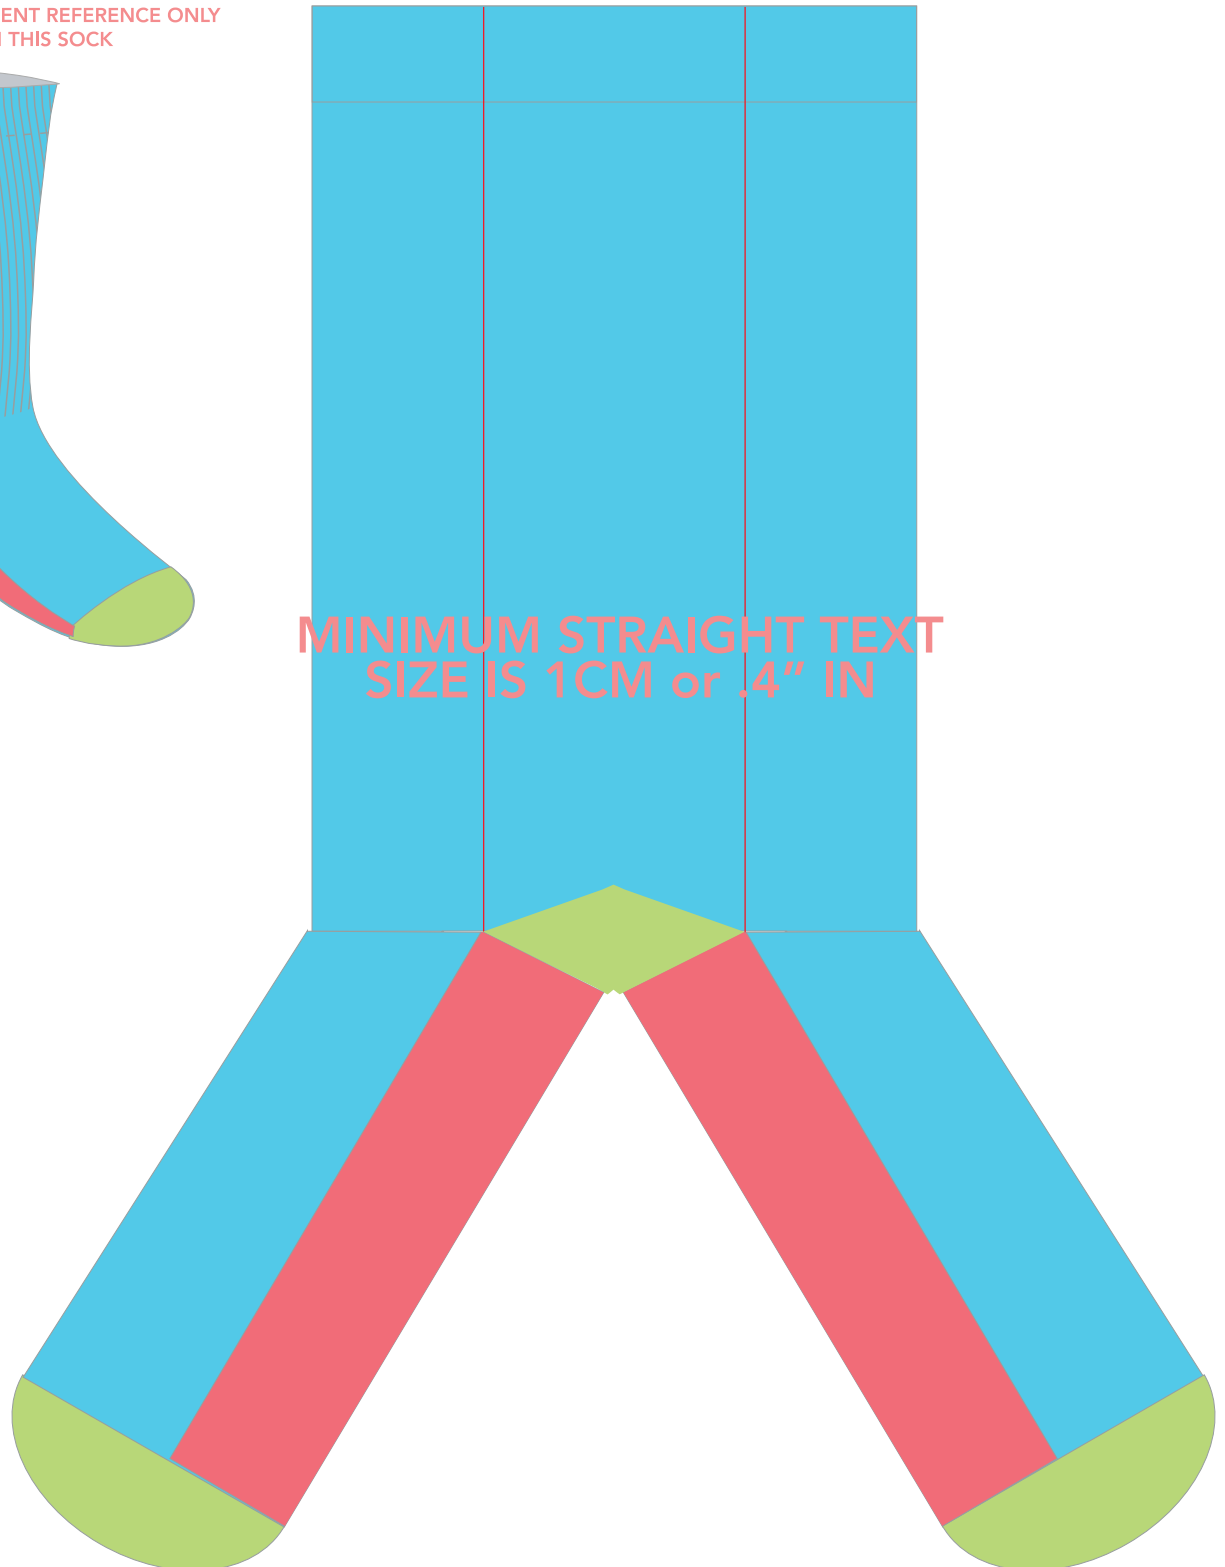

ATHLETIC SOCKS - RIBBED

REFERENCE GUIDE

SOCK FOR TEMPLATE PLACEMENT REFERENCE ONLY
DO NOT DESIGN IN THIS SOCK

MINIMUM STRAIGHT TEXT
SIZE IS 1CM or .4" IN