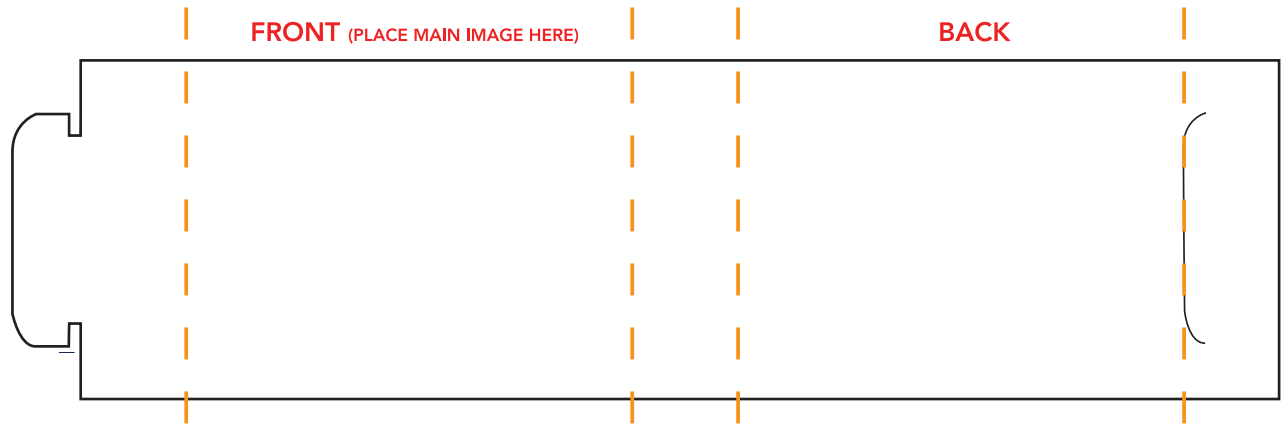

HOW TO USE

1. Use the reference sock to understand what each part of the template represents.
2. Please ensure your design is continuous around the entire sock. Keep in mind the sock is a tube.
3. Please limit your design to 6 total colors (3 PMS matched, 3 closest matches)
NOTE: Toe, heel and cuff colors are included in the 6 colors.
4. Use the guide in the reference sock and template to ensure your designs meet minimum text and line size.
 - All text that is straight must be at least .4" IN or 1 CM in height.
 - Diagonal text must be a minimum of .6" IN or 1.5 CM in height.
 - Lines must be at least .062" IN or .15 CM in width.
5. The toes and heel cannot be printed on.
6. The cuff can be printed, however, more spandex is used in the knitting process in the cuff which results in some distortion of any printing within it.

ATHLETIC SOCKS - RIBBED

REFERENCE GUIDE

SOCK FOR TEMPLATE PLACEMENT REFERENCE ONLY
DO NOT DESIGN IN THIS SOCK

MINIMUM STRAIGHT TEXT
SIZE IS 1CM or .4" IN

ATHLETIC SOCKS - RIBBED

REFERENCE GUIDE

MINIMUM LINE SIZE IS .15 CM or .062" IN
USE THESE LINES AS GUIDES

MINIMUM DIAGONAL TEXT
SIZE IS 1.5 CM or .6" IN

HANG TAG

Artwork Layout

NOTE: ART SHOWN AT 100%
Final Dimensions: 2.5" W X 6" H

----- Hole punch margin area
- - - - - Gray line marks Fold lines
300gsm weight

WRAP TAG

Artwork Layout

NOTE: ART SHOWN AT 70%

— — — BLACK DOTTED LINE MARKS FOLD LINE

STANDARD SOCK BOX

TOP OF BOX : EXTERIOR PRINTING

Artwork Layout

NOTE: ART SHOWN A 60%
Blue dotted line marks artwork safe zone
All artwork must bleed to red line
Orange dotted line marks fold line
DO NOT PRINT GUIDELINES