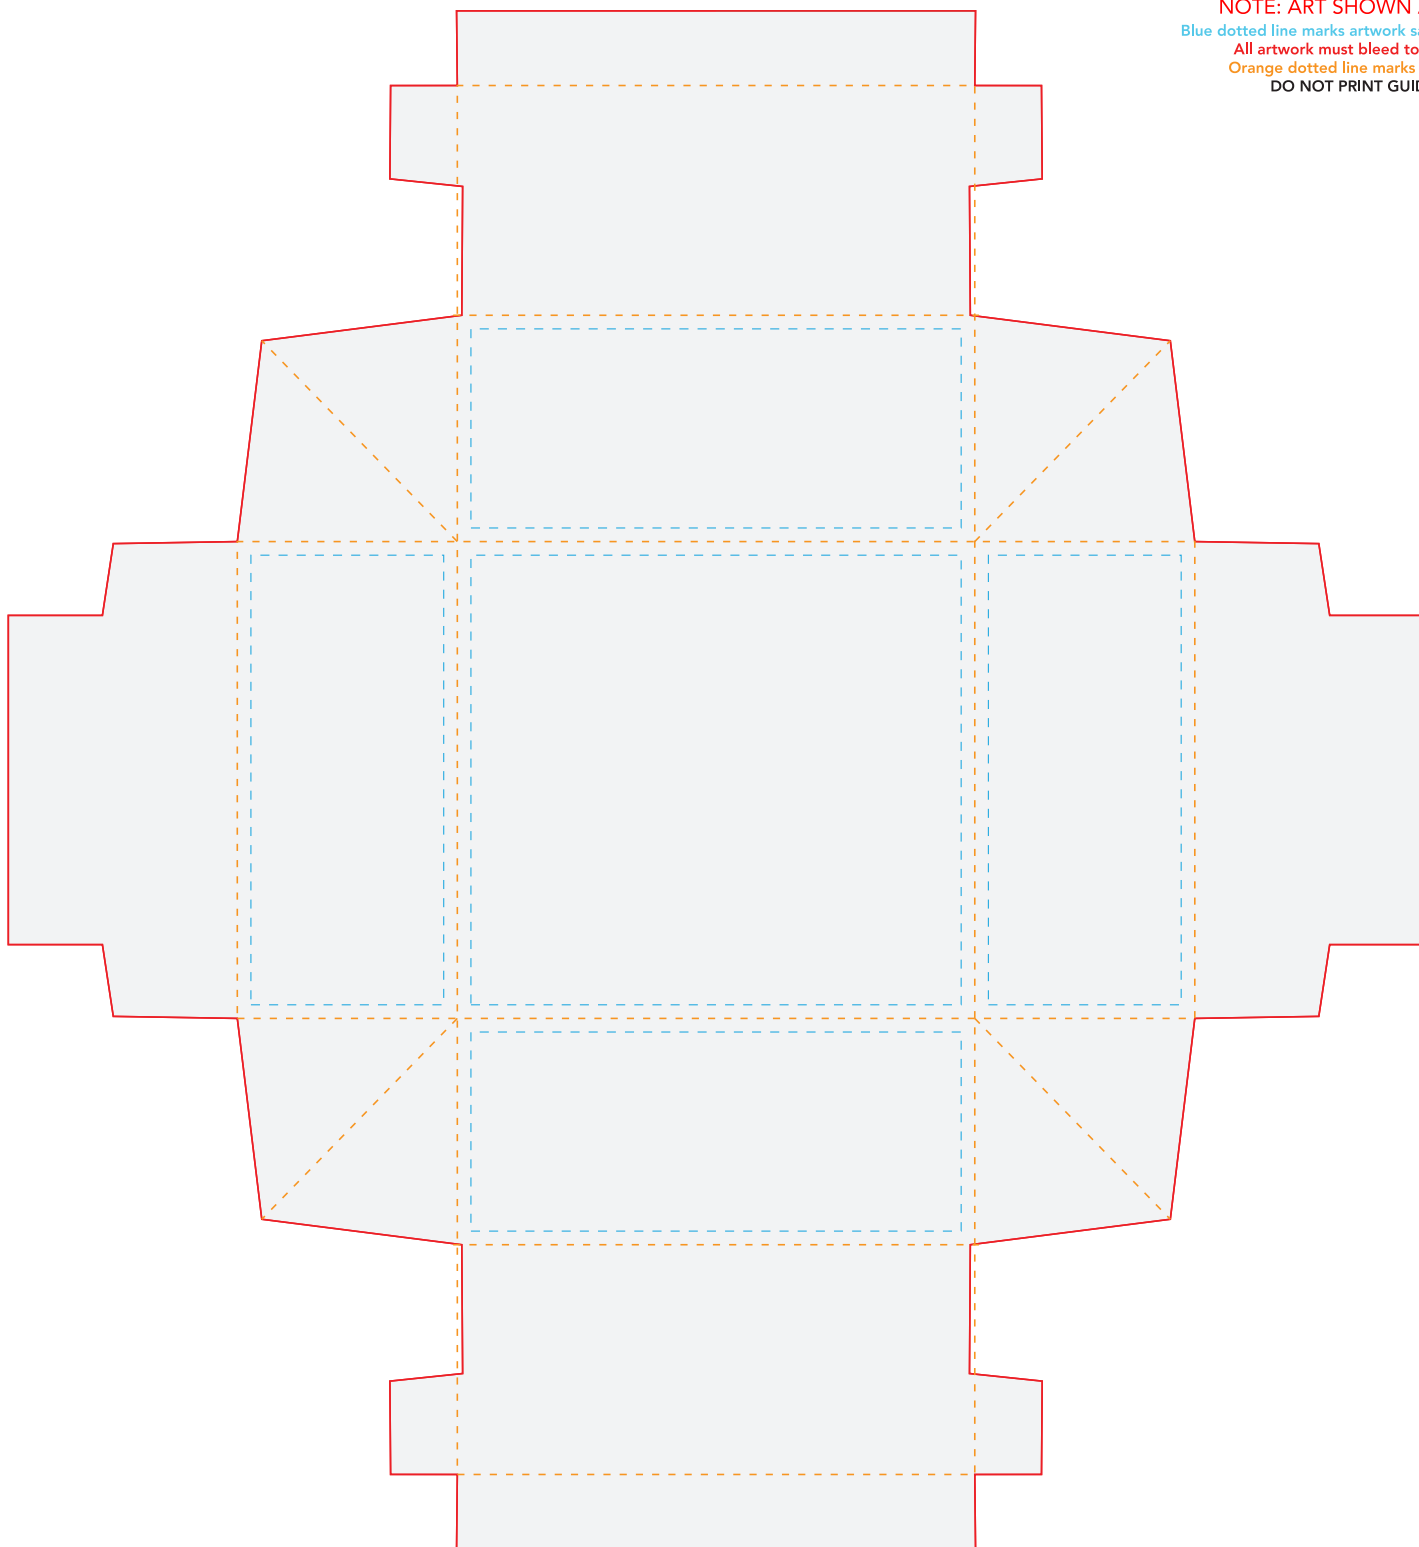

STANDARD SOCK BOX

BOTTOM OF BOX : EXTERIOR PRINTING

Artwork Layout

NOTE: ART SHOWN A 60%
Blue dotted line marks artwork safe zone
All artwork must bleed to red line
Orange dotted line marks fold line
DO NOT PRINT GUIDELINES

DESIGN NOTES

CMYK PRINTING - PMS COLORS ARE FOR REFERENCE ONLY