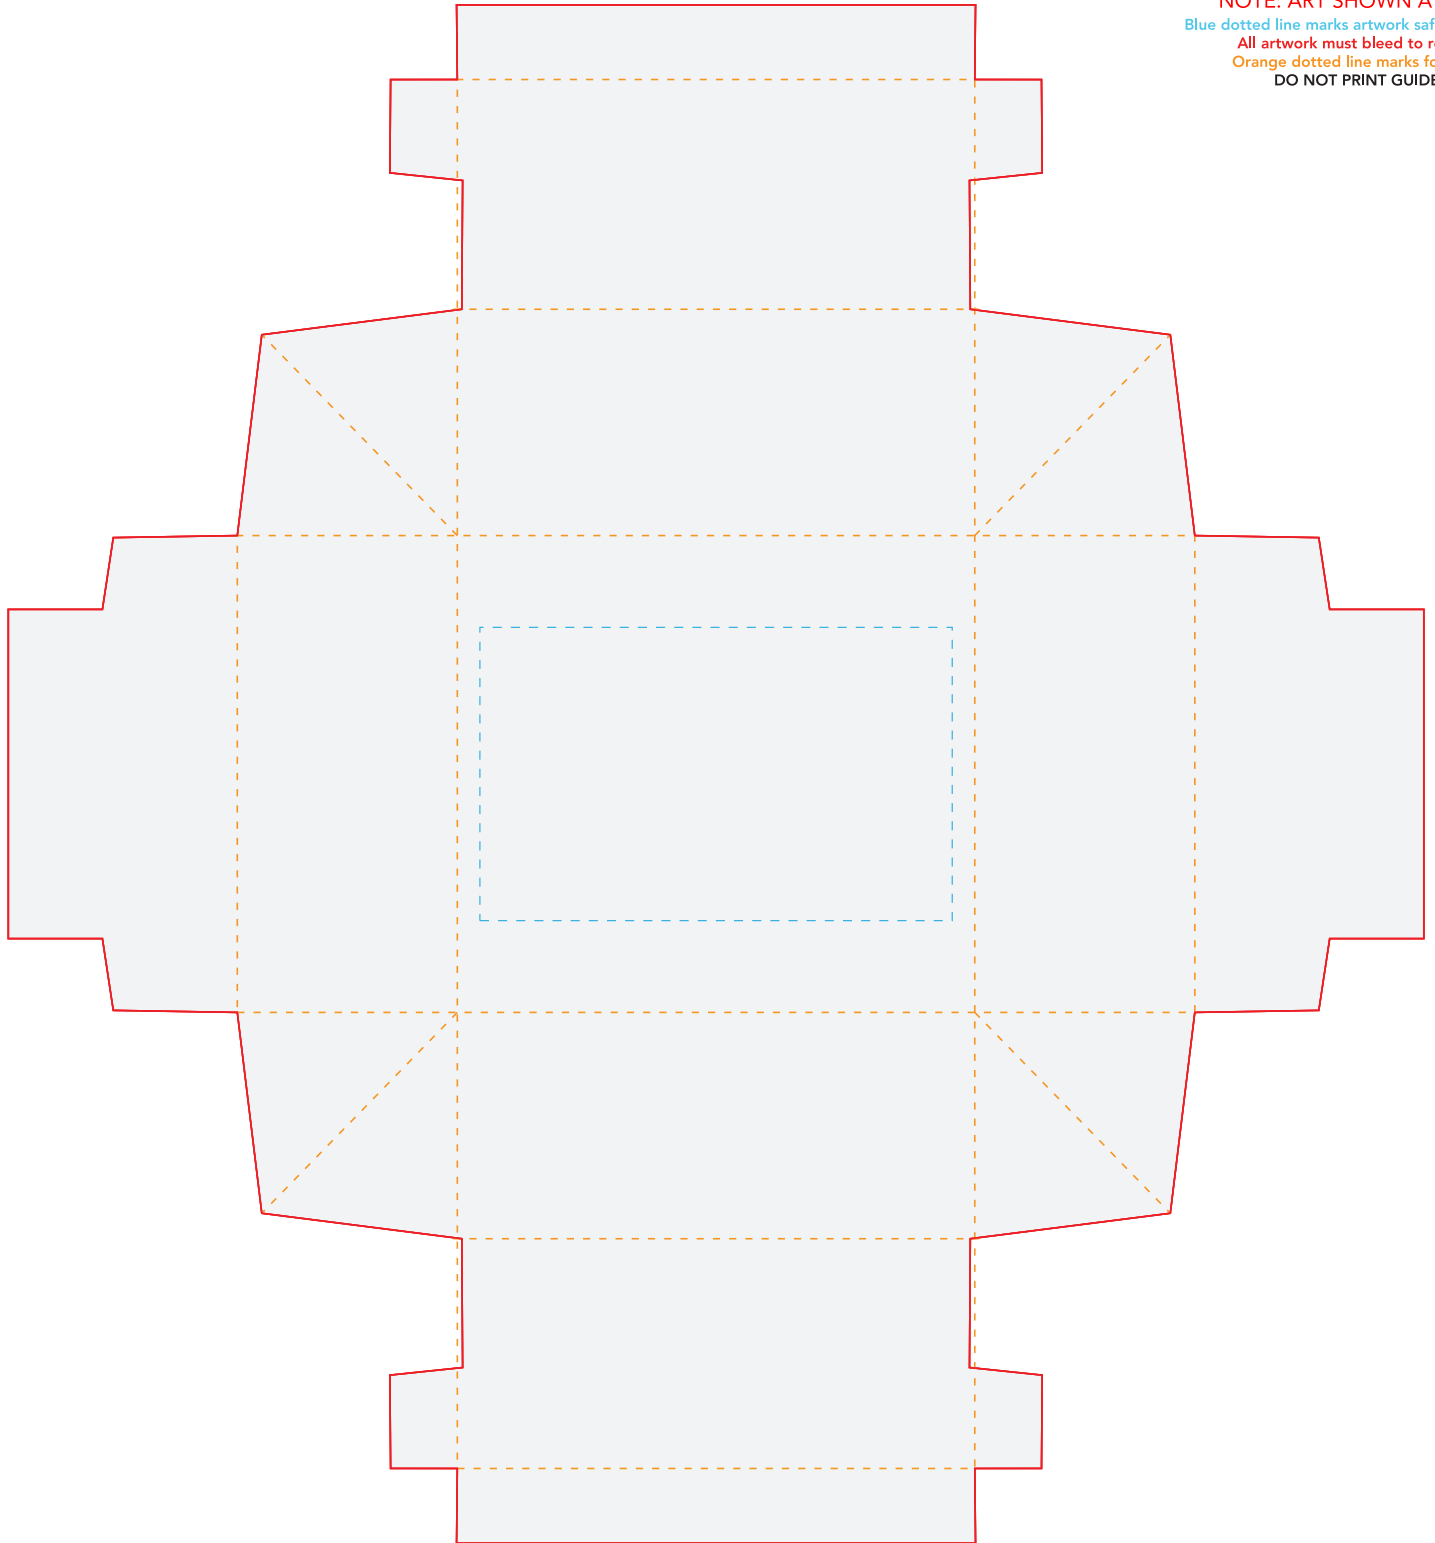

HOW TO USE

1. Use the reference sock to understand what each part of the template represents.
2. Please ensure your design is continuous around the entire sock. Keep in mind the sock is a tube.
3. Please limit your design to 6 total colors (3 PMS matched, 3 closest matches)
NOTE: Toe, heel and cuff colors are included in the 6 colors.
4. Use the guide in the reference sock and template to ensure your designs meet minimum text and line size.
 - All text that is straight must be at least .4" IN or 1 CM in height.
 - Diagonal text must be a minimum of .6" IN or 1.5 CM in height.
 - Lines must be at least .062" IN or .15 CM in width.
5. The toes and heel cannot be printed on.
6. The cuff can be printed, however, more spandex is used in the knitting process in the cuff which results in some distortion of any printing within it.

MINIMUM DIAGONAL TEXT
SIZE IS 1.5 CM or .6" IN

HANG TAG

Artwork Layout

NOTE: ART SHOWN AT 100%
Final Dimensions: 2.5" W X 6" H

----- Hole punch margin area
- - - - - Gray line marks Fold lines
300gsm weight

Artwork Layout

NOTE: ART SHOWN A 60%
Blue dotted line marks artwork safe zone
All artwork must bleed to red line
Orange dotted line marks fold line
DO NOT PRINT GUIDELINES

DESIGN NOTES

CMYK PRINTING - PMS COLORS ARE FOR REFERENCE ONLY

STANDARD SOCK BOX

BOTTOM OF BOX : INTERIOR PRINTING

Artwork Layout

NOTE: ART SHOWN A 60%
Blue dotted line marks artwork safe zone
All artwork must bleed to red line
Orange dotted line marks fold line
DO NOT PRINT GUIDELINES