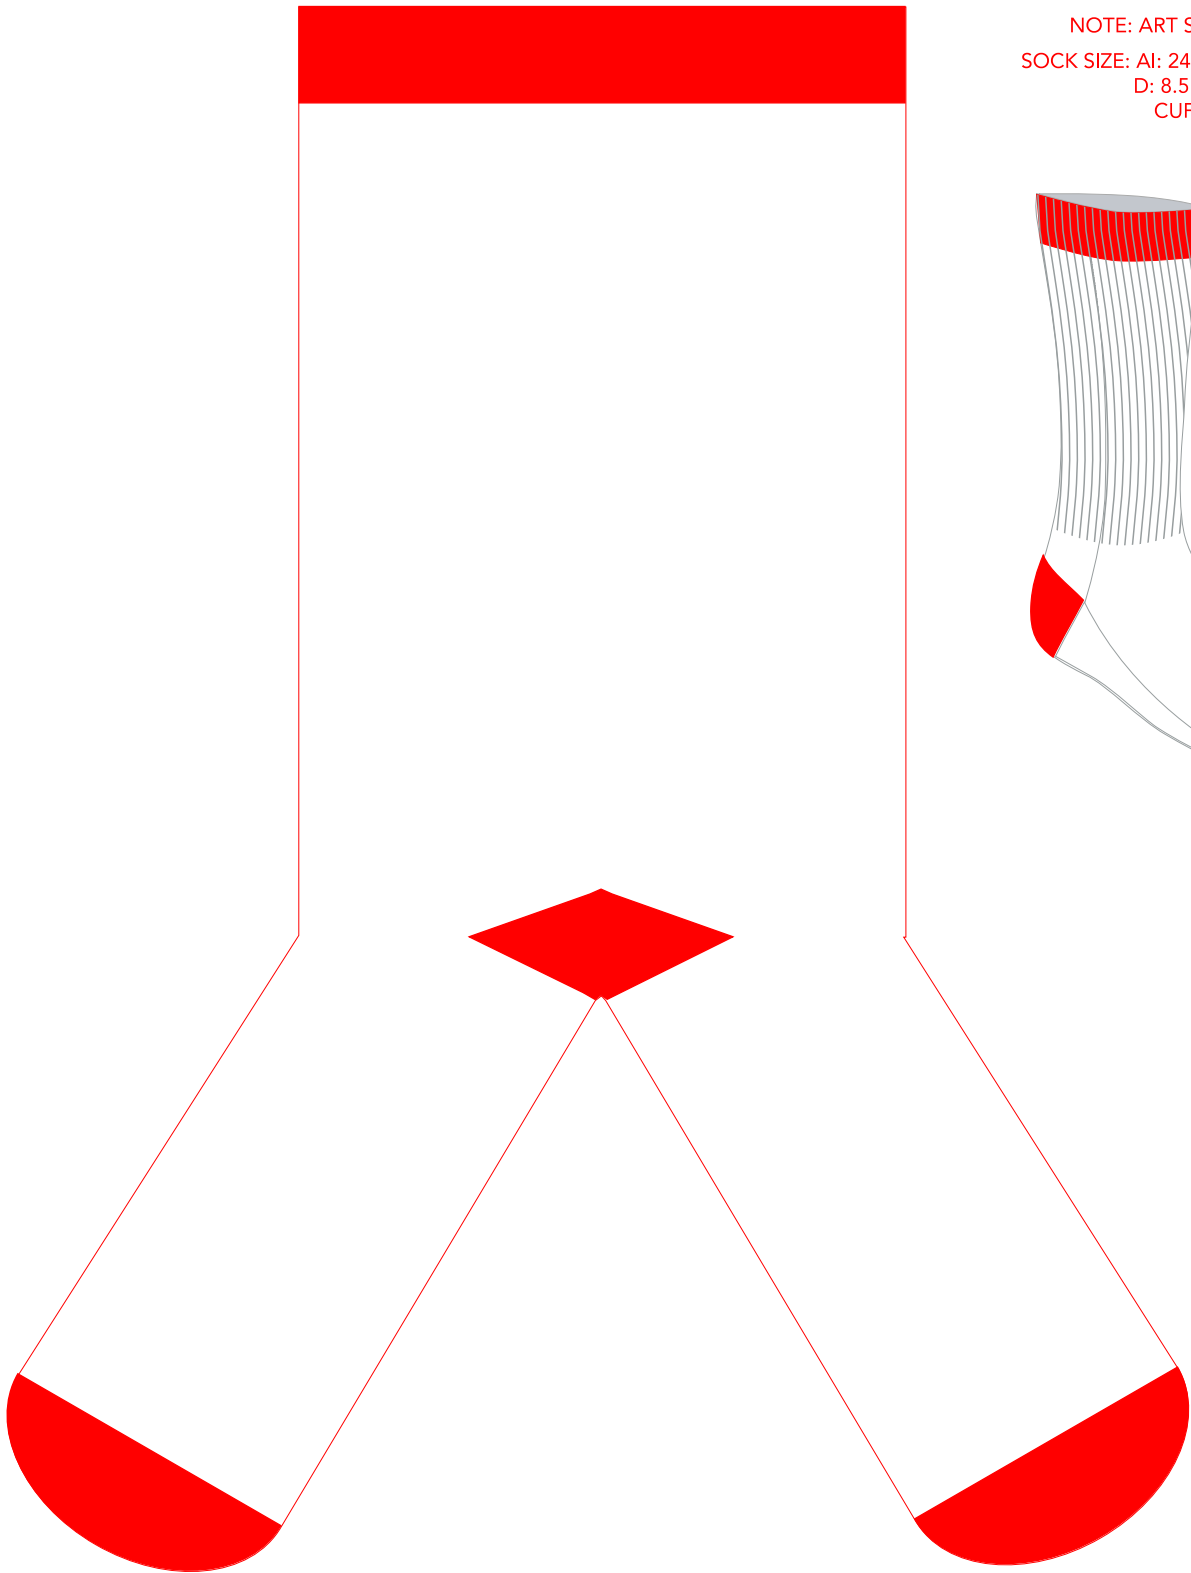

ATHLETIC SOCKS - RIBBED

Artwork Layout

NOTE: ART SHOWN AT 50%
SOCK SIZE: AI: 24 cm, AFT: 20 cm,
D: 8.5 cm, DFR: 8.5 cm
CUFF SIZE: 2.5 cm H

ATHLETIC SOCKS - RIBBED

Flat Artwork Layout

NOTE: ART SHOWN AT 50%

SOCK SIZE: AI: 24 cm, AFT: 20 cm,

D: 8.5 cm, DFR: 8.5 cm

CUFF SIZE: 2.5 cm H

**Dotted line shows where the heel is placed in the design. Make sure all full art is above of below that line.

ATHLETIC SOCKS - RIBBED

HOW TO USE

1. Use the reference sock to understand what each part of the template represents.
2. Please ensure your design is continuous around the entire sock. Keep in mind the sock is a tube.
3. Please limit your design to 6 total colors (3 PMS matched, 3 closest matches)
NOTE: Toe, heel and cuff colors are included in the 6 colors.
4. Use the guide in the reference sock and template to ensure your designs meet minimum text and line size.
 - All text that is straight must be at least .4" IN or 1 CM in height.
 - Diagonal text must be a minimum of .6" IN or 1.5 CM in height.
 - Lines must be at least .062" IN or .15 CM in width.
5. The toes and heel cannot be printed on.
6. The cuff can be printed, however, more spandex is used in the knitting process in the cuff which results in some distortion of any printing within it.

MINIMUM DIAGONAL TEXT
SIZE IS 1.5 CM or .6" IN

HANG TAG

Artwork Layout

NOTE: ART SHOWN AT 100%
Final Dimensions: 2.5" W X 6" H

----- Hole punch margin area
- - - - - Gray line marks Fold lines
300gsm weight