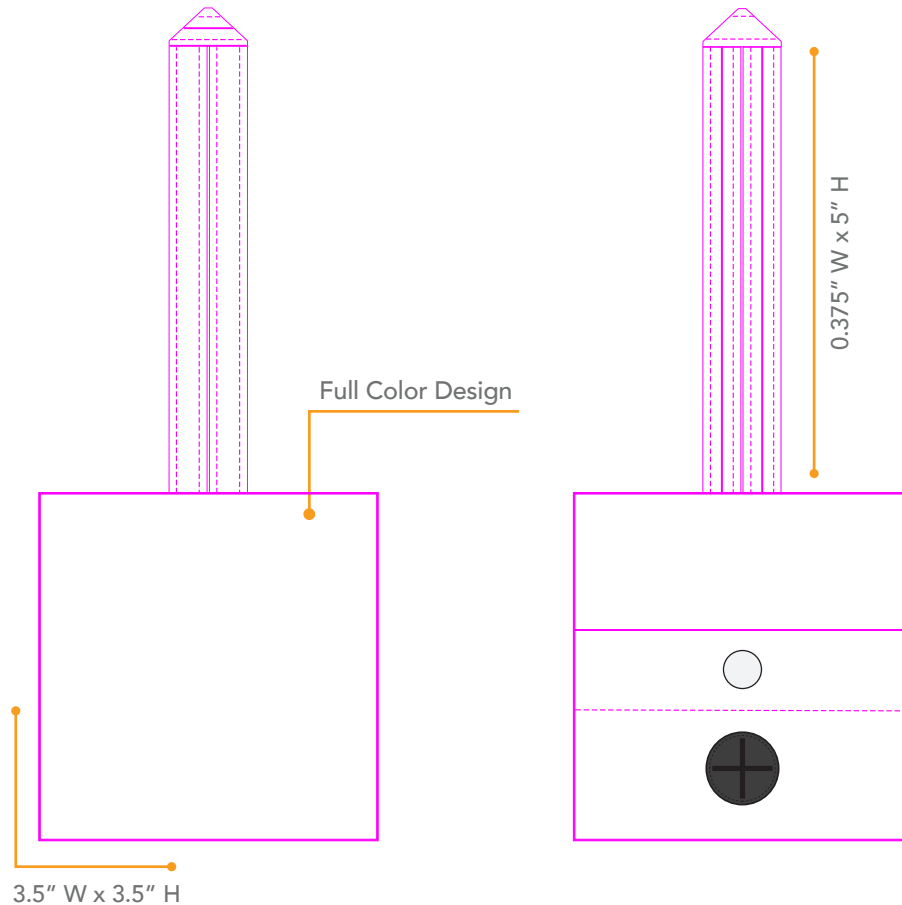

Full Color Vegan Leather Dog Waste Bag Dispenser

PRODUCTION TIME

MINIMUM ORDER

FULL COLOR

PRODUCTION TIME 22 DAYS (up to 1000 qty)

Full Color Vegan Leather Dog Waste Bag Dispenser

BASE PRICE (R)

QTY	250	500	1000
LVL DOG WASTE BAG DISPENSER	8.58	7.67	7.42