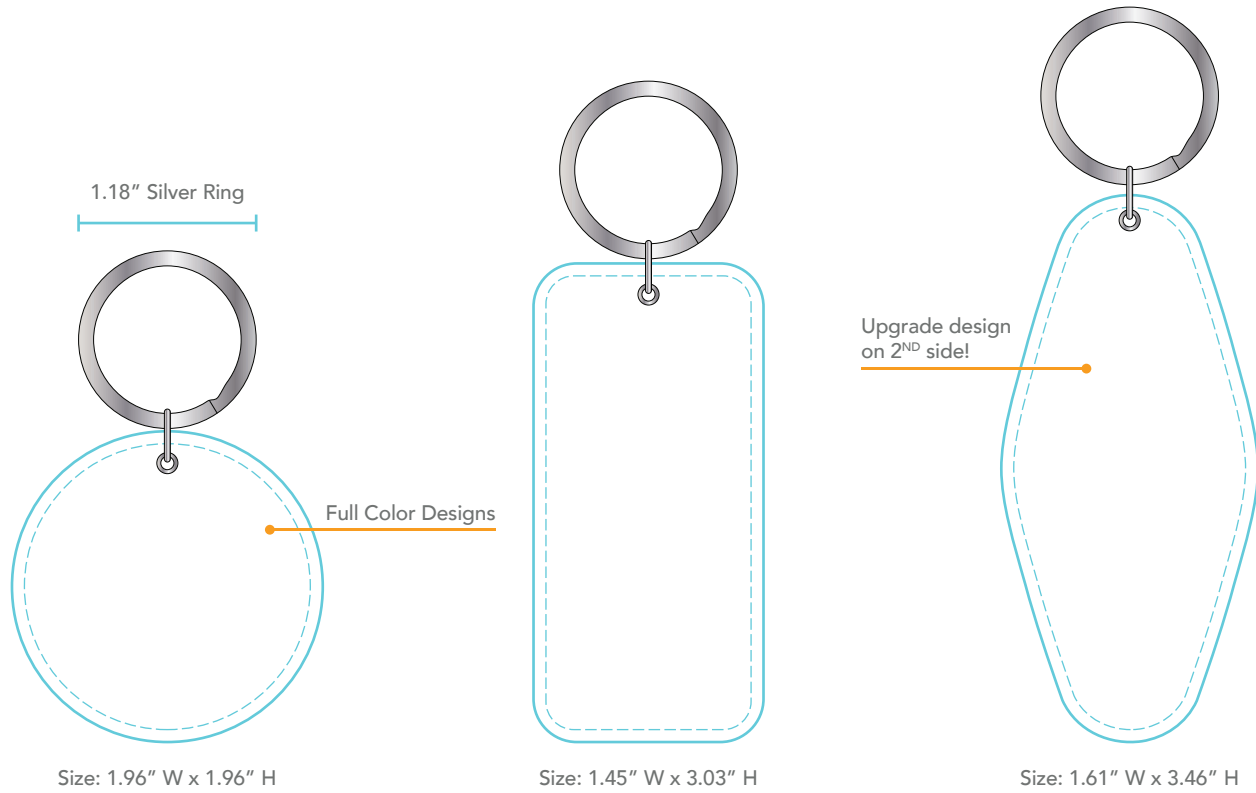

LVL Full Color Vegan Leather Keychains

PRODUCTION
TIME

MINIMUM
ORDER

FULL
COLOR

PRODUCTION TIME 19 DAYS

LVL Full Color Vegan Leather Keychains

BASE PRICE (R)

QTY	250	500	1000
LVL ROUND KEYCHAIN	4.75	4.17	3.83
LVL RECTANGLE KEYCHAIN	4.75	4.17	3.83
LVL MOTEL KEYCHAIN	4.75	4.17	3.83

Base product includes: Full color, full bleed vegan leather keychain with same design on both sides and silver metal key ring. Bulk packaged.

ADD-ONS (R)

QTY	250	500	1000
DIFFERENT DESIGN ON 2 ND SIDE	1.25	0.83	0.67
INDIVIDUAL POLYBAG	0.33	0.28	0.27