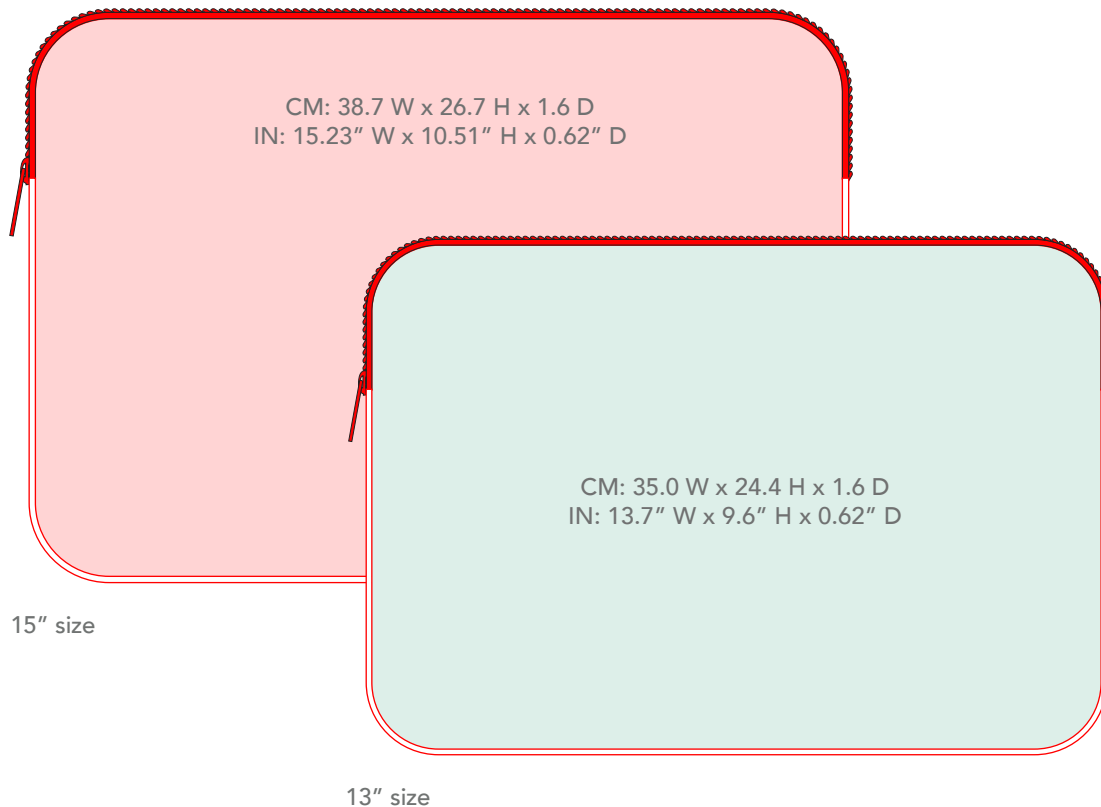

Full Color Vegan Leather

Laptop Sleeve Sizing Guide

13" Laptop Sleeve

*Will comfortably fit
the following laptops:*

- MacBook Pro 13"
- MacBook Pro 14"
- Dell XPS 13
- Lenovo Yoga 14"
- Lenovo Thinkpad X1
- Google Pixelbook Go 13"
- Acer Chromebook 314
- Microsoft Surface 5 13"
- Microsoft Surface Pro 9

15" Laptop Sleeve

*Will comfortably fit
the following laptops:*

- MacBook Pro 15"
- MacBook Pro 16"
- Dell XPS 15
- Lenovo Yoga 16"
- Acer Chromebook 315
- Microsoft Surface 5 15"

Not all laptops will be a perfect fit. Some extra room may be observed.