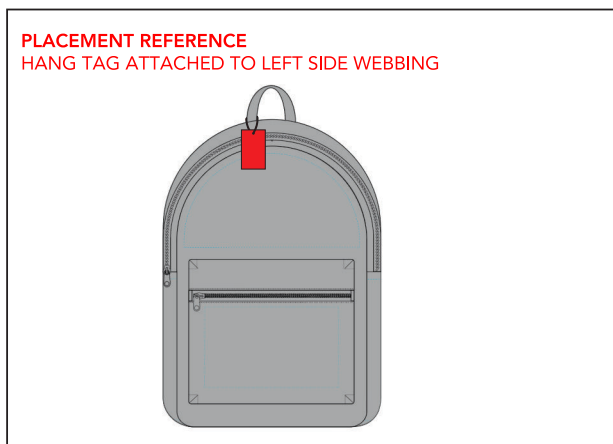

RECYCLED CANVAS BACKPACK

HANG TAG

Artwork Layout

NOTE: ART SHOWN AT 100%
Final Dimensions: 1.75"W x 2.875"H

Blue dotted line marks artwork safe zone

All artwork must bleed to red line

Black line marks product edge

Black Dotted Line marks Stitch Line

FRONT

BACK

PLACEMENT REFERENCE
HANG TAG ATTACHED TO LEFT SIDE WEBBING

DESIGN INFORMATION

All artwork is printed using CMYK and PMS colors are for reference only

RECYCLED CANVAS BACKPACK

WOVEN TAG

Artwork Layout

NOTE: ART SHOWN AT 100%
Final Flat Dimensions: 2.0"W x 1.5"H

Orange dotted line marks fold line
Blue dotted line marks artwork safe zone
Black line marks product edge
Black Dotted Line marks Stitch Line