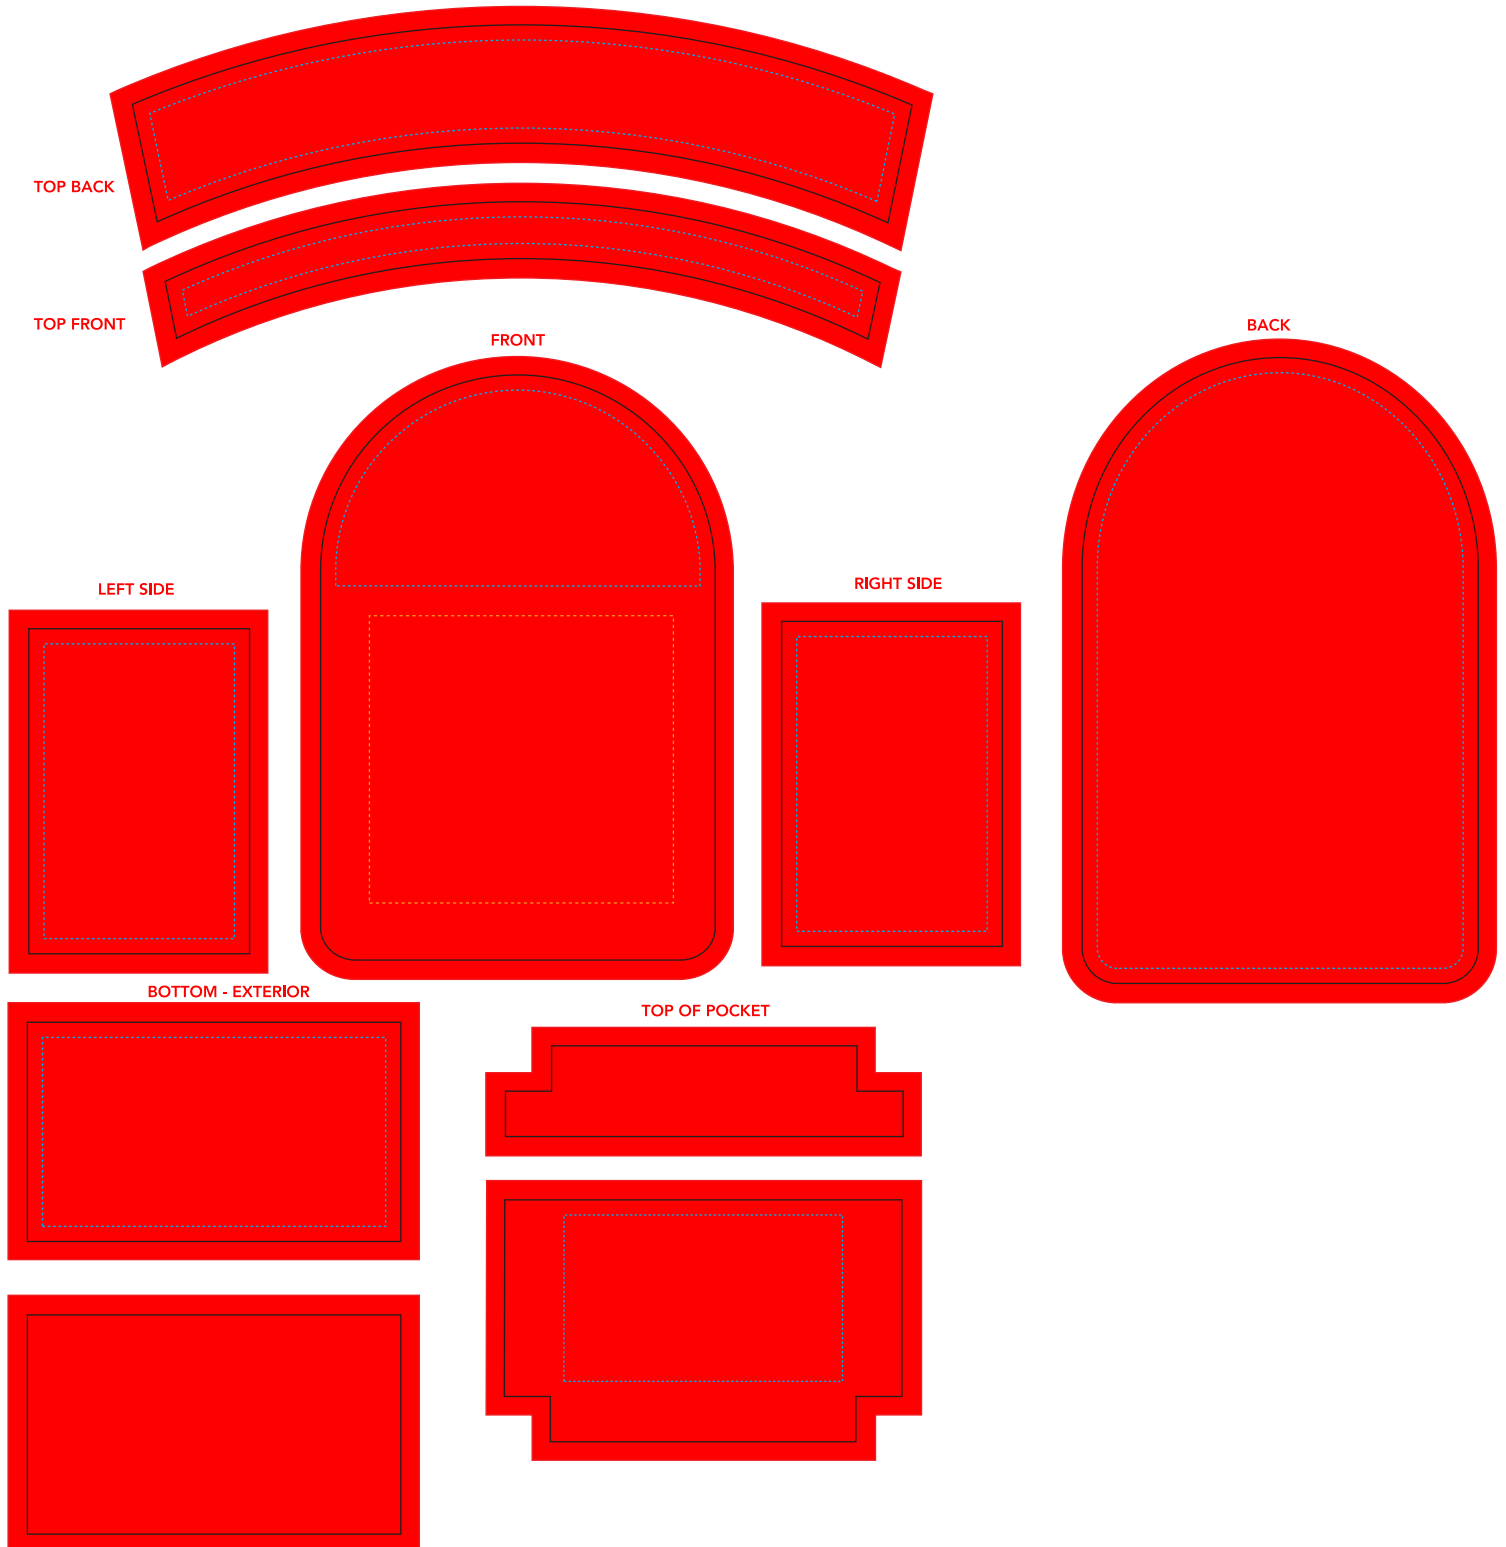

RECYCLED CANVAS BACKPACK

Artwork Layout

NOTE: ART SHOWN AT 20%

Final Dimensions: 10.5"W x 15.25"H x 6.0"D

Black line marks product edge
Black Dotted Line marks Stitch Line

FRONT

BACK

DESIGN INFORMATION

Trims are available in stock colors; refer to trim page for more info

For best artwork results, we recommend 1mm line thickness for lines and spacing

RECYCLED CANVAS BACKPACK

Artwork Layout

NOTE: ART SHOWN AT 20%
Blue dotted line marks artwork safe zone
All artwork must bleed to red line
Black line marks product edge
Black Dotted Line marks Stitch Line
Orange dotted line marks pocket

RECYCLED CANVAS BACKPACK

HANG TAG

Artwork Layout

NOTE: ART SHOWN AT 100%
Final Dimensions: 1.75"W x 2.875"H

Blue dotted line marks artwork safe zone

All artwork must bleed to red line

Black line marks product edge

WOVEN TAG

Artwork Layout

NOTE: ART SHOWN AT 100%
Final Flat Dimensions: 2.0"W x 1.5"H

Orange dotted line marks fold line
Blue dotted line marks artwork safe zone
Black line marks product edge
Black Dotted Line marks Stitch Line