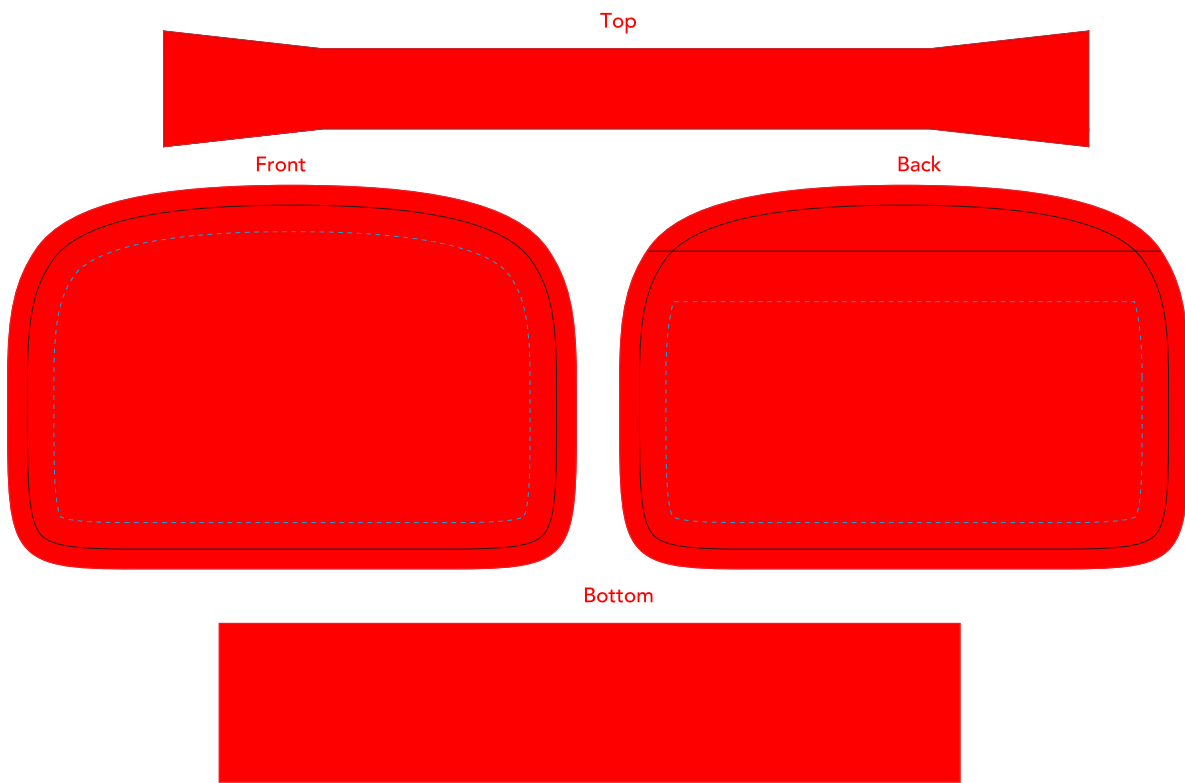

RECYCLED CANVAS CROSSBODY BAG

Artwork Layout

NOTE: ART SHOWN AT 35%
Final Dimensions: 8.0"W x 5.25"H x 2.0"D

Black line marks product edge
Black Dotted Line marks Stitch Line

DESIGN INFORMATION

This is a CMYK printed product, PMS colors are for reference only.
Color bleeding may occur within the artwork and edges of artwork may not be crisp
Complex images and details in raster images may bleed together and not be clear
Trims are available in stock colors; refer to trim page for more info
For best artwork results, we recommend 1mm line thickness for lines and spacing

RECYCLED CANVAS CROSSBODY BAG

Artwork Layout

NOTE: ART SHOWN AT 35%
Blue dotted line marks artwork safe zone
All artwork must bleed to red line
Black line marks product edge
Black Dotted Line marks Stitch Line

DESIGN INFORMATION

Select from a choice of 10 stock color trims sets
Zipper teeth, tape, and metal pull must match

RECYCLED CANVAS CROSSBODY BAG

LINING

Artwork Layout

NOTE: ART SHOWN AT 30%

All artwork must bleed to red line

PLACEMENT REFERENCE
WOVEN TAG ATTACHED TO RIGHT SIDE SEAM

DESIGN INFORMATION

Artwork can use up to 7 color total
Color will be a closest match to PMS reference