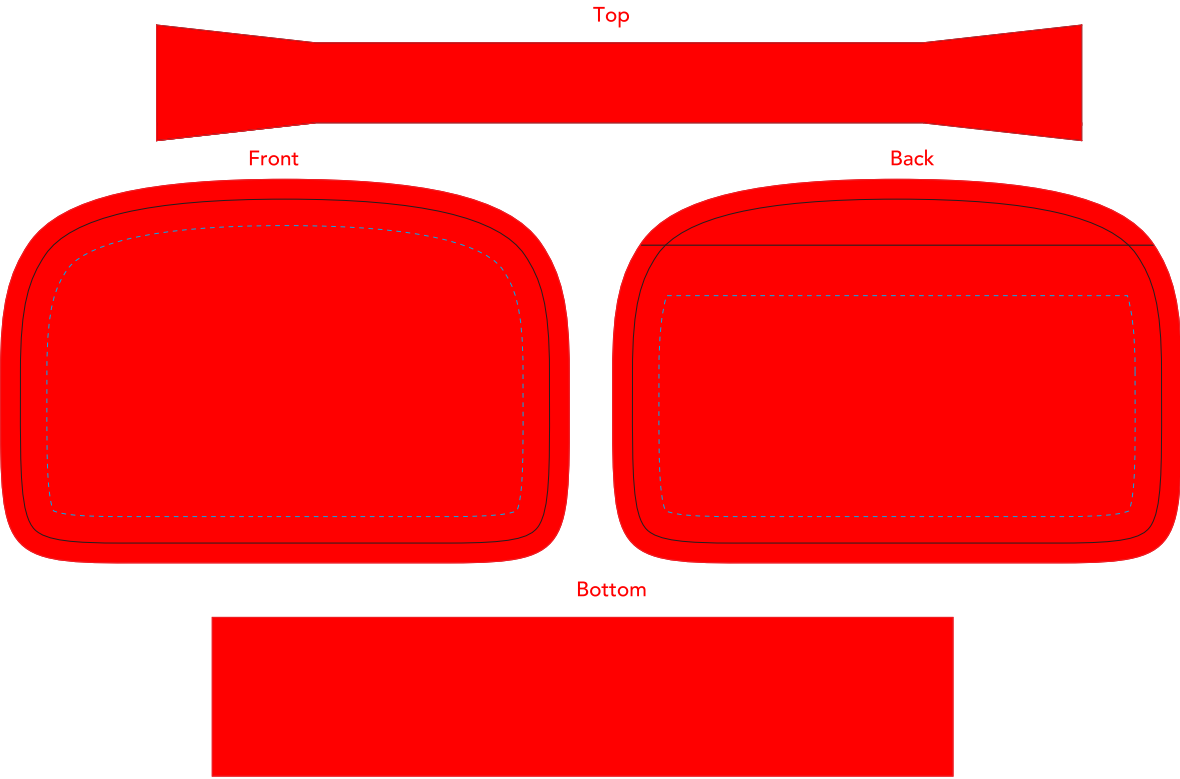

RECYCLED CANVAS CROSSBODY BAG

Artwork Layout

NOTE: ART SHOWN AT 35%
Final Dimensions: 8.0"W x 5.25"H x 2.0"D

Black line marks product edge
Black Dotted Line marks Stitch Line

DESIGN INFORMATION

This is a CMYK printed product, PMS colors are for reference only.
Color bleeding may occur within the artwork and edges of artwork may not be crisp
Complex images and details in raster images may bleed together and not be clear
Trims are available in stock colors; refer to trim page for more info
For best artwork results, we recommend 1mm line thickness for lines and spacing

RECYCLED CANVAS CROSSBODY BAG

Artwork Layout

NOTE: ART SHOWN AT 35%
Blue dotted line marks artwork safe zone
All artwork must bleed to red line
Black line marks product edge
Black Dotted Line marks Stitch Line

NOTE: ART SHOWN AT 100%
Final Flat Dimensions: 2.0"W x 1.5"H

Orange dotted line marks fold line
Blue dotted line marks artwork safe zone
Black line marks product edge
Black Dotted Line marks Stitch Line

PLACEMENT REFERENCE
WOVEN TAG ATTACHED TO RIGHT SIDE SEAM

DESIGN INFORMATION

Artwork can use up to 7 color total
Color will be a closest match to PMS reference