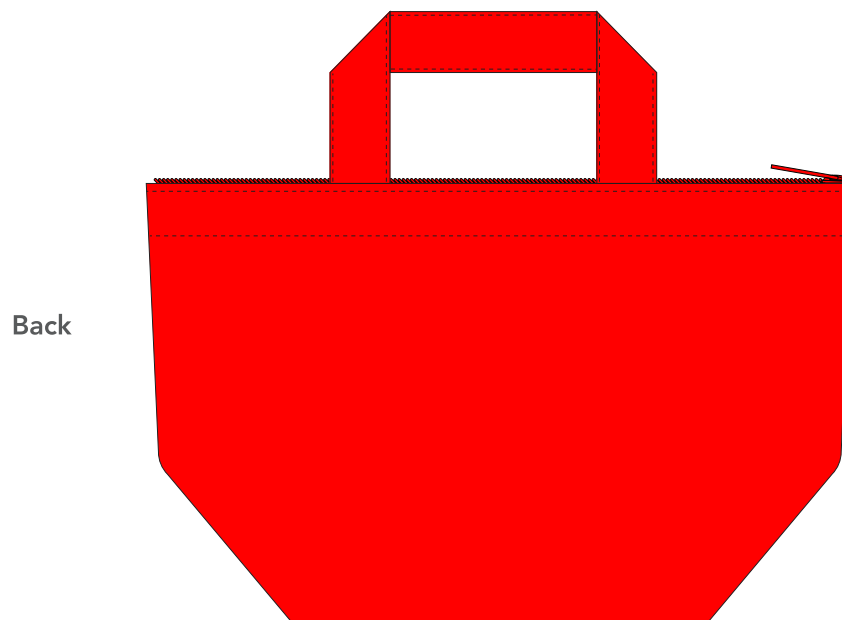

RECYCLED CANVAS LUNCH COOLER - LARGE

Artwork Layout

NOTE: ART SHOWN AT 23%
Final Dimensions: 16.0 W x 10.0 H x 7.0 D

Black line marks product edge
Black Dotted Line marks Stitch Line

DESIGN INFORMATION

This is a CMYK printed product, PMS colors are for reference only.
Color bleeding may occur within the artwork and edges of artwork may not be crisp
Complex images and details in raster images may bleed together and not be clear
Trims are available in stock colors; refer to trim page for more info
For best artwork results, we recommend 1mm line thickness for lines and spacing

RECYCLED CANVAS LUNCH COOLER - LARGE

Artwork Layout

NOTE: ART SHOWN AT 23%

Blue dotted line marks artwork safe zone

All artwork must bleed to red line

Black line marks product edge

Black Dotted Line marks Stitch Line

NOTE: ART SHOWN AT 100%
Final Dimensions: 1.75"W x 2.875"H

Blue dotted line marks artwork safe zone
All artwork must bleed to red line
Black line marks product edge
Black Dotted Line marks Stitch Line

FRONT

NOTE: ART SHOWN AT 100%
Final Flat Dimensions: 2.0"W x 1.5"H

Orange dotted line marks fold line

Blue dotted line marks artwork safe zone

Black line marks product edge

Black Dotted Line marks Stitch Line

PLACEMENT REFERENCE
WOVEN TAG ATTACHED TO RIGHT SIDE SEAM