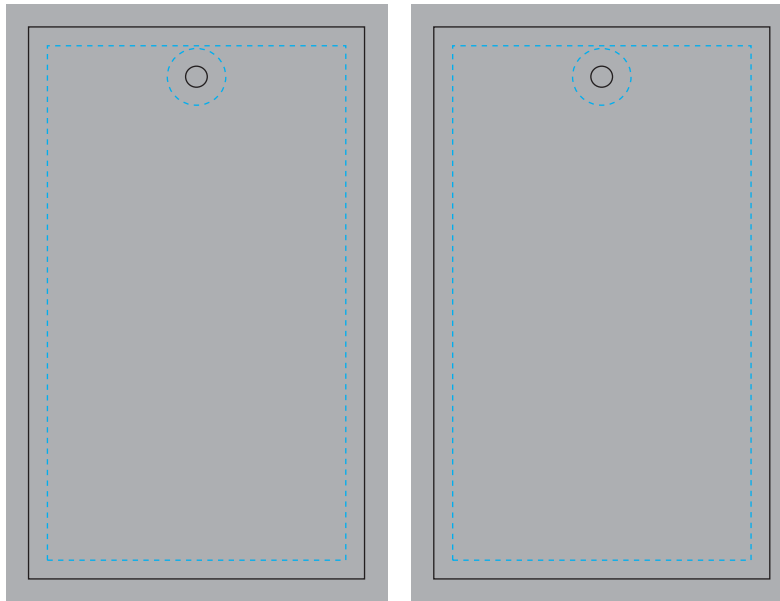

DESIGN INFORMATION

Select from a choice of 10 stock color trims sets
Zipper teeth, tape, and metal pull must match
Strap hardware is always black

RECYCLED CANVAS LUNCH COOLER - LARGE

HANG TAG

Artwork Layout

NOTE: ART SHOWN AT 100%
Final Dimensions: 1.75"W x 2.875"H

Blue dotted line marks artwork safe zone
All artwork must bleed to red line
Black line marks product edge
Black Dotted Line marks Stitch Line

FRONT

BACK

PLACEMENT REFERENCE
HANG TAG LOOPED AROUND LEFT SIDE WEBBING

DESIGN INFORMATION

All artwork is printed using CMYK and PMS colors are for reference only

RECYCLED CANVAS LUNCH COOLER - LARGE

WOVEN TAG

Artwork Layout

NOTE: ART SHOWN AT 100%
Final Flat Dimensions: 2.0"W x 1.5"H

Orange dotted line marks fold line

Blue dotted line marks artwork safe zone

Black line marks product edge

Black Dotted Line marks Stitch Line

PLACEMENT REFERENCE
WOVEN TAG ATTACHED TO RIGHT SIDE SEAM