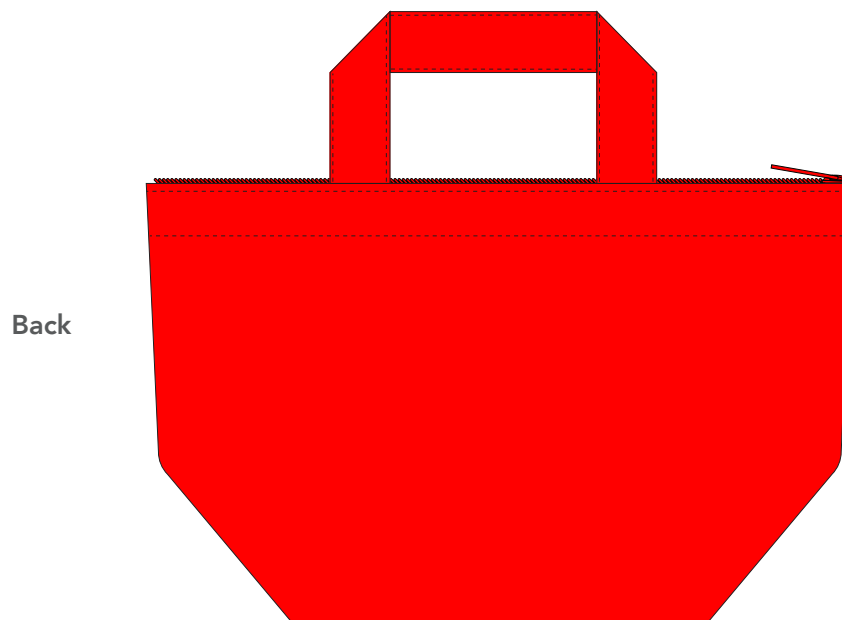

RECYCLED CANVAS LUNCH COOLER - LARGE

Artwork Layout

NOTE: ART SHOWN AT 23%
Final Dimensions: 16.0 W x 10.0 H x 7.0 D

Black line marks product edge
Black Dotted Line marks Stitch Line

DESIGN INFORMATION

This is a CMYK printed product, PMS colors are for reference only.
Color bleeding may occur within the artwork and edges of artwork may not be crisp
Complex images and details in raster images may bleed together and not be clear
Trims are available in stock colors; refer to trim page for more info
For best artwork results, we recommend 1mm line thickness for lines and spacing

RECYCLED CANVAS LUNCH COOLER - LARGE

Artwork Layout

NOTE: ART SHOWN AT 23%
Blue dotted line marks artwork safe zone
All artwork must bleed to red line
Black line marks product edge
Black Dotted Line marks Stitch Line

White

DESIGN INFORMATION

Select from a choice of 10 stock color trims sets
Zipper teeth, tape, and metal pull must match

RECYCLED CANVAS LUNCH COOLER - LARGE

HANG TAG

Artwork Layout

NOTE: ART SHOWN AT 100%
Final Dimensions: 1.75"W x 2.875"H