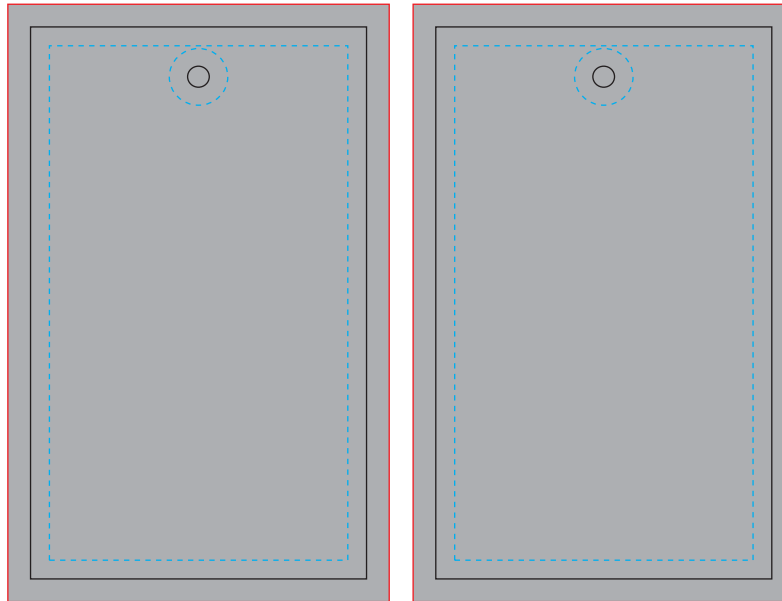

White

DESIGN INFORMATION

Select from a choice of 10 stock color trims sets
Zipper teeth, tape, and metal pull must match

RECYCLED CANVAS LUNCH COOLER - LARGE

HANG TAG

Artwork Layout

NOTE: ART SHOWN AT 100%
Final Dimensions: 1.75"W x 2.875"H

Blue dotted line marks artwork safe zone
All artwork must bleed to red line
Black line marks product edge
Black Dotted Line marks Stitch Line

FRONT

BACK

PLACEMENT REFERENCE
HANG TAG LOOPED AROUND LEFT SIDE WEBBING

DESIGN INFORMATION

All artwork is printed using CMYK and PMS colors are for reference only

RECYCLED CANVAS LUNCH COOLER - LARGE

WOVEN TAG

Artwork Layout

NOTE: ART SHOWN AT 100%
Final Flat Dimensions: 2.0"W x 1.5"H

Orange dotted line marks fold line

Blue dotted line marks artwork safe zone

Black line marks product edge

Black Dotted Line marks Stitch Line

PLACEMENT REFERENCE
WOVEN TAG ATTACHED TO RIGHT SIDE SEAM

DESIGN INFORMATION